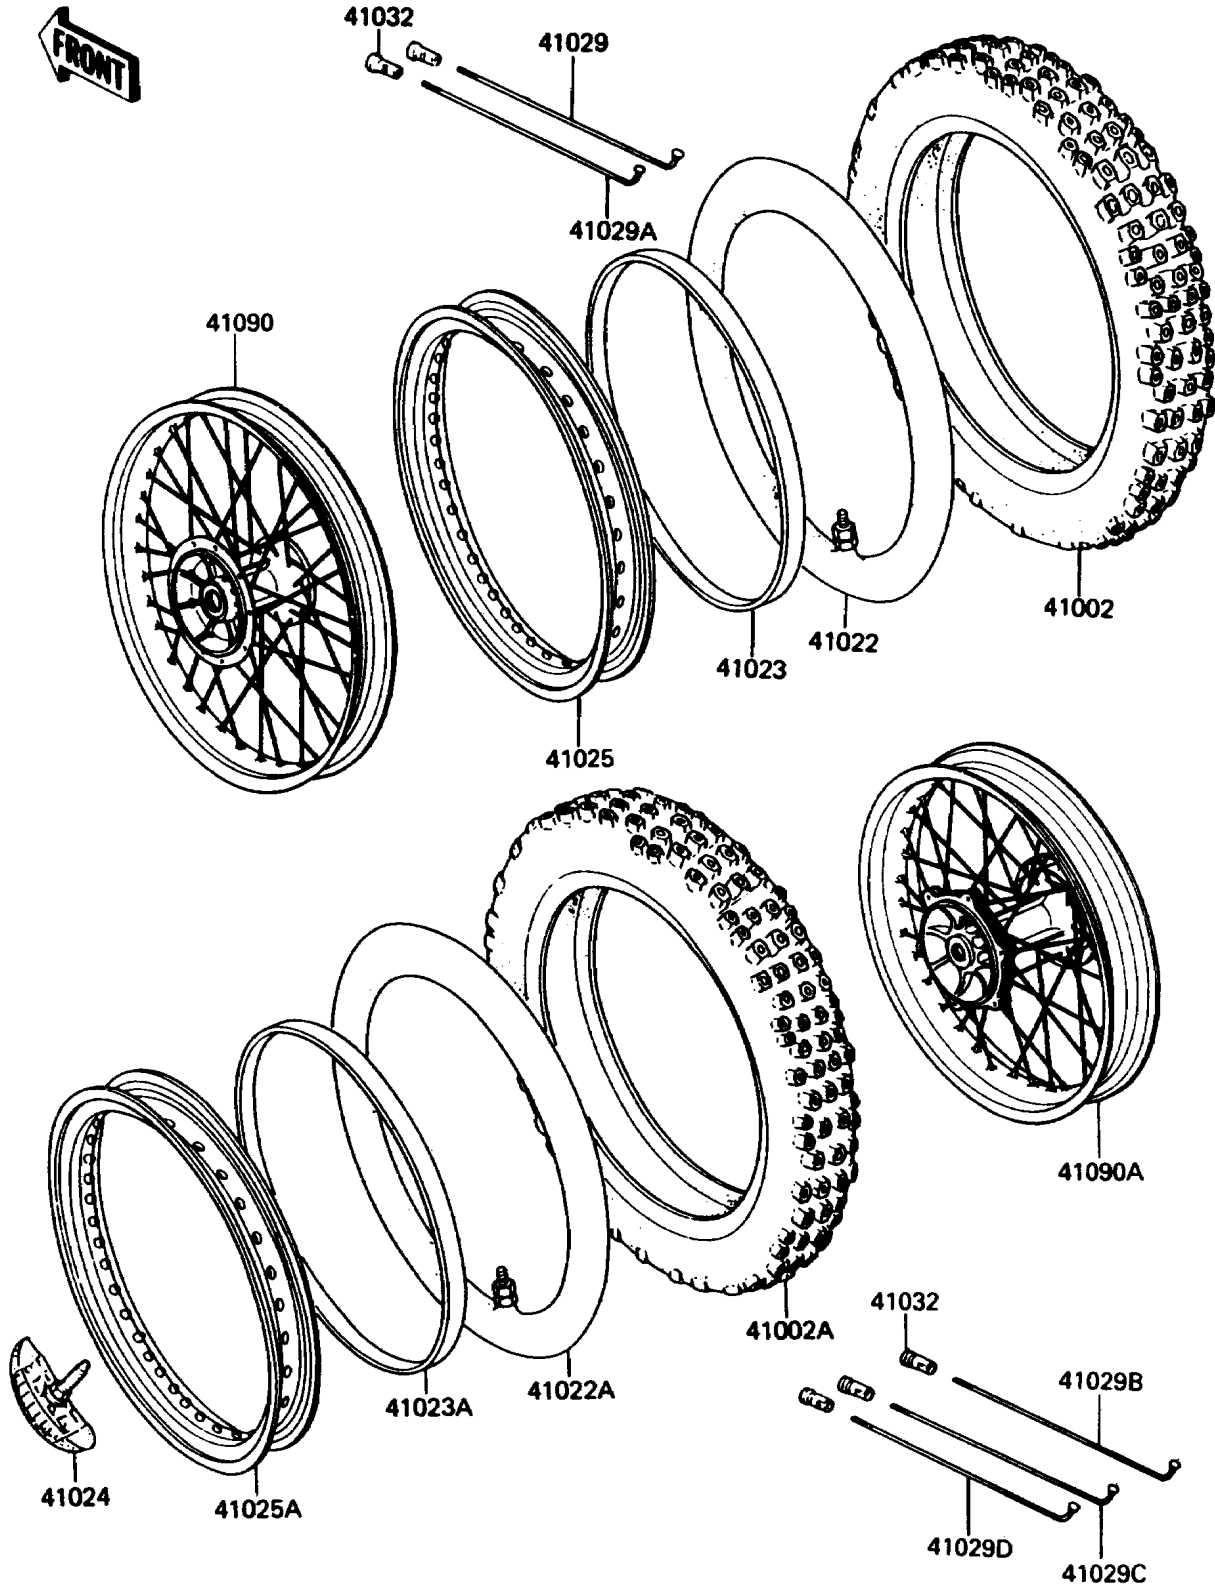

1988 KX80 PARTS DIAGRAM

Wheels/Tires

F2210-0134

1988 KX80 PARTS LIST

Wheels/Tires

ITEM NAME	PART NUMBER	QUANTITY
TIRE,FR,70/100-17 40M,K490(D) (Ref # 41002)	41002-1574	1
TIRE,RR,90/100-14 49M,K595(D) (Ref # 41002A)	41002-1677	1
TUBE-TIRE,70/100-17(D) (Ref # 41022)	41022-1124	1
TUBE-TIRE,90/100-14(D) (Ref # 41022A)	41022-1125	1
BAND-RIM,FR,80/90.70/100-17 (Ref # 41023)	41023-1067	1
BAND-RIM,80/100-14(D) (Ref # 41023A)	41023-1068	1
STOPPER-RIM,1.60-M(DUNLOP) (Ref # 41024)	41024-010	1
RIM,FR,1.40X17EN6J (Ref # 41025)	41025-1184	1
RIM,RR,1.60X14EN6J (Ref # 41025A)	41025-1185	1
SPOKE-INNER,FR,188MMX166D (Ref # 41029)	41029-1113	14
SPOKE-INNER,FR,184MMX166D (Ref # 41029A)	41029-1114	14
SPOKE-INNER,RR,RH,156MMX168D (Ref # 41029B)	41029-1176	7
SPOKE-INNER,RR,RH,153MMX168D (Ref # 41029C)	41029-1177	7
SPOKE-INNER,RR,LH,158MMX172D (Ref # 41029D)	41029-1187	14
NIPPLE-SPOKE (Ref # 41032)	41032-1057	56
WHEEL-SUB ASSY,FR (Ref # 41090)	41090-1058	1
WHEEL-SUB ASSY,RR (Ref # 41090A)	41090-1059	1