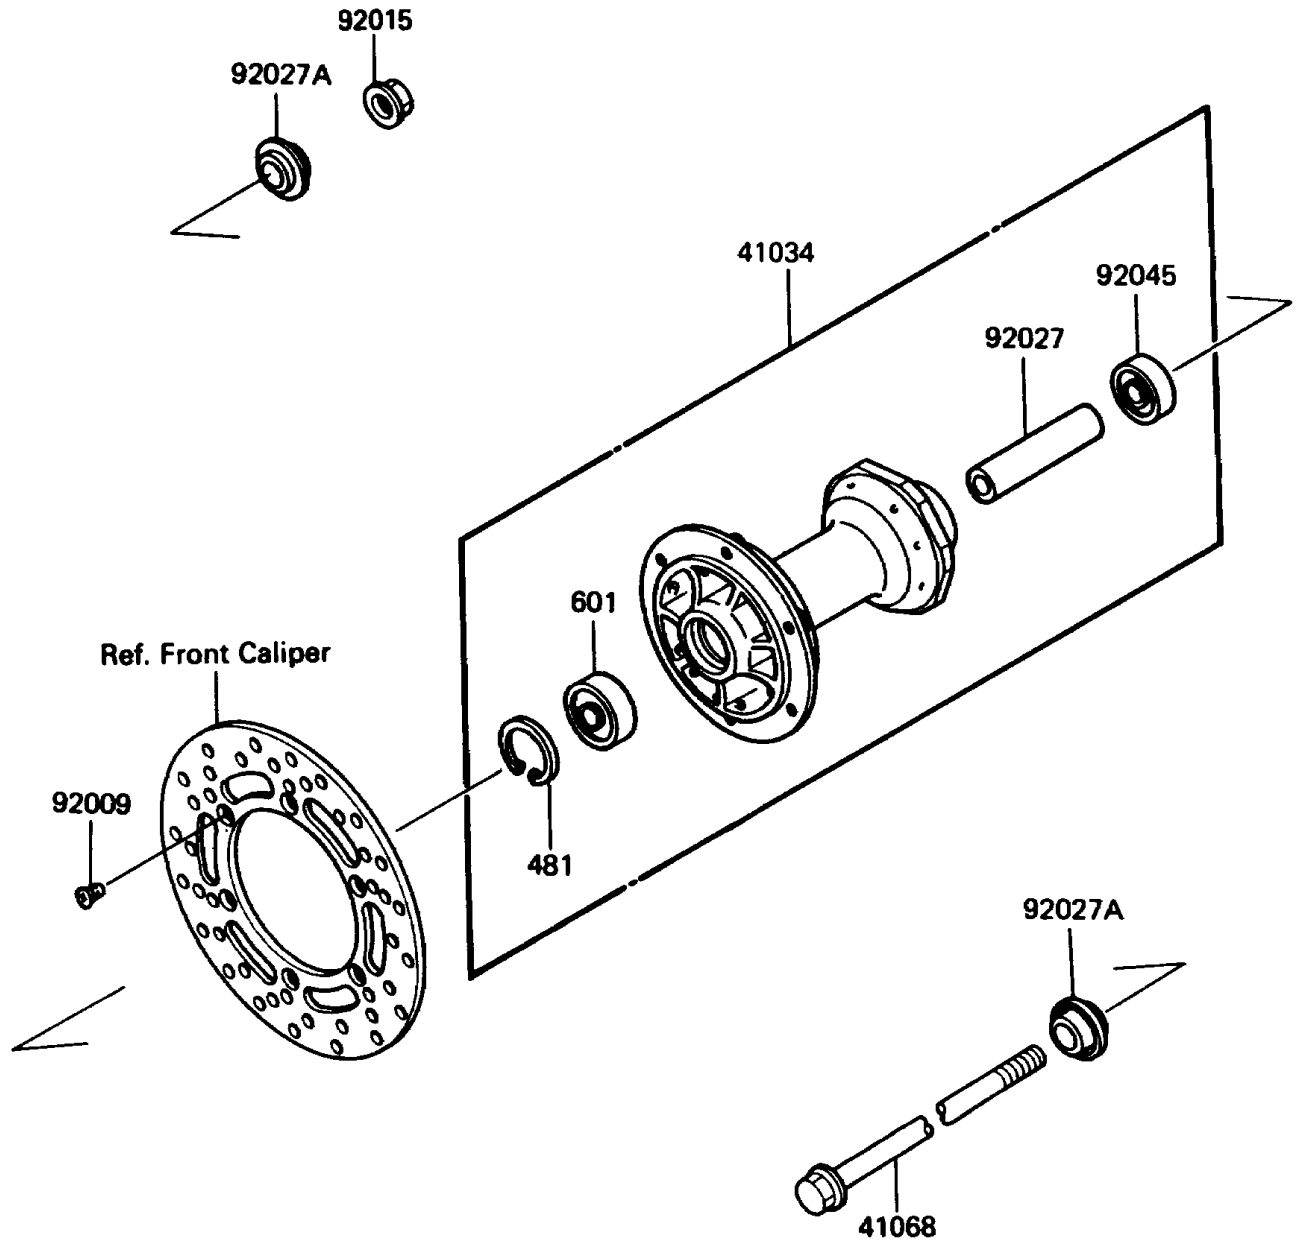

# 1988 KX80 PARTS DIAGRAM

Front Hub

F2230-0163

# 1988 KX80 PARTS LIST

## Front Hub

ITEM NAME	PART NUMBER	QUANTITY
DRUM-ASSY,FRONT BRAKE (Ref # 41034)	41034-1166	1
AXLE,FR (Ref # 41068)	41068-1200	1
SCREW,6X10 (Ref # 92009)	92009-1375	6
NUT,FLANGED,12MM (Ref # 92015)	92015-1156	1
COLLAR,L=81 (Ref # 92027)	92027-1925	1
COLLAR,L=6 (Ref # 92027A)	92027-1926	2
BEARING-BALL,TMB201LLUC3/2A (Ref # 92045)	92045-1062	1
CIRCLIP-TYPE-C,37MM (Ref # 481)	481J3700	1
BEARING-BALL,#6201UUC3 (Ref # 601)	601B6301UU	1