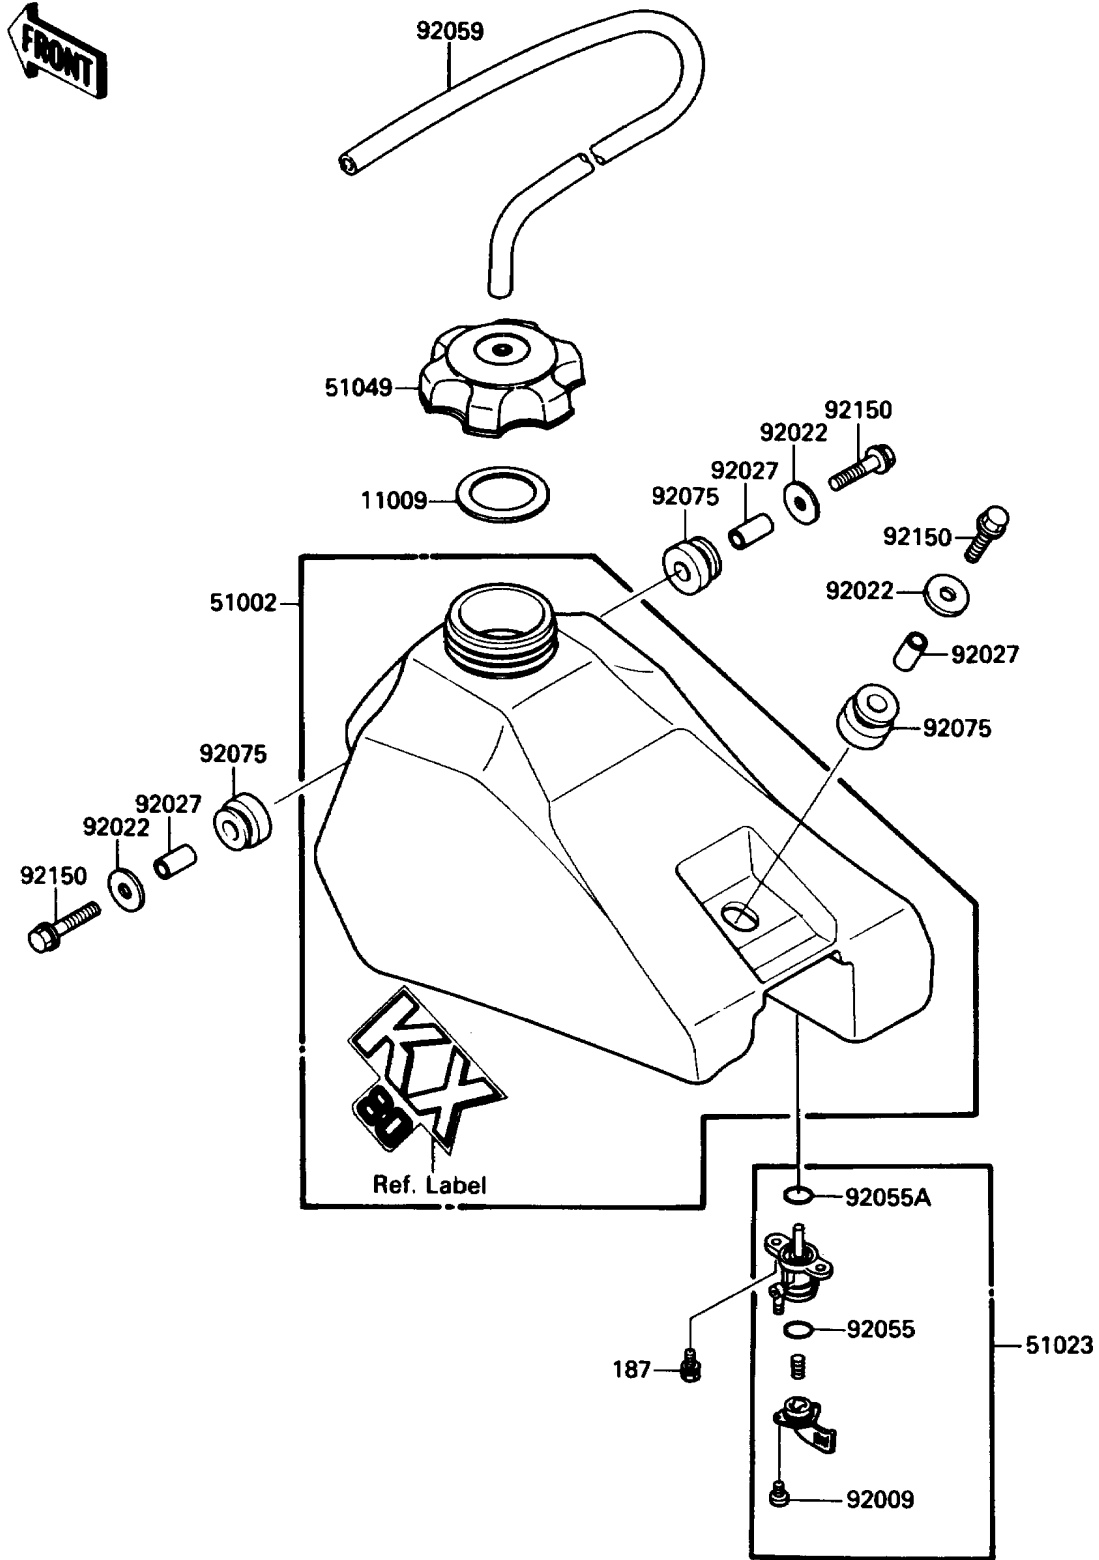

1988 KX80 PARTS DIAGRAM

Fuel Tank

F2410-0368

1988 KX80 PARTS LIST

Fuel Tank

ITEM NAME	PART NUMBER	QUANTITY
GASKET,FUEL TANK CAP (Ref # 11009)	11009-1622	1
TANK-COMP-FUEL,L.GREEN (Ref # 51002)	51002-5351-6W	1
TAP-ASSY,FUEL (Ref # 51023)	51023-1115	1
CAP-TANK,FUEL (Ref # 51049)	51049-1089	1
SCREW,3X8 (Ref # 92009)	92009-1386	2
WASHER,6.5X24X2 (Ref # 92022)	92022-1690	3
COLLAR,6.8X10X17 (Ref # 92027)	92027-1833	3
RING-O,FUEL TAP LEVER (Ref # 92055)	92055-1299	1
RING-O,FUEL TAP PACKING (Ref # 92055A)	92055-1300	1
TUBE,5X9X350 (Ref # 92059)	92059-1265	1
DAMPER (Ref # 92075)	92075-1660	3
BOLT,FLANGED,6X27 (Ref # 92150)	92150-1124	3
BOLT-UPSET-WSP (Ref # 187)	187B0616	2