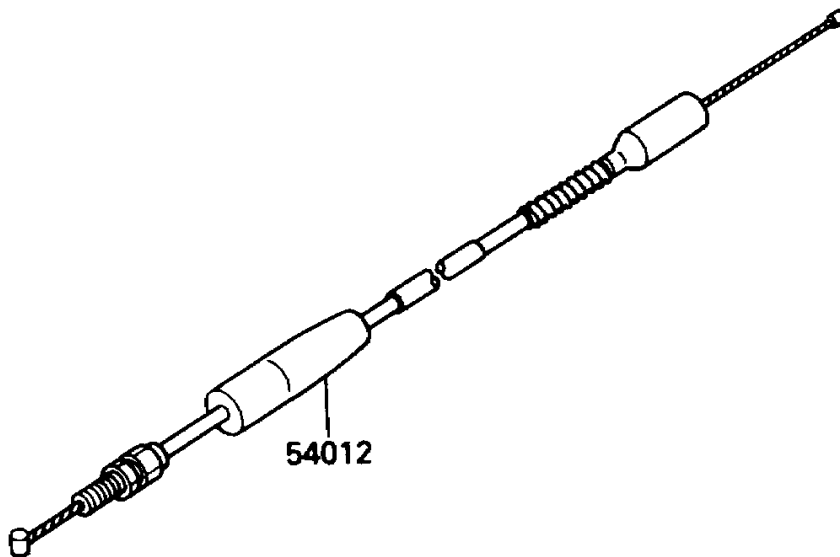

# 1988 KX80 PARTS DIAGRAM

Cables

F2540-0285

# 1988 KX80 PARTS LIST

## Cables

ITEM NAME	PART NUMBER	QUANTITY
CABLE-CLUTCH (Ref # 54011)	54011-1232	1
CABLE-THROTTLE (Ref # 54012)	54012-1317	1