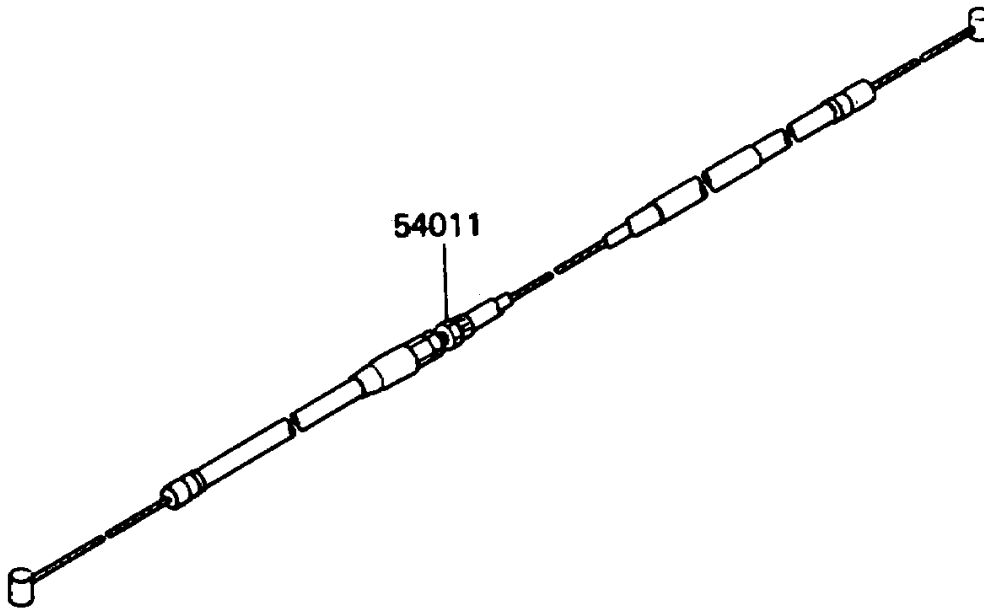

# 1988 KX80 PARTS DIAGRAM

Cables

F2540-0285

# 1988 KX80 PARTS LIST

## Cables

ITEM NAME	PART NUMBER	QUANTITY
CABLE-CLUTCH (Ref # 54011)	54011-1232	1
CABLE-THROTTLE (Ref # 54012)	54012-1317	1