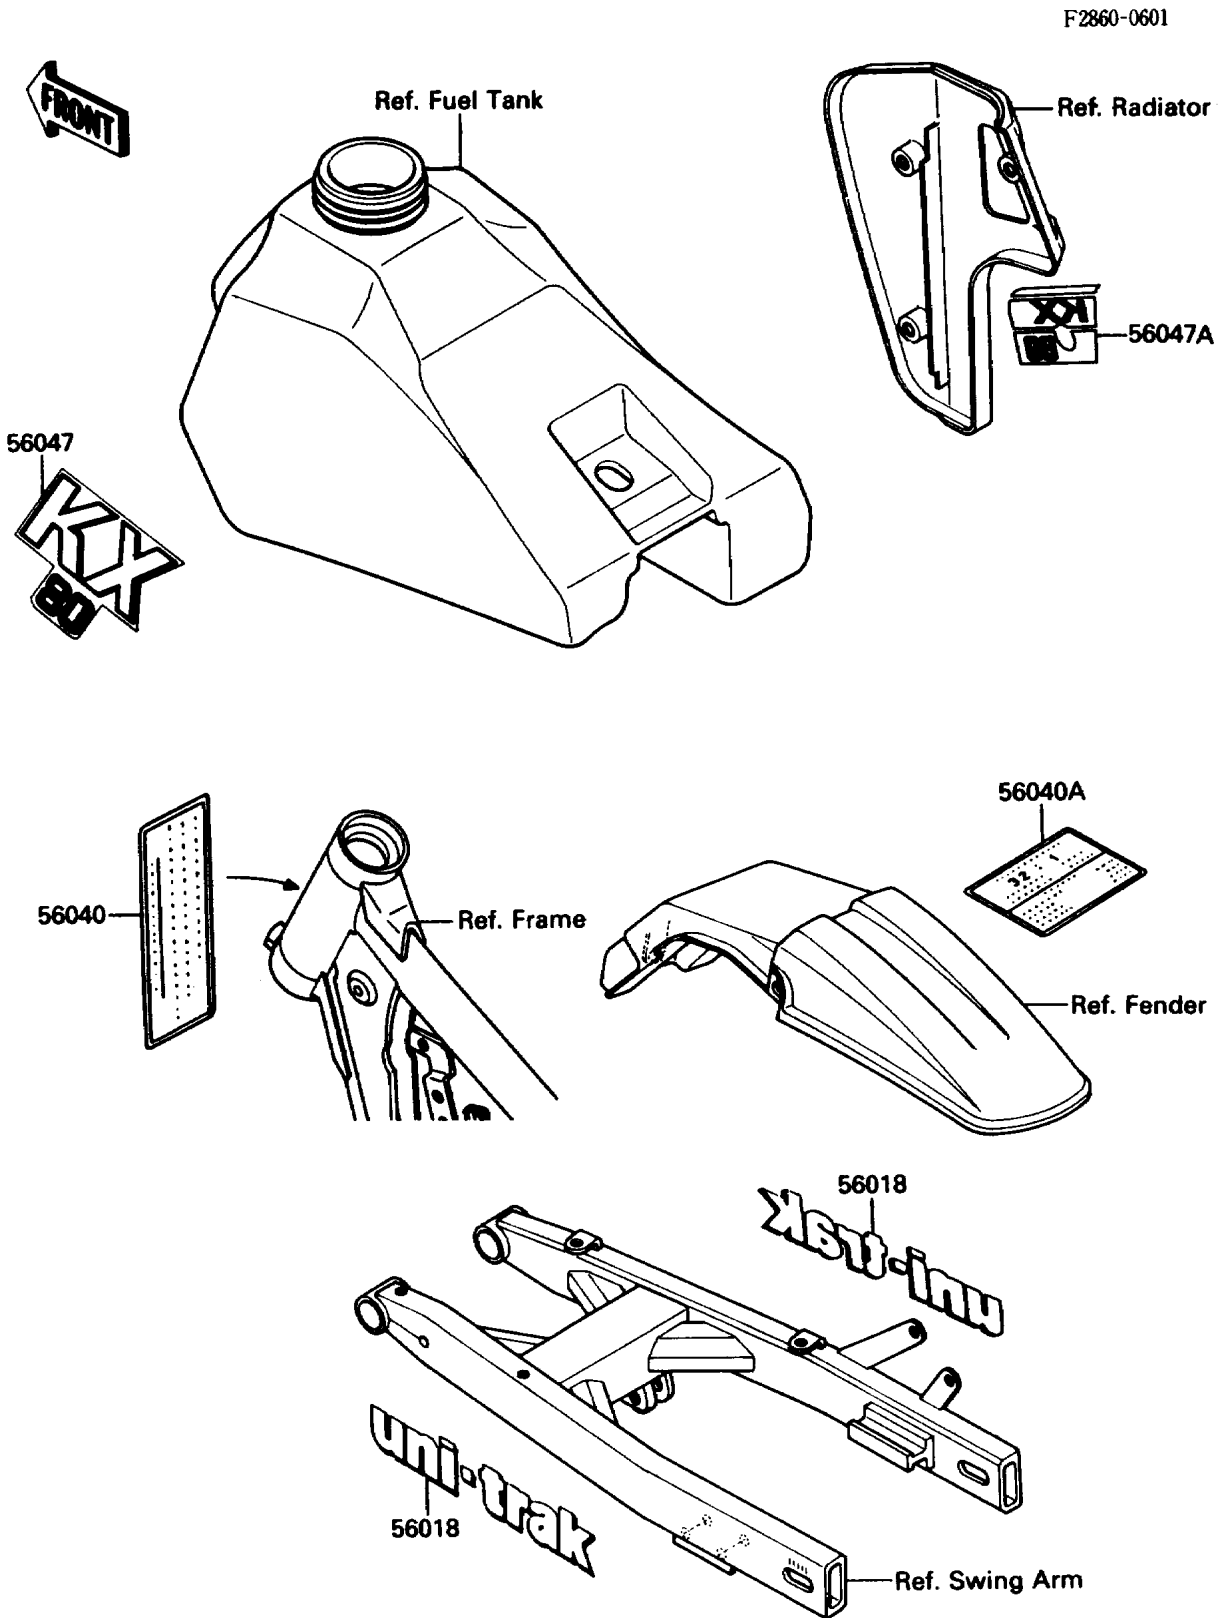

1988 KX80 PARTS DIAGRAM

Labels

1988 KX80 PARTS LIST

Labels

ITEM NAME	PART NUMBER	QUANTITY
MARK,SWING ARM,UNI-TRAK (Ref # 56018)	56018-1904	2
LABEL-WARNING,NOISE (Ref # 56040)	56040-1101	1
LABEL-WARNING,GASOLINE/OIL (Ref # 56040A)	56040-1129	1
PATTERN,FUEL TANK,LH (Ref # 56047)	56047-1689	1
PATTERN,SHROUD,RH (Ref # 56047A)	56047-1690	1