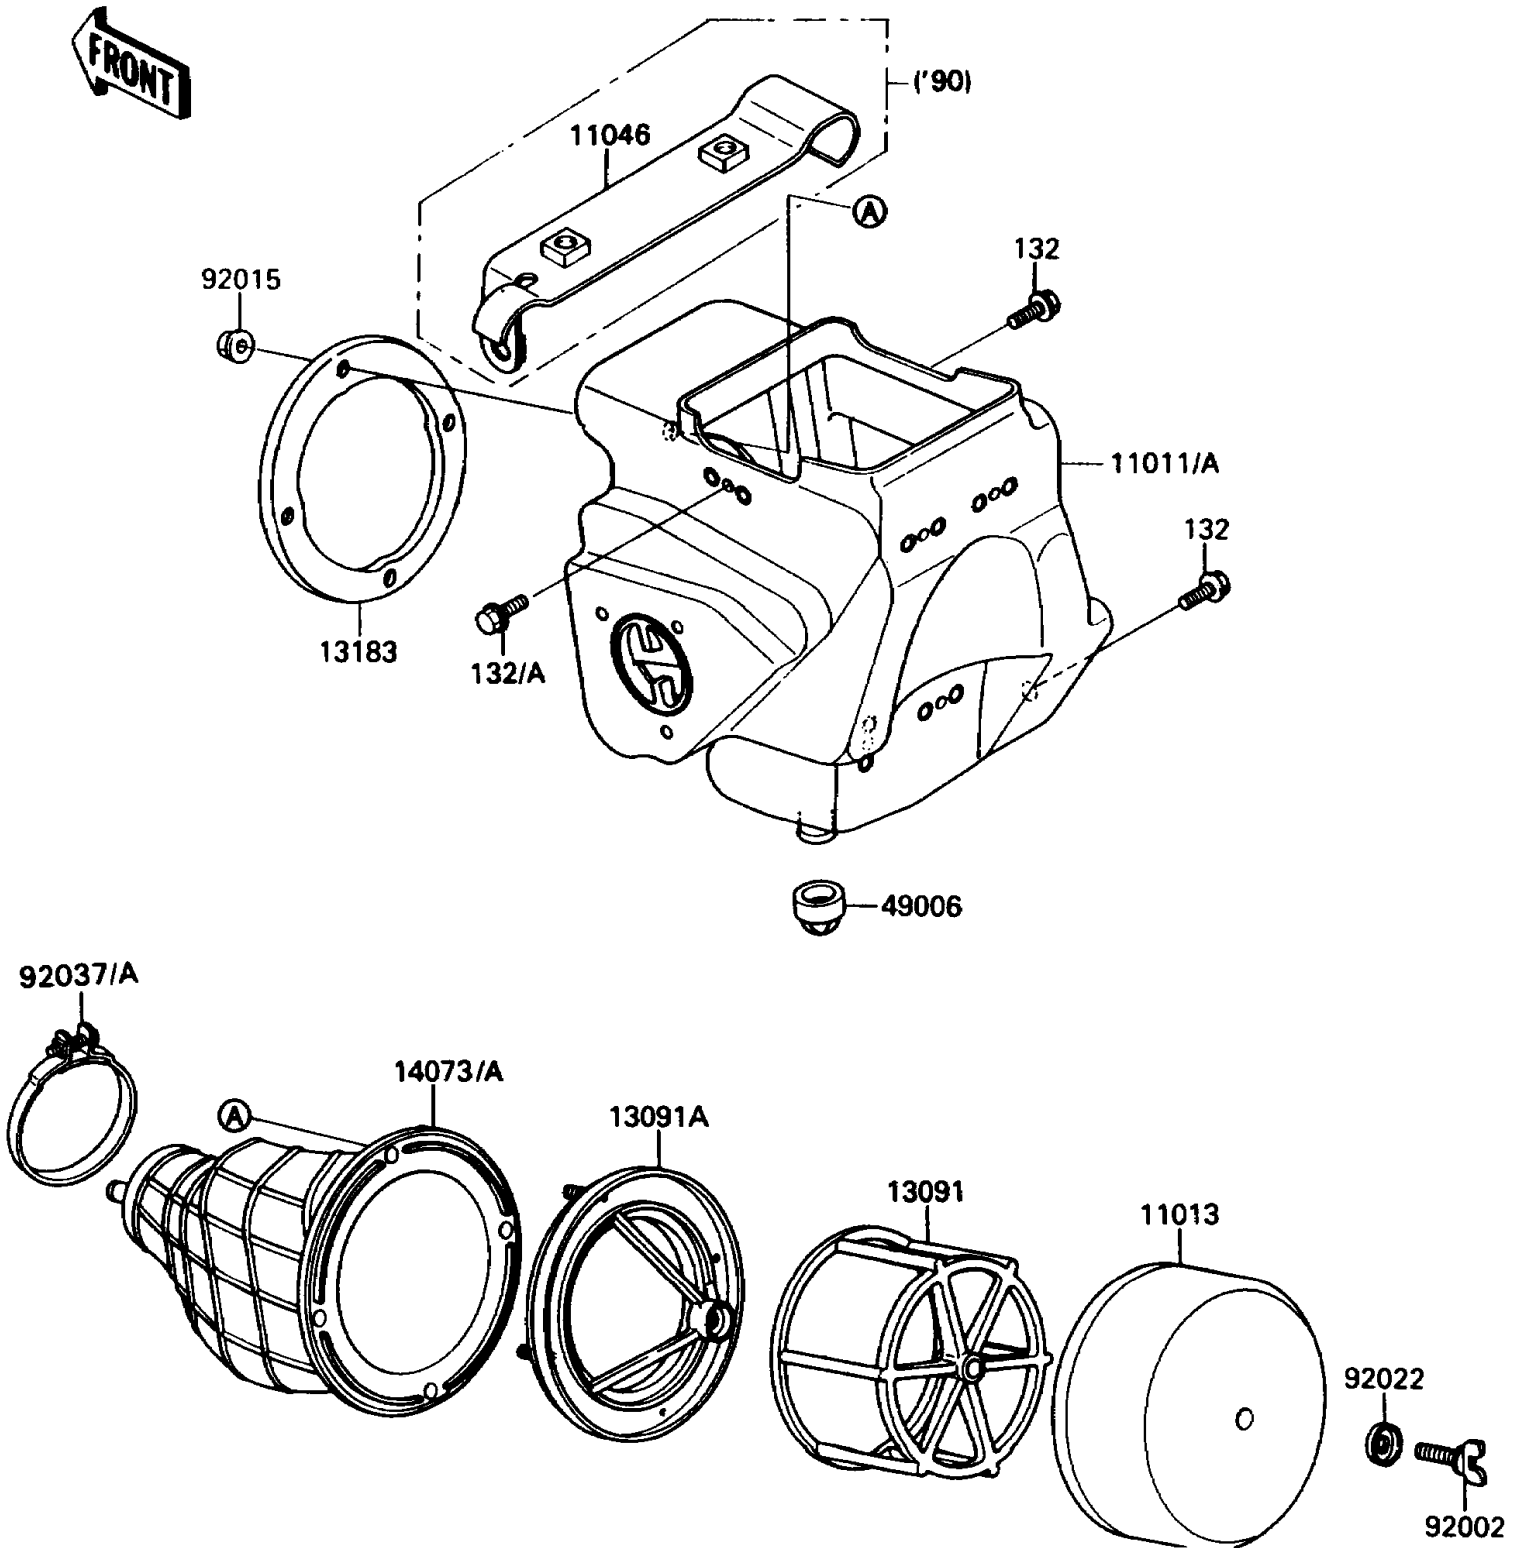

# 1989 KX80 PARTS DIAGRAM

Air Cleaner

E1130-0267

# 1989 KX80 PARTS LIST

## Air Cleaner

ITEM NAME	PART NUMBER	QUANTITY
CASE-AIR FILTER (Ref # 11011)	11011-1294	1
ELEMENT-AIR FILTER (Ref # 11013)	11013-1129	1
HOLDER,ELEMENT (Ref # 13091)	13091-1393	1
HOLDER,ELEMENT (Ref # 13091A)	13091-1519	1
PLATE,AIR FILTER DUCT (Ref # 13183)	13183-1237	1
DUCT,AIR FILTER (Ref # 14073)	14073-1333	1
BOOT,AIR FILTER (Ref # 49006)	49006-1156	1
BOLT,WING (Ref # 92002)	92002-1599	1
NUT,FLANGED,5MM (Ref # 92015)	92015-1259	4
WASHER,PLAIN,6MM (Ref # 92022)	92022-284	1
CLAMP (Ref # 92037A)	92037-1637	1
BOLT-FLANGED-SMALL (Ref # 132)	132G0614	3