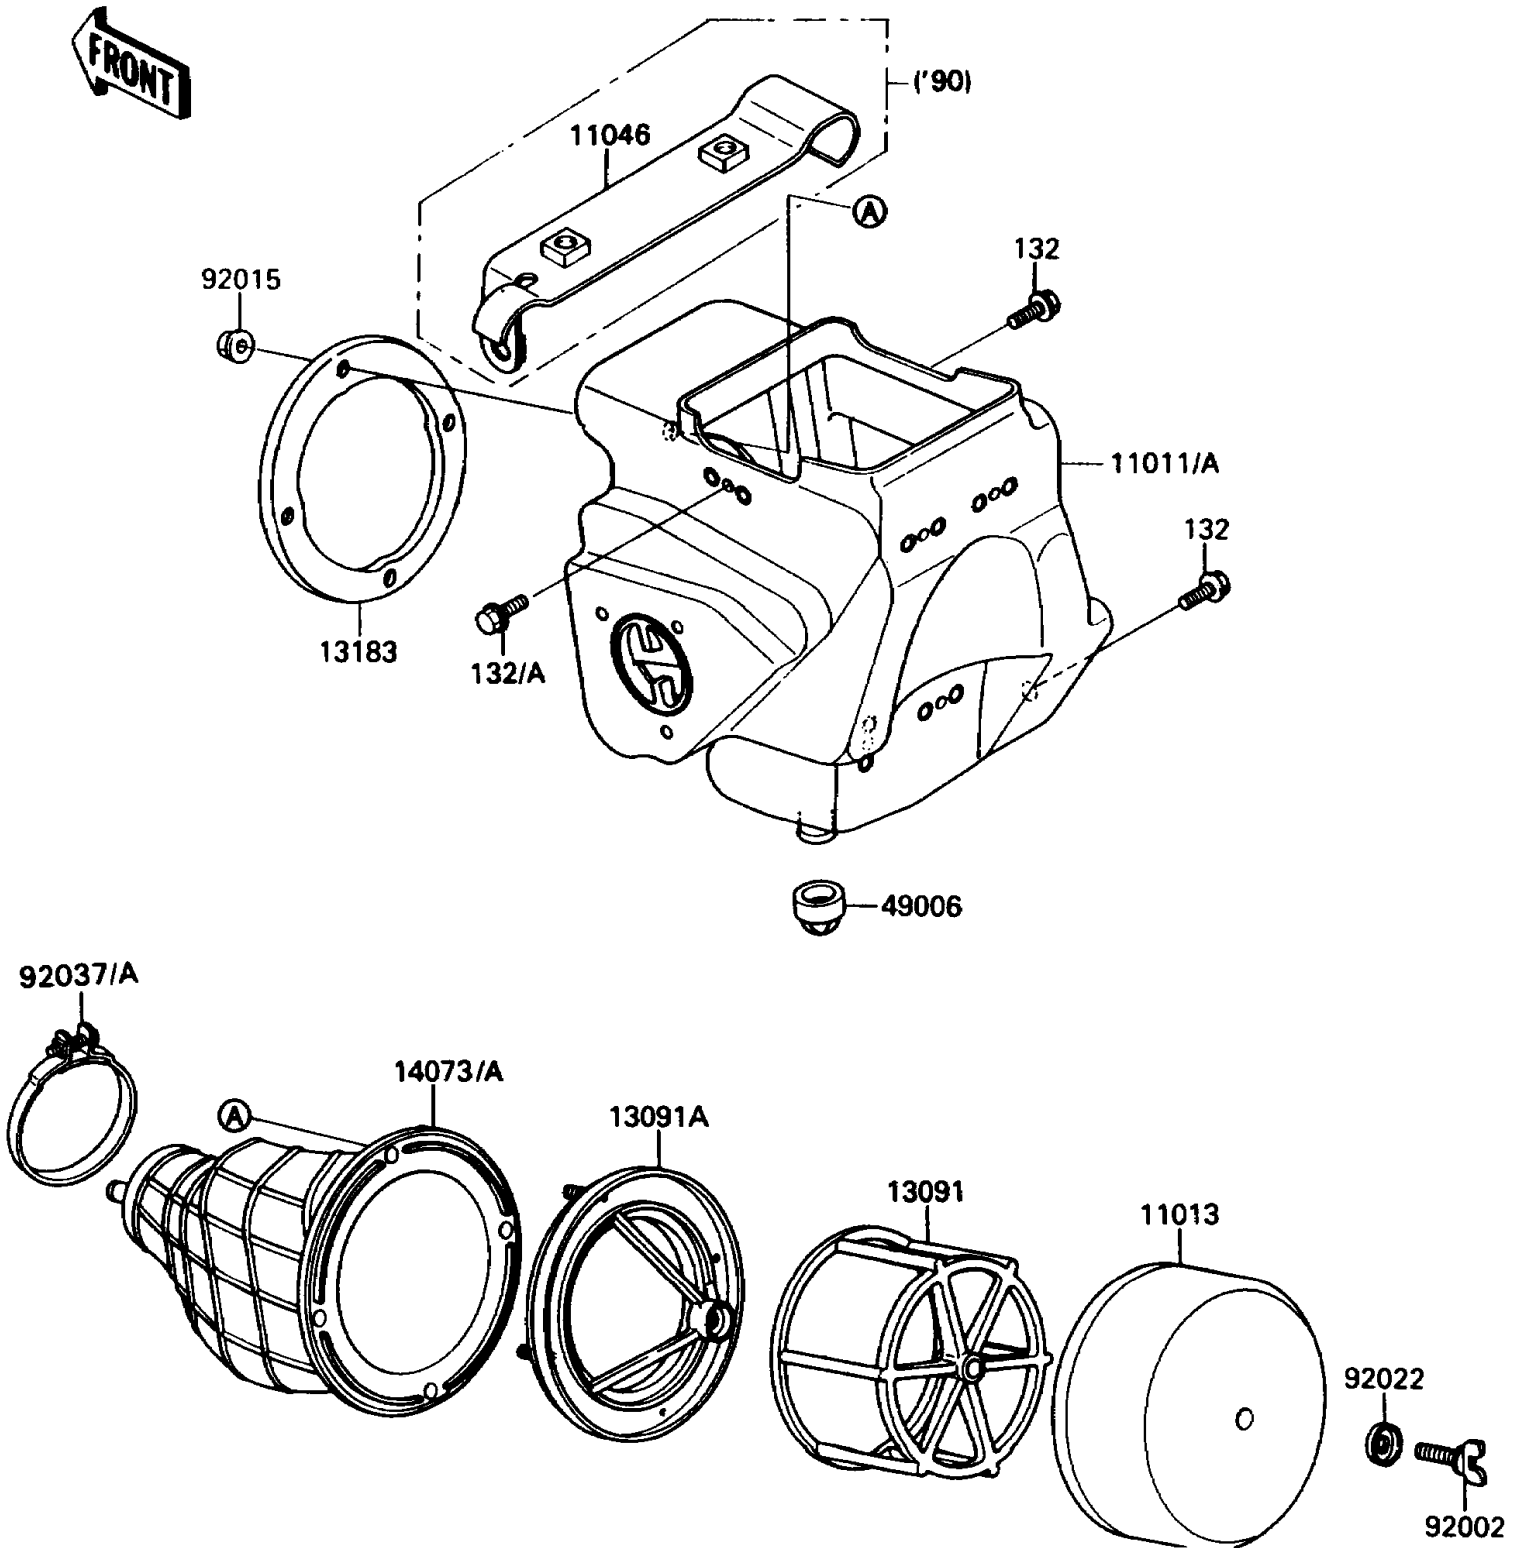

# 1990 KX80 PARTS DIAGRAM

Air Cleaner

E1130-0267

# 1990 KX80 PARTS LIST

## Air Cleaner

ITEM NAME	PART NUMBER	QUANTITY
CASE-AIR FILTER (Ref # 11011A)	11011-1321	1
ELEMENT-AIR FILTER (Ref # 11013)	11013-1129	1
BRACKET,IGNITER (Ref # 11046)	11046-1876	1
HOLDER,ELEMENT (Ref # 13091)	13091-1393	1
HOLDER,ELEMENT (Ref # 13091A)	13091-1519	1
PLATE,AIR FILTER DUCT (Ref # 13183)	13183-1237	1
DUCT,AIR FILTER (Ref # 14073A)	14073-1418	1
BOOT,AIR FILTER (Ref # 49006)	49006-1156	1
BOLT,WING (Ref # 92002)	92002-1599	1
NUT,FLANGED,5MM (Ref # 92015)	92015-1259	4
WASHER,PLAIN,6MM (Ref # 92022)	92022-284	1
CLAMP,55MM (Ref # 92037)	92037-1486	1
BOLT-FLANGED-SMALL (Ref # 132)	132G0614	2
BOLT-FLANGED-SMALL (Ref # 132A)	132G0620	1