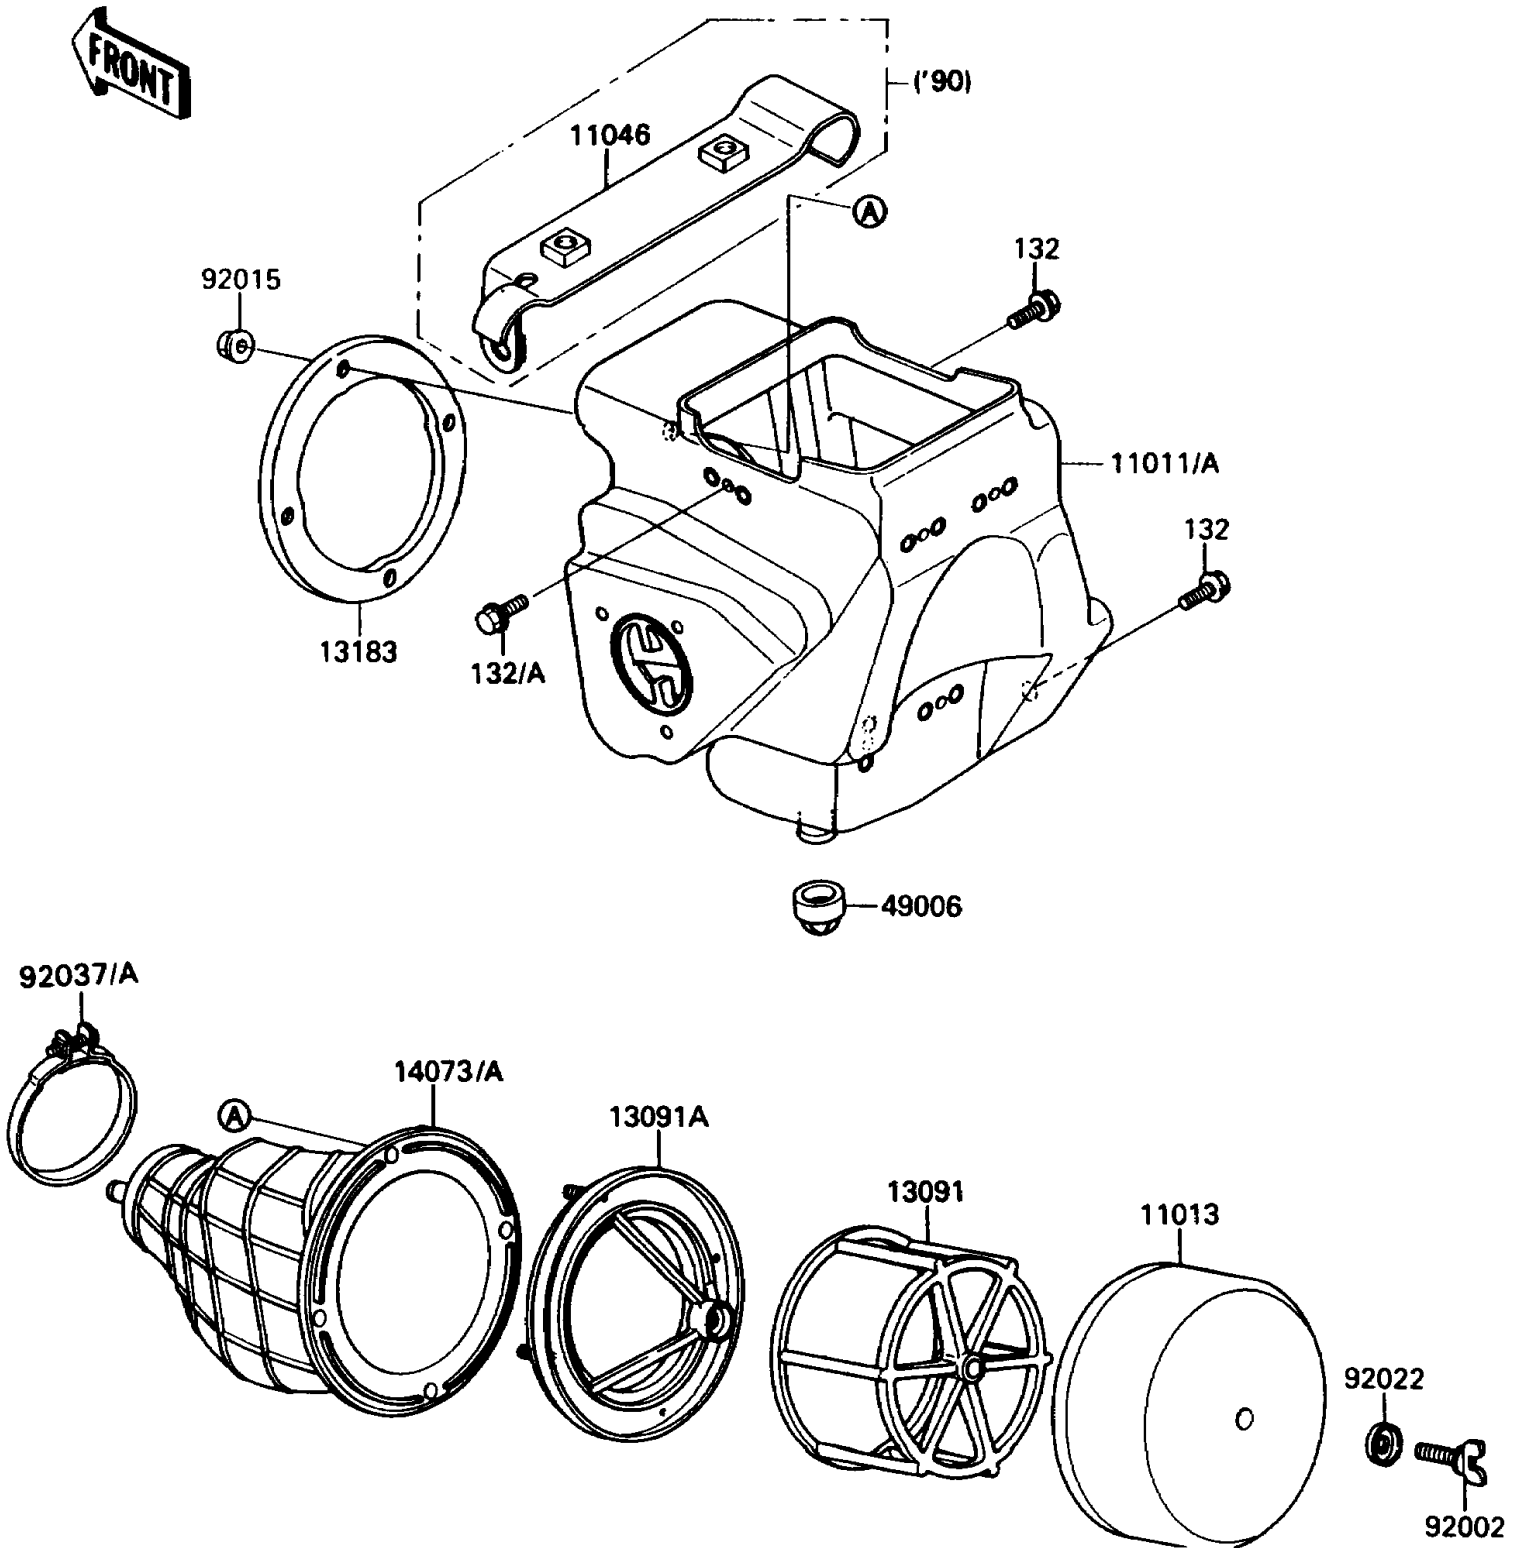

# 1989 Big Wheel PARTS DIAGRAM

Air Cleaner

E1130-0267

# 1989 Big Wheel PARTS LIST

## Air Cleaner

ITEM NAME	PART NUMBER	QUANTITY
CASE-AIR FILTER (Ref # 11011)	11011-1294	1
ELEMENT-AIR FILTER (Ref # 11013)	11013-1129	1
HOLDER,ELEMENT (Ref # 13091)	13091-1393	1
HOLDER,ELEMENT (Ref # 13091A)	13091-1519	1
PLATE,AIR FILTER DUCT (Ref # 13183)	13183-1237	1
DUCT,AIR FILTER (Ref # 14073)	14073-1333	1
BOOT,AIR FILTER (Ref # 49006)	49006-1156	1
BOLT,WING (Ref # 92002)	92002-1599	1
NUT,FLANGED,5MM (Ref # 92015)	92015-1259	4
WASHER,PLAIN,6MM (Ref # 92022)	92022-284	1
CLAMP (Ref # 92037A)	92037-1637	1
BOLT-FLANGED-SMALL (Ref # 132)	132G0614	3