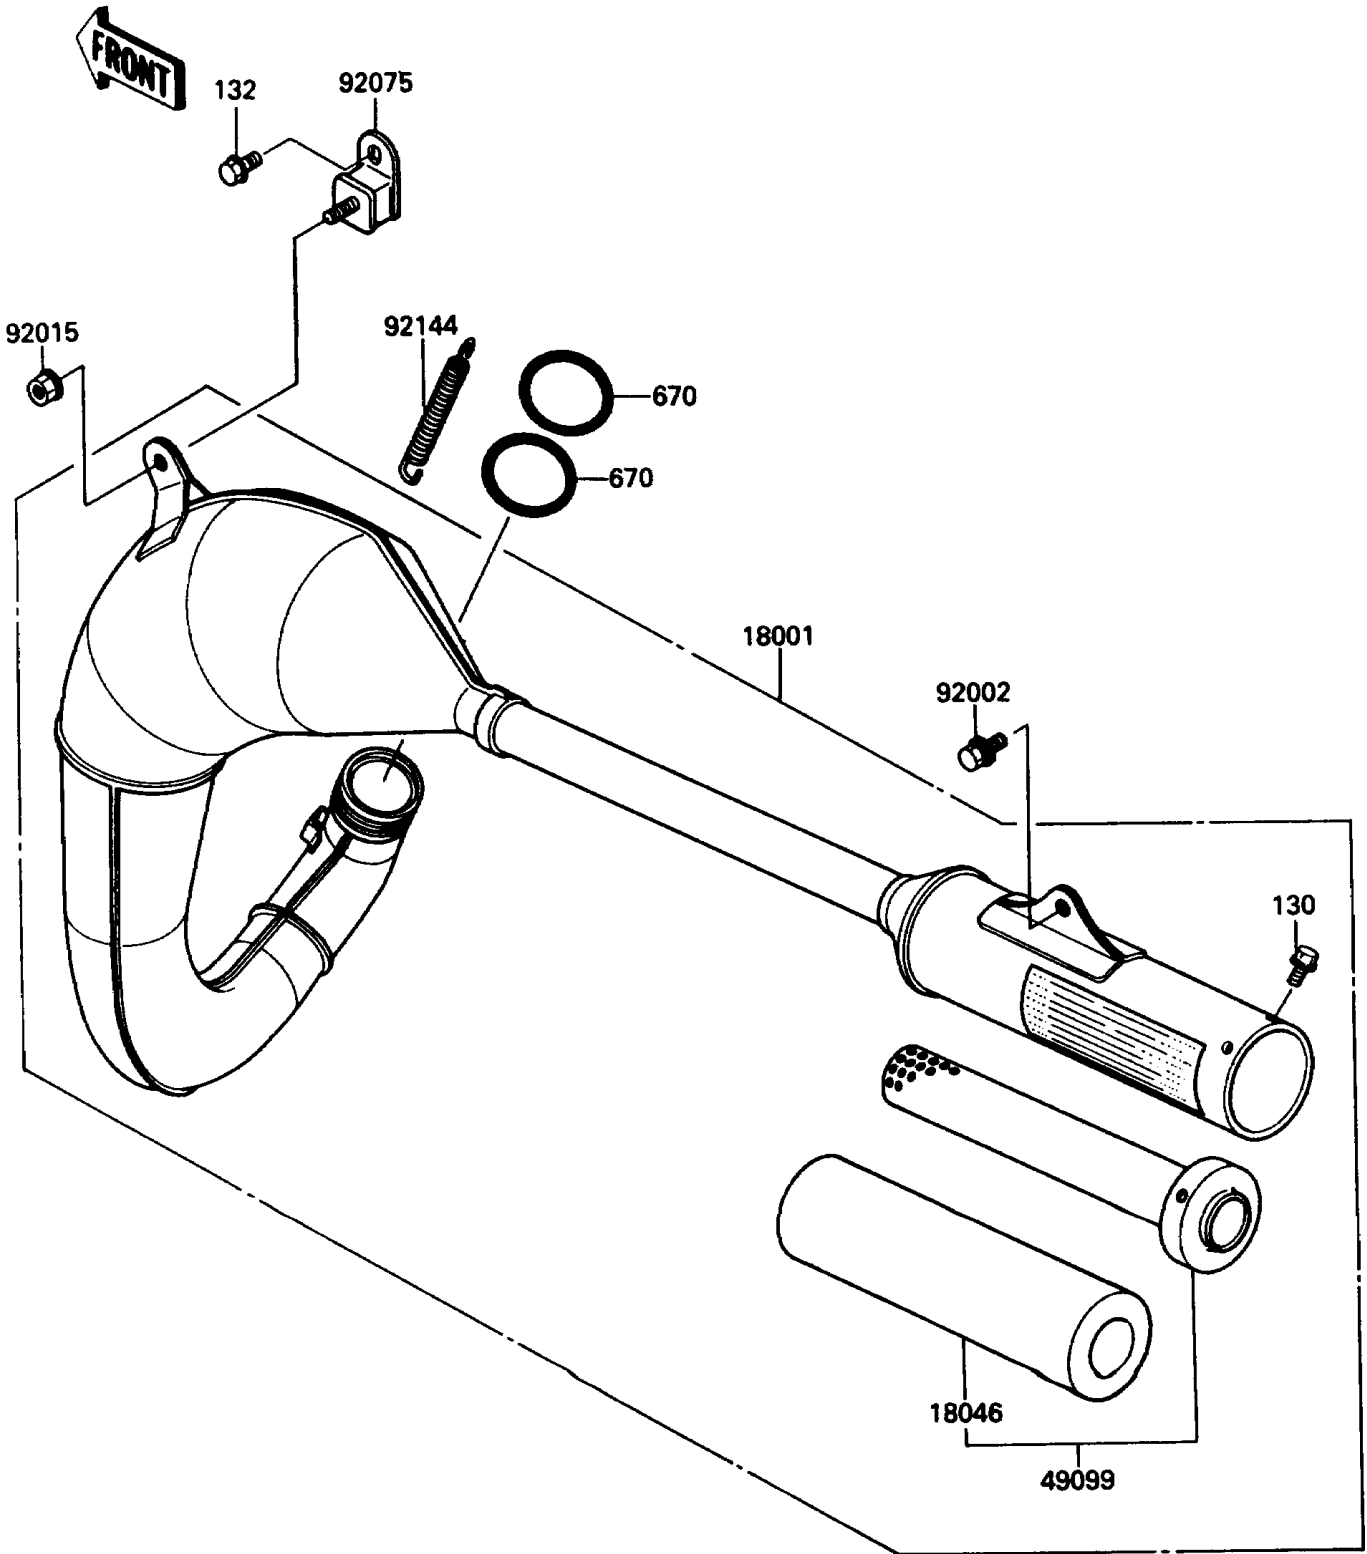

# 1990 KX80 PARTS DIAGRAM

Muffler(s)

E1140-0284

## 1990 KX80 PARTS LIST

### Muffler(s)

ITEM NAME	PART NUMBER	QUANTITY
MUFFLER (Ref # 18001)	18001-1713	1
WOOL,BAFFLE PIPE (Ref # 18046)	18046-1094	1
BAFFLE-PIPE MUFFLER (Ref # 49099)	49099-1259	1
BOLT,6X16 (Ref # 92002)	92002-1461	1
NUT,FLANGED,6MM (Ref # 92015)	92015-1078	1
DAMPER,MUFFLER (Ref # 92075)	92075-1891	1
SPRING,EXHAUST CONNECTING (Ref # 92144)	92144-1470	2
BOLT-FLANGED (Ref # 130)	130G0508	2
BOLT-FLANGED-SMALL (Ref # 132)	132G0612	1
O RING,36MM (Ref # 670)	670E3036	2