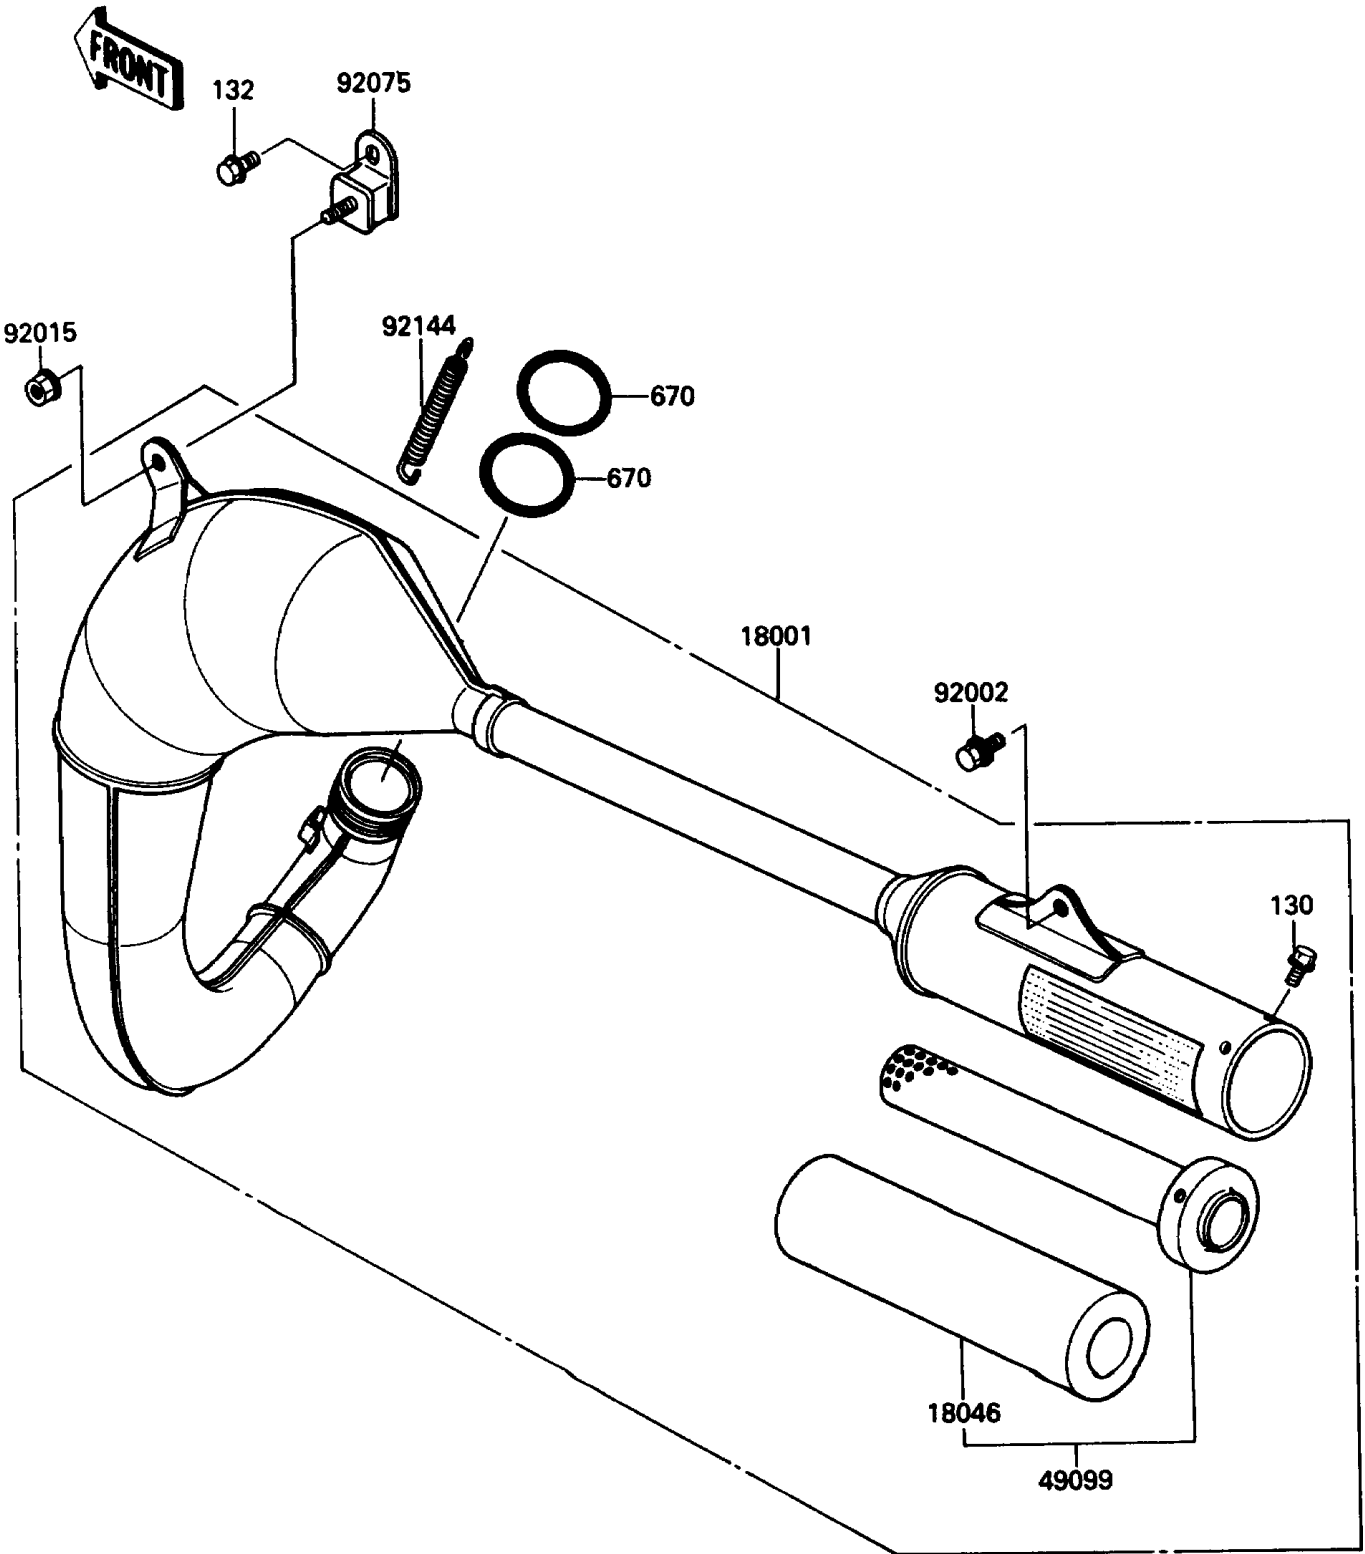

1990 KX80 PARTS DIAGRAM

Muffler(s)

E1140-0284

1990 KX80 PARTS LIST

Muffler(s)

ITEM NAME	PART NUMBER	QUANTITY
MUFFLER (Ref # 18001)	18001-1713	1
WOOL,BAFFLE PIPE (Ref # 18046)	18046-1094	1
BAFFLE-PIPE MUFFLER (Ref # 49099)	49099-1259	1
BOLT,6X16 (Ref # 92002)	92002-1461	1
NUT,FLANGED,6MM (Ref # 92015)	92015-1078	1
DAMPER,MUFFLER (Ref # 92075)	92075-1891	1
SPRING,EXHAUST CONNECTING (Ref # 92144)	92144-1470	2
BOLT-FLANGED (Ref # 130)	130G0508	2
BOLT-FLANGED-SMALL (Ref # 132)	132G0612	1
O RING,36MM (Ref # 670)	670E3036	2