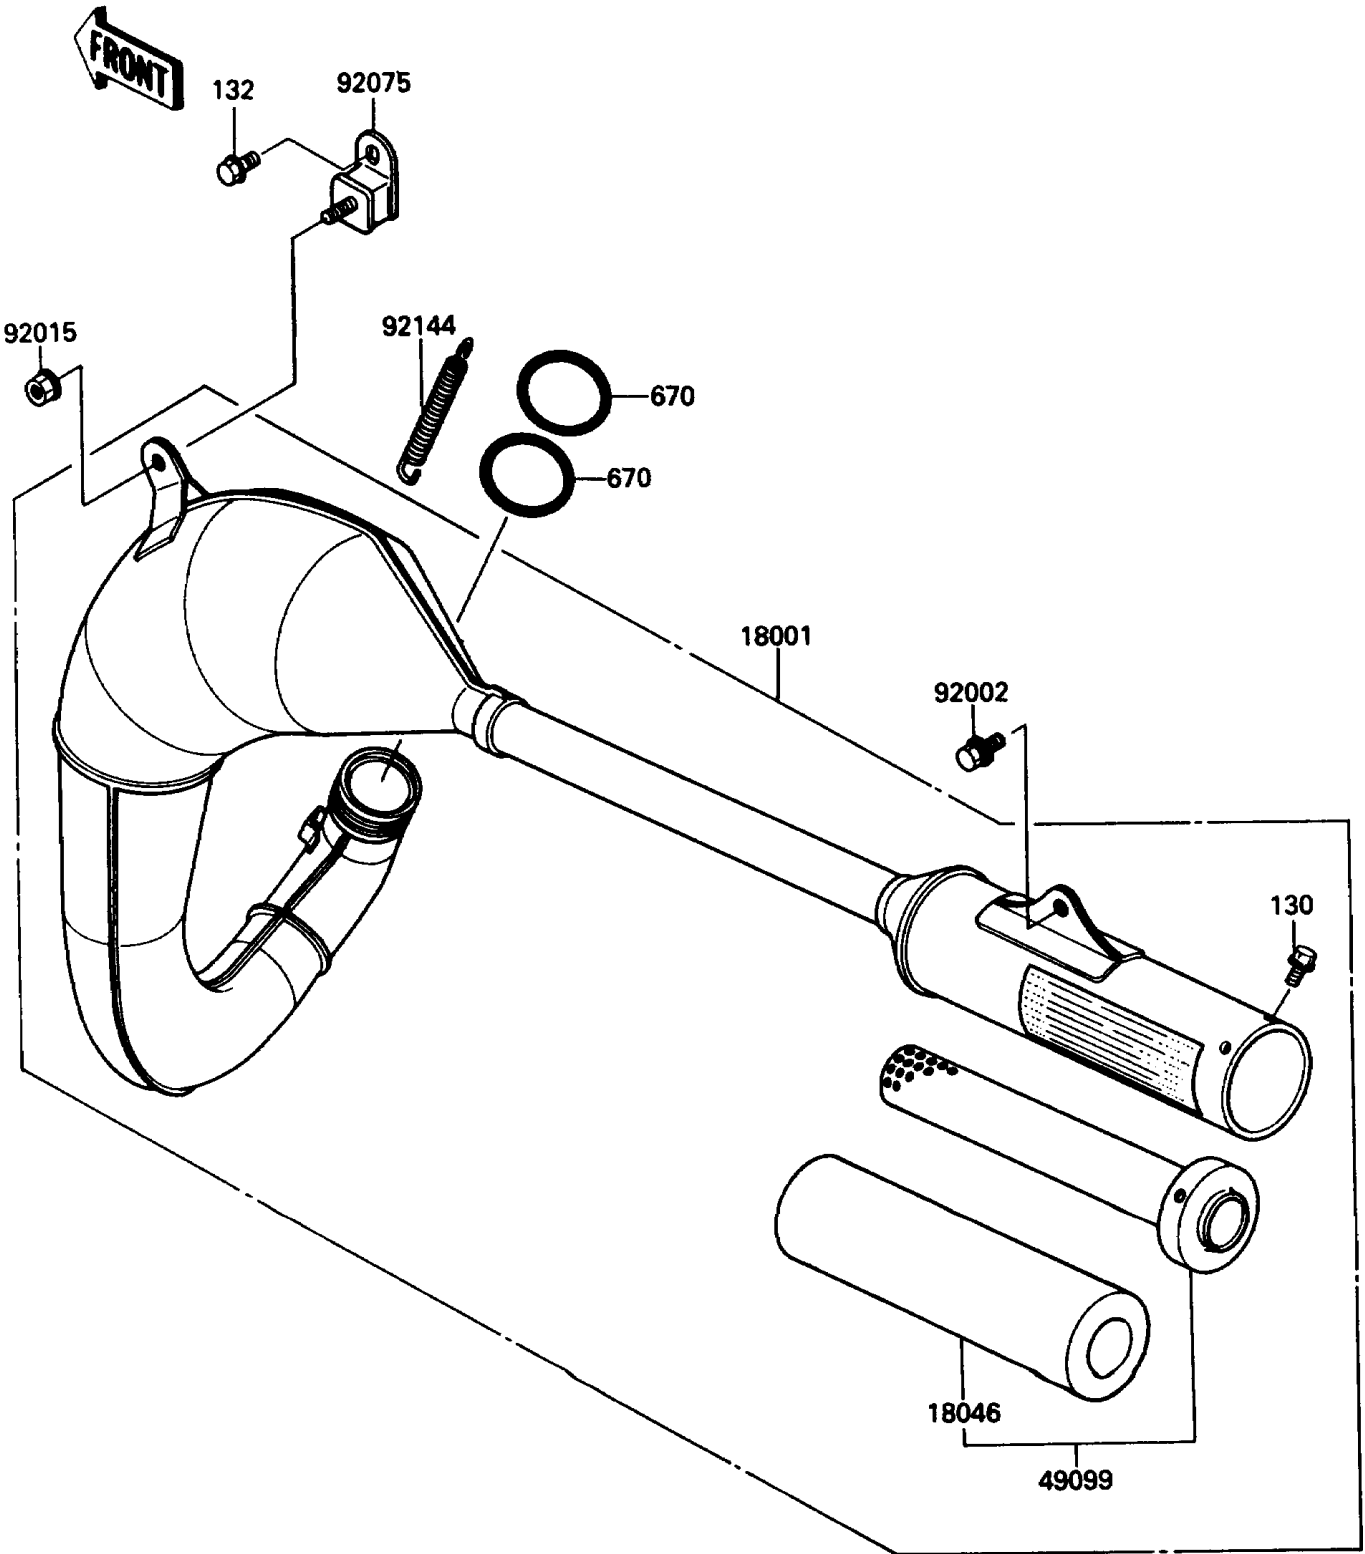

1989 Big Wheel PARTS DIAGRAM

Muffler(s)

E1140-0284

1989 Big Wheel PARTS LIST

Muffler(s)

ITEM NAME	PART NUMBER	QUANTITY
MUFFLER (Ref # 18001)	18001-1713	1
WOOL,BAFFLE PIPE (Ref # 18046)	18046-1094	1
BAFFLE-PIPE MUFFLER (Ref # 49099)	49099-1259	1
BOLT,6X16 (Ref # 92002)	92002-1461	1
NUT,FLANGED,6MM (Ref # 92015)	92015-1078	1
DAMPER,MUFFLER (Ref # 92075)	92075-1891	1
SPRING,EXHAUST CONNECTING (Ref # 92144)	92144-1470	2
BOLT-FLANGED (Ref # 130)	130G0508	2
BOLT-FLANGED-SMALL (Ref # 132)	132G0612	1
O RING,36MM (Ref # 670)	670E3036	2