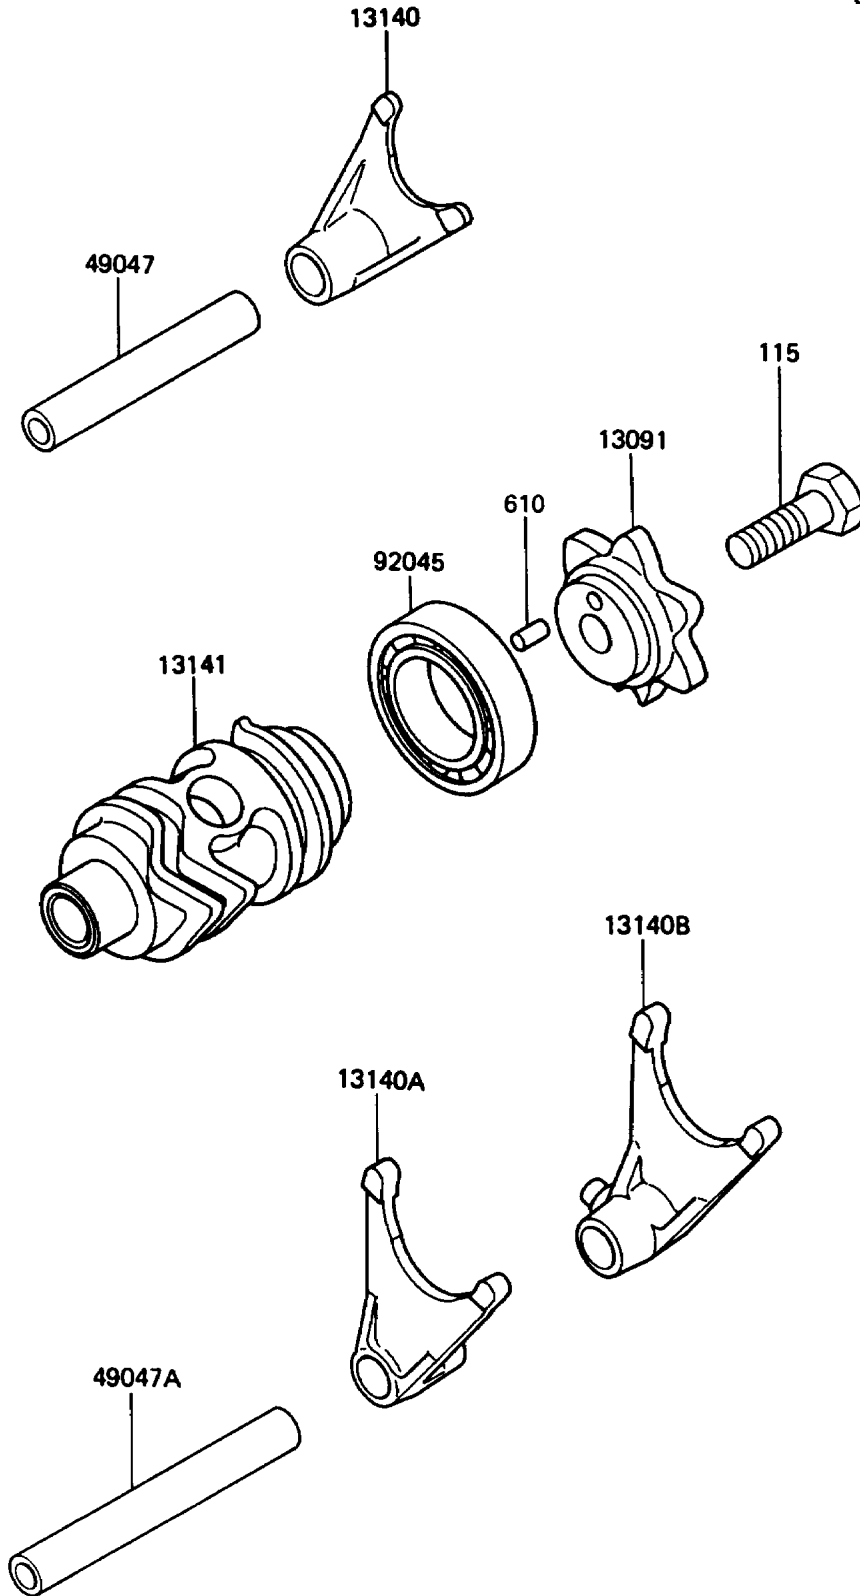

# 1989 KX80 PARTS DIAGRAM

Gear Change Drum/Shift Fork(s)

E1362-0105

## 1989 KX80 PARTS LIST

### Gear Change Drum/Shift Fork(s)

ITEM NAME	PART NUMBER	QUANTITY
HOLDER,CHANGE DRUM (Ref # 13091)	13091-1390	1
FORK-SHIFT,5TH&6TH (Ref # 13140)	13140-1139	1
FORK-SHIFT,2ND&3RD (Ref # 13140A)	13140-1140	1
FORK-SHIFT,LOW&4TH (Ref # 13140B)	13140-1141	1
DRUM-CHANGE (Ref # 13141)	13141-1120	1
ROD-SHIFT,5.9X10X64.5 (Ref # 49047)	49047-1063	1
ROD-SHIFT,5.9X10X81 (Ref # 49047A)	49047-1064	1
BEARING-BALL,#6905 (Ref # 92045)	92045-036	1
BOLT-SMALL-UPSET (Ref # 115)	115G0825	1
ROLLER,4X8 (Ref # 610)	610A0408	1