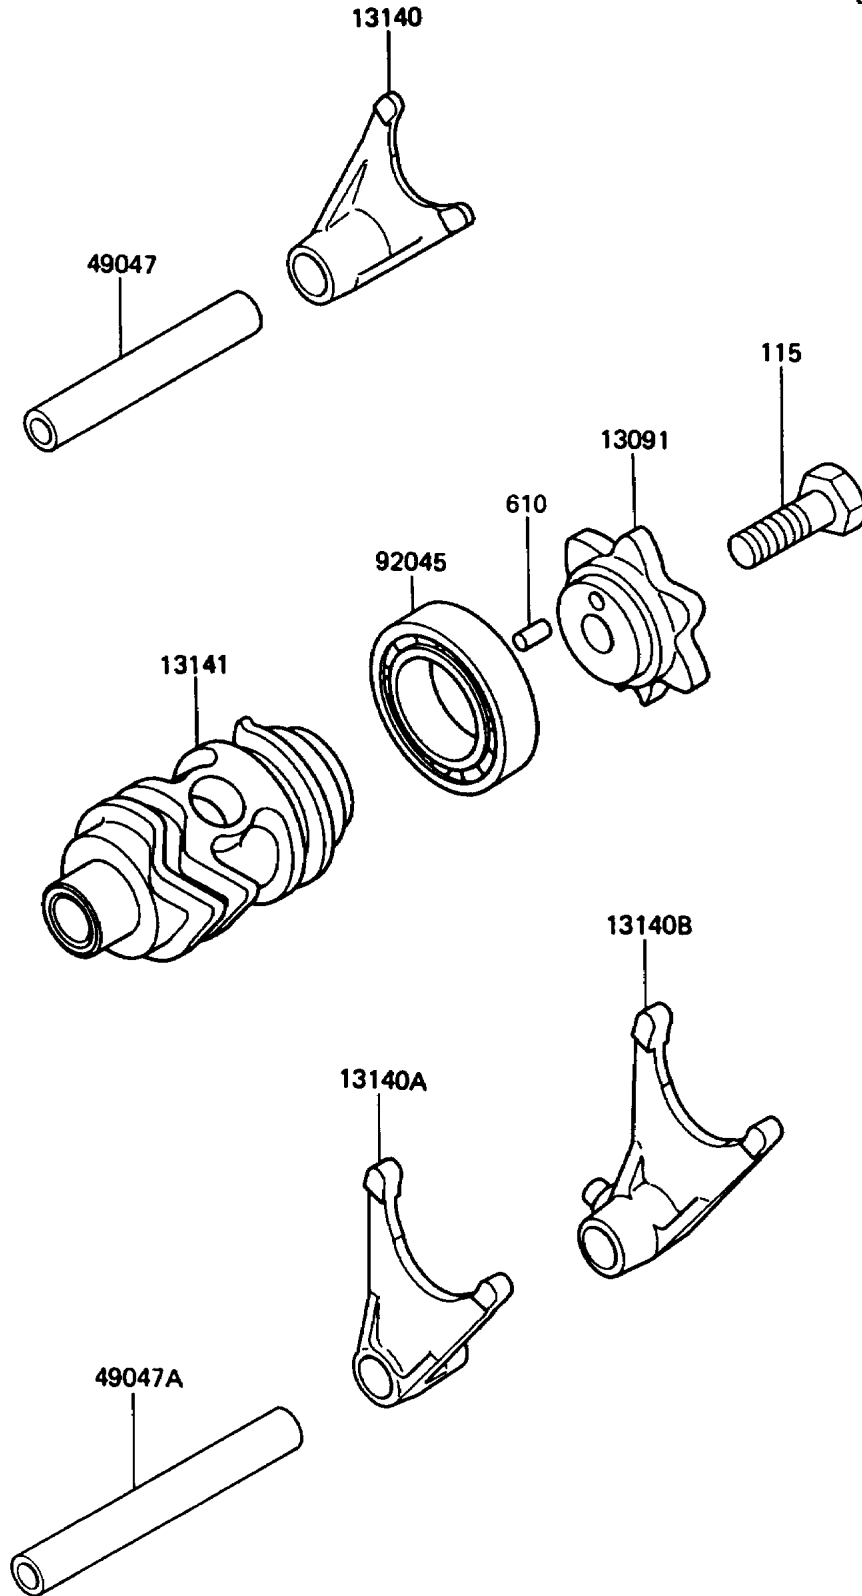

# 1990 KX80 PARTS DIAGRAM

Gear Change Drum/Shift Fork(s)

E1362-0105

# 1990 KX80 PARTS LIST

## Gear Change Drum/Shift Fork(s)

ITEM NAME	PART NUMBER	QUANTITY
HOLDER,CHANGE DRUM (Ref # 13091)	13091-1390	1
FORK-SHIFT,5TH&6TH (Ref # 13140)	13140-1139	1
FORK-SHIFT,2ND&3RD (Ref # 13140A)	13140-1140	1
FORK-SHIFT,LOW&4TH (Ref # 13140B)	13140-1141	1
DRUM-CHANGE (Ref # 13141)	13141-1120	1
ROD-SHIFT,5.9X10X64.5 (Ref # 49047)	49047-1063	1
ROD-SHIFT,5.9X10X81 (Ref # 49047A)	49047-1064	1
BEARING-BALL,#6905 (Ref # 92045)	92045-036	1
BOLT-SMALL-UPSET (Ref # 115)	115G0825	1
ROLLER,4X8 (Ref # 610)	610A0408	1