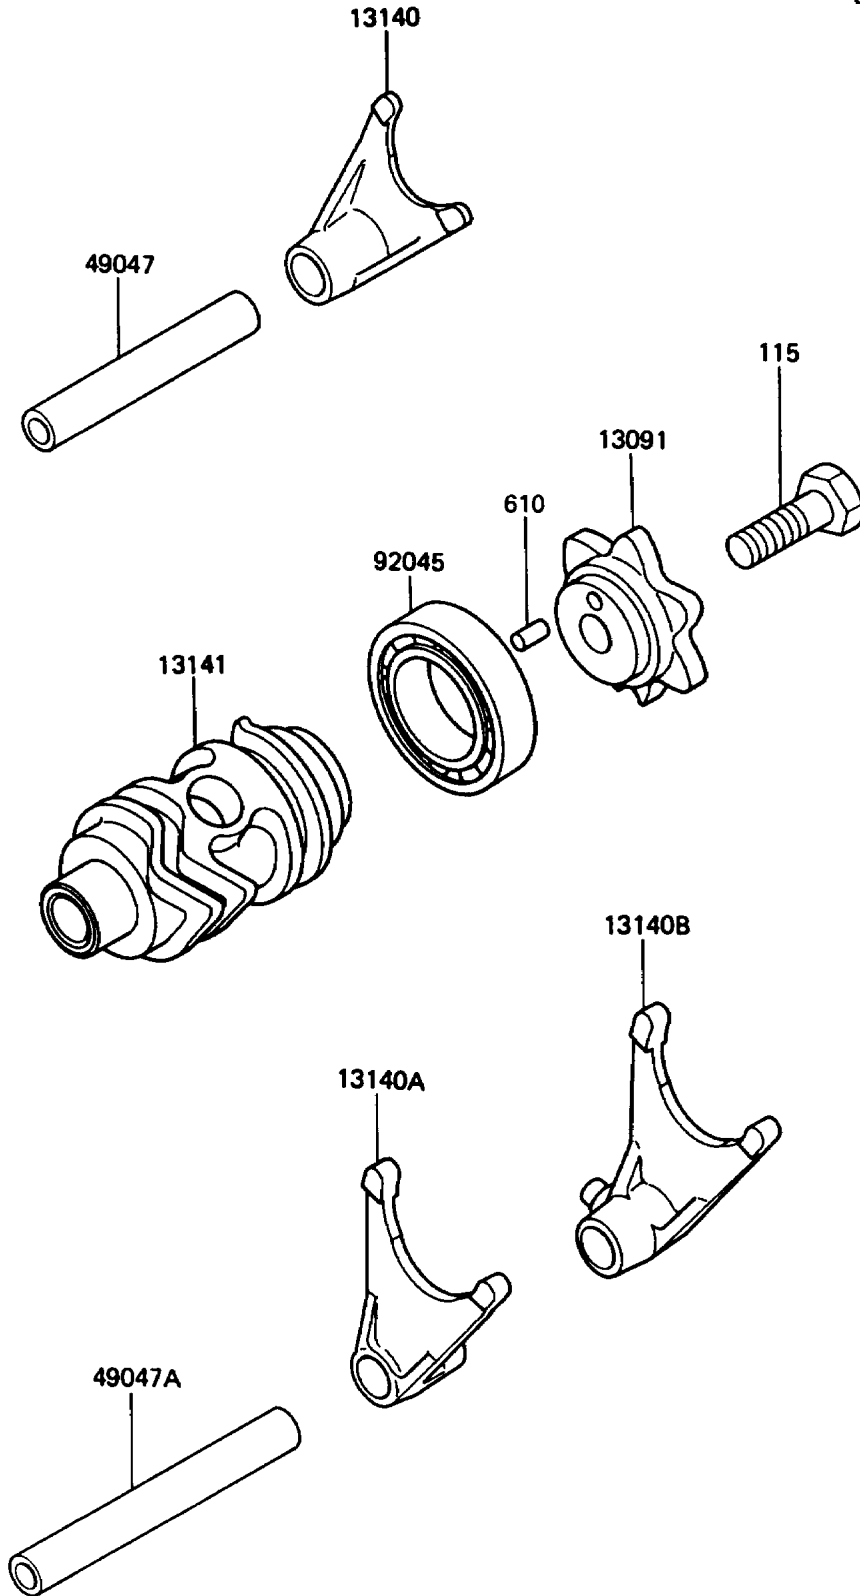

1990 KX80 PARTS DIAGRAM

Gear Change Drum/Shift Fork(s)

E1362-0105

1990 KX80 PARTS LIST

Gear Change Drum/Shift Fork(s)

ITEM NAME	PART NUMBER	QUANTITY
HOLDER,CHANGE DRUM (Ref # 13091)	13091-1390	1
FORK-SHIFT,5TH&6TH (Ref # 13140)	13140-1139	1
FORK-SHIFT,2ND&3RD (Ref # 13140A)	13140-1140	1
FORK-SHIFT,LOW&4TH (Ref # 13140B)	13140-1141	1
DRUM-CHANGE (Ref # 13141)	13141-1120	1
ROD-SHIFT,5.9X10X64.5 (Ref # 49047)	49047-1063	1
ROD-SHIFT,5.9X10X81 (Ref # 49047A)	49047-1064	1
BEARING-BALL,#6905 (Ref # 92045)	92045-036	1
BOLT-SMALL-UPSET (Ref # 115)	115G0825	1
ROLLER,4X8 (Ref # 610)	610A0408	1