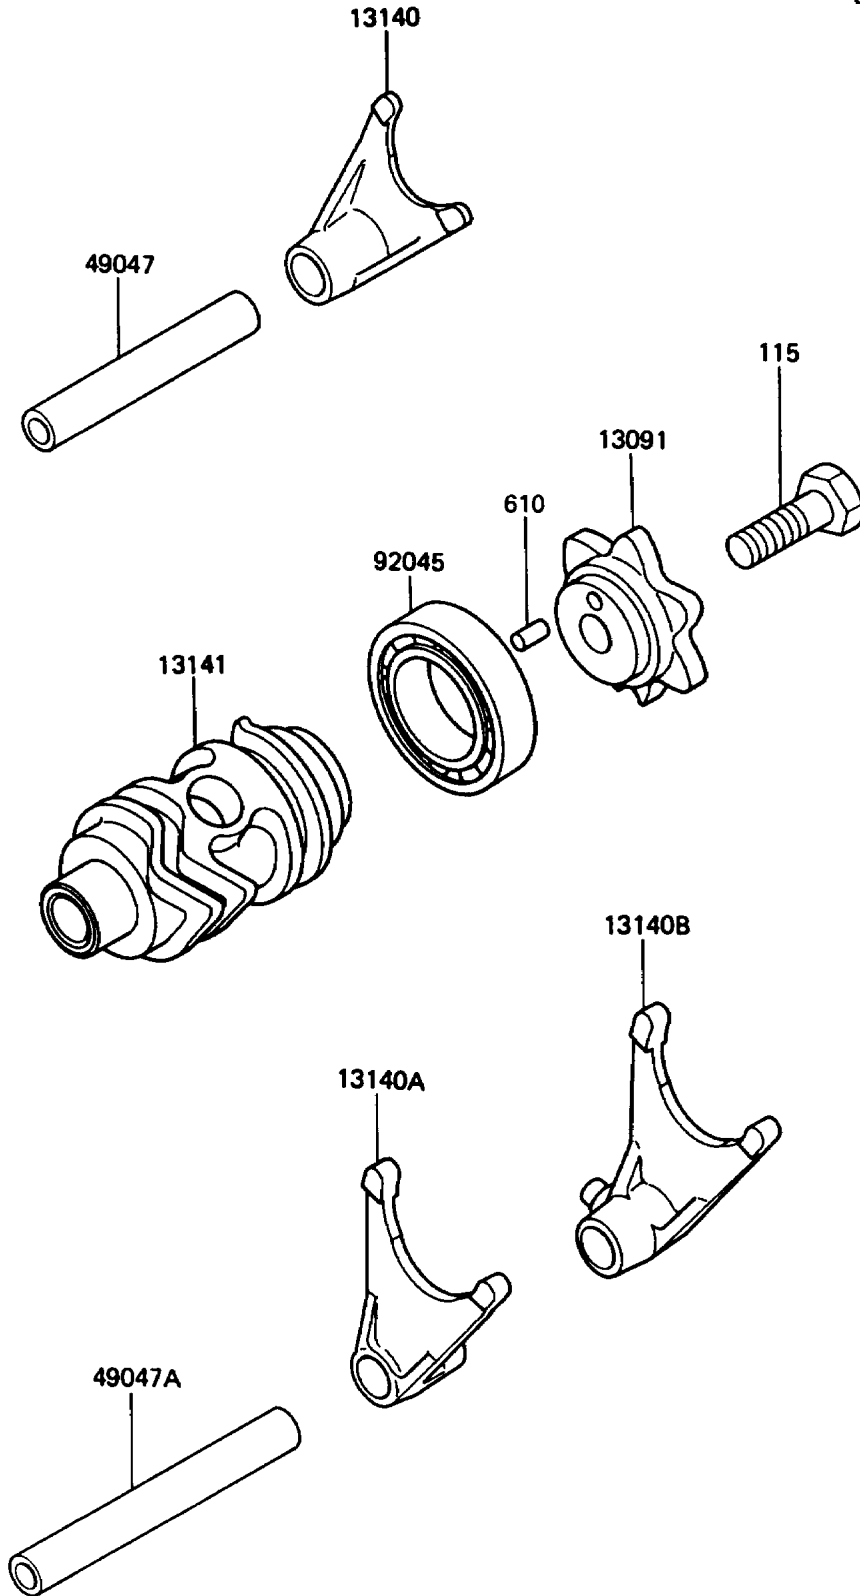

# 1989 Big Wheel PARTS DIAGRAM

Gear Change Drum/Shift Fork(s)

E1362-0105

## 1989 Big Wheel PARTS LIST

Gear Change Drum/Shift Fork(s)

ITEM NAME	PART NUMBER	QUANTITY
HOLDER,CHANGE DRUM (Ref # 13091)	13091-1390	1
FORK-SHIFT,5TH&6TH (Ref # 13140)	13140-1139	1
FORK-SHIFT,2ND&3RD (Ref # 13140A)	13140-1140	1
FORK-SHIFT,LOW&4TH (Ref # 13140B)	13140-1141	1
DRUM-CHANGE (Ref # 13141)	13141-1120	1
ROD-SHIFT,5.9X10X64.5 (Ref # 49047)	49047-1063	1
ROD-SHIFT,5.9X10X81 (Ref # 49047A)	49047-1064	1
BEARING-BALL,#6905 (Ref # 92045)	92045-036	1
BOLT-SMALL-UPSET (Ref # 115)	115G0825	1
ROLLER,4X8 (Ref # 610)	610A0408	1