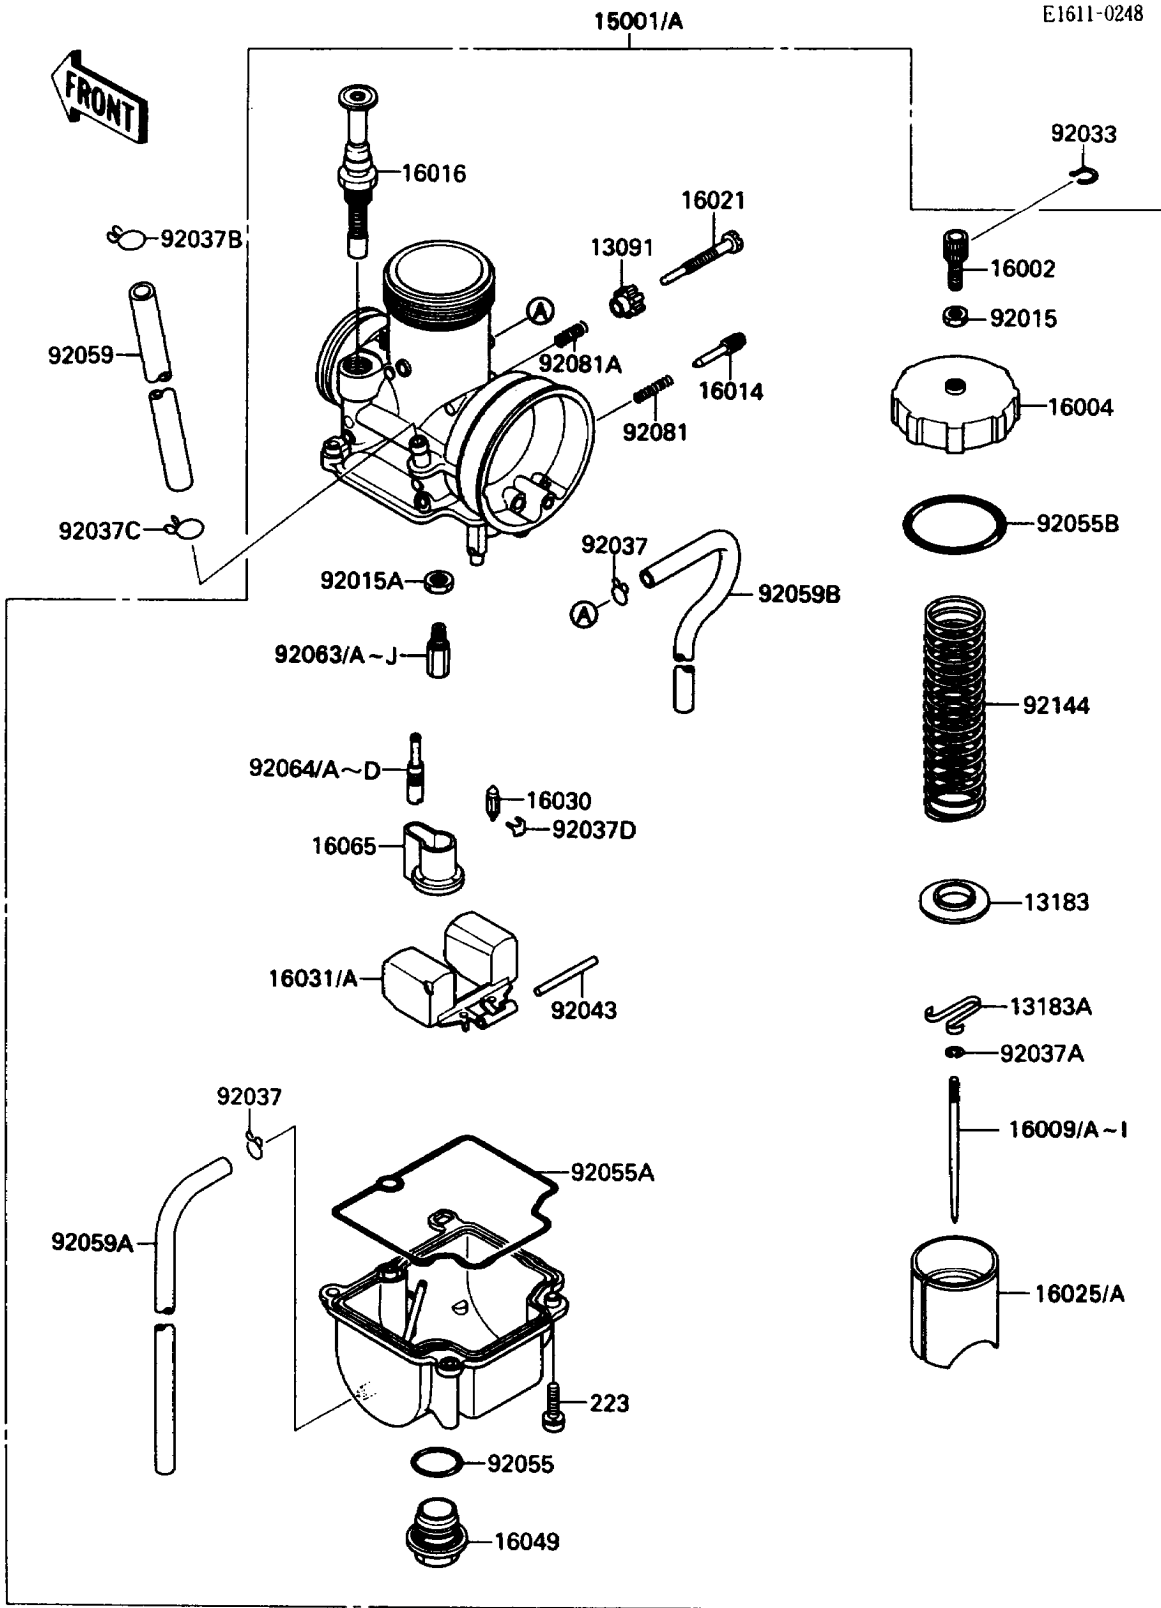

# 1989 KX80 PARTS DIAGRAM

Carburetor

## Carburetor

ITEM NAME	PART NUMBER	QUANTITY
HOLDER,STOP SCREW (Ref # 13091)	13091-1492	1
PLATE (Ref # 13183)	13183-1162	1
PLATE,THROTTLE (Ref # 13183A)	13183-1250	1
CARBURETOR-ASSY (Ref # 15001)	15001-1457	1
ADJUSTER-CABLE (Ref # 16002)	16002-1056	1
CAP-CHAMBER,MIXING (Ref # 16004)	16004-1059	1
NEEDLE-JET,F1340H (Ref # 16009)	16009-1504	1
NEEDLE-JET,F1341H (Ref # 16009A)	16009-1505	1
NEEDLE-JET,F1342H (Ref # 16009B)	16009-1506	1
NEEDLE-JET,F1343H (Ref # 16009C)	16009-1507	1
NEEDLE-JET,F1344H (Ref # 16009D)	16009-1508	1
SCREW-PILOT AIR (Ref # 16014)	16014-1033	1
PLUNGER,STARTER (Ref # 16016)	16016-1028	1
SCREW-THROTTLE STOP (Ref # 16021)	16021-1121	1
VALVE-THROTTLE,CA6.0 (Ref # 16025)	16025-1143	1
VALVE-FLOAT (Ref # 16030)	16030-1064	1
FLOAT (Ref # 16031)	16031-1065	1
COVER-MAIN JET (Ref # 16049)	16049-1051	1
HOLDER-CARBURETOR (Ref # 16065)	16065-1162	1
NUT,CABLE ADJUST LOCK (Ref # 92015)	92015-1574	1
NUT (Ref # 92015A)	92015-1674	1
RING-SNAP (Ref # 92033)	92036-018	1
CLAMP,TUBE (Ref # 92037)	92037-1396	2
CLAMP,JET NEEDLE (Ref # 92037A)	92037-1401	1
CLAMP,TUBE (Ref # 92037B)	92037-147	1
CLAMP (Ref # 92037C)	92037-1712	1
CLAMP,FLOAT (Ref # 92037D)	92037-1991	1
PIN,FLOAT (Ref # 92043)	92043-1207	1
RING-O,MAIN JET COVER (Ref # 92055)	92055-1167	1