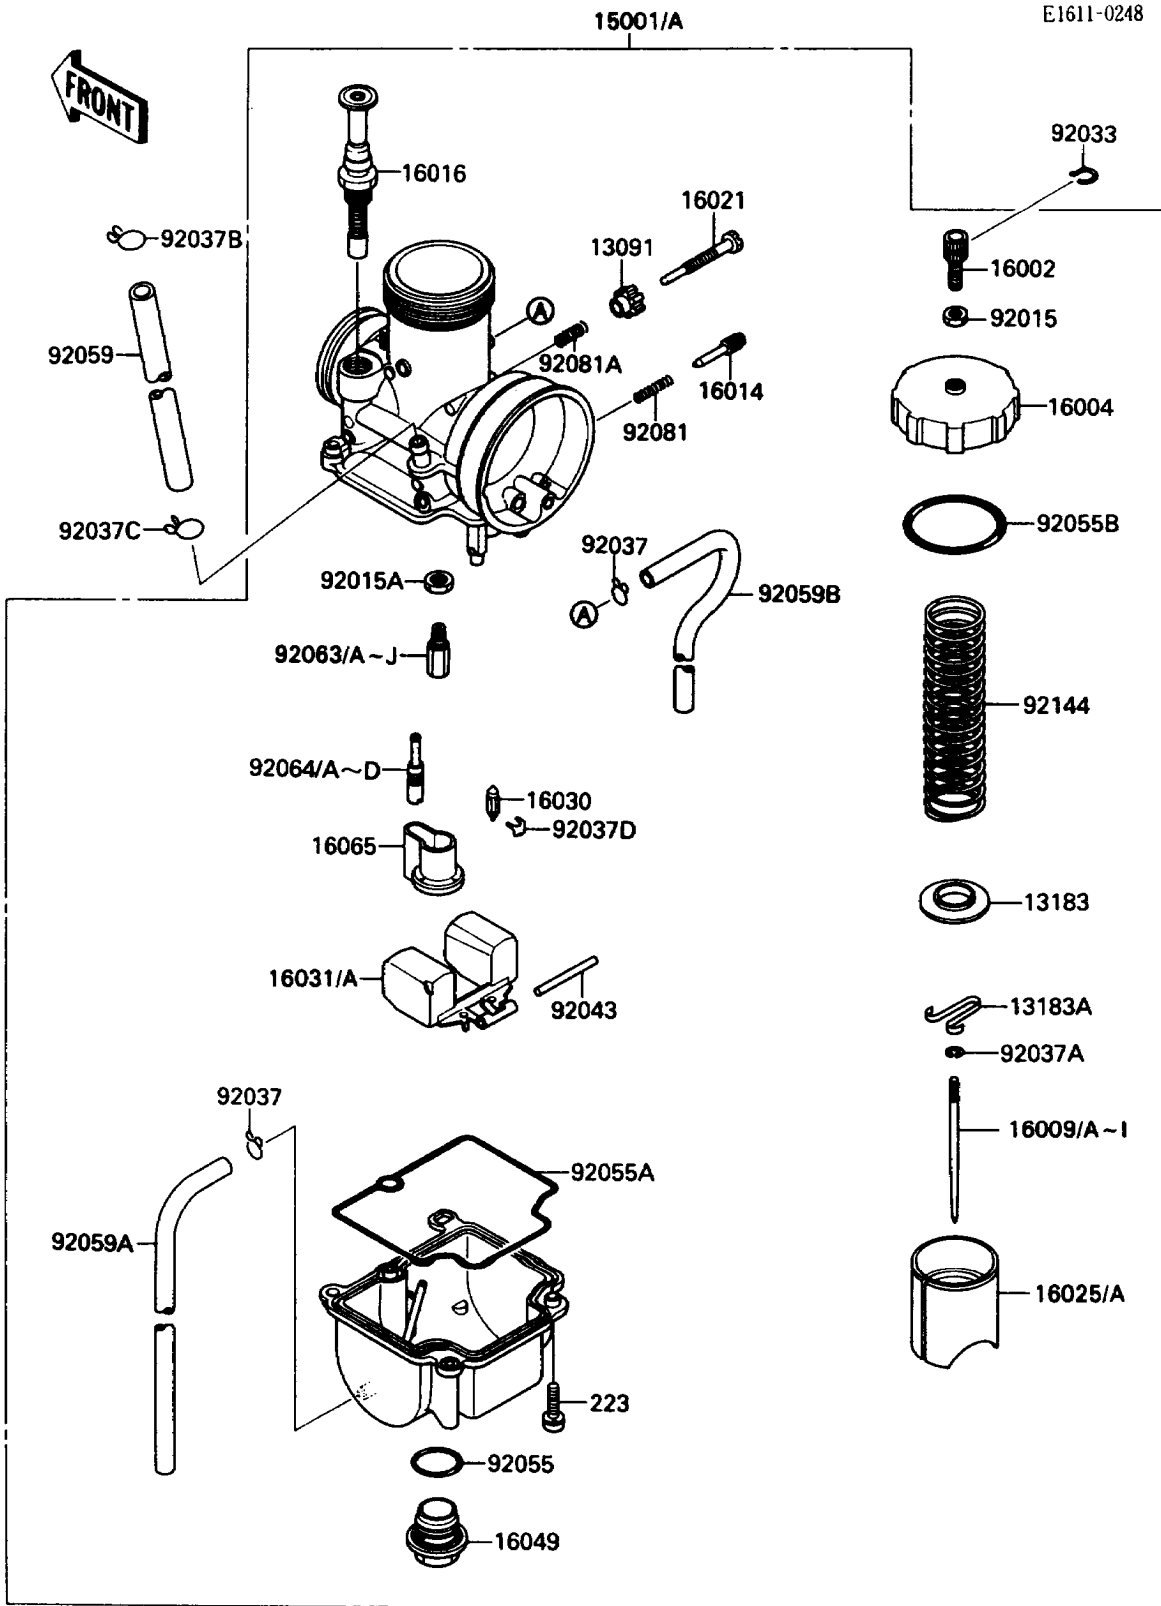

1990 KX80 PARTS DIAGRAM

Carburetor