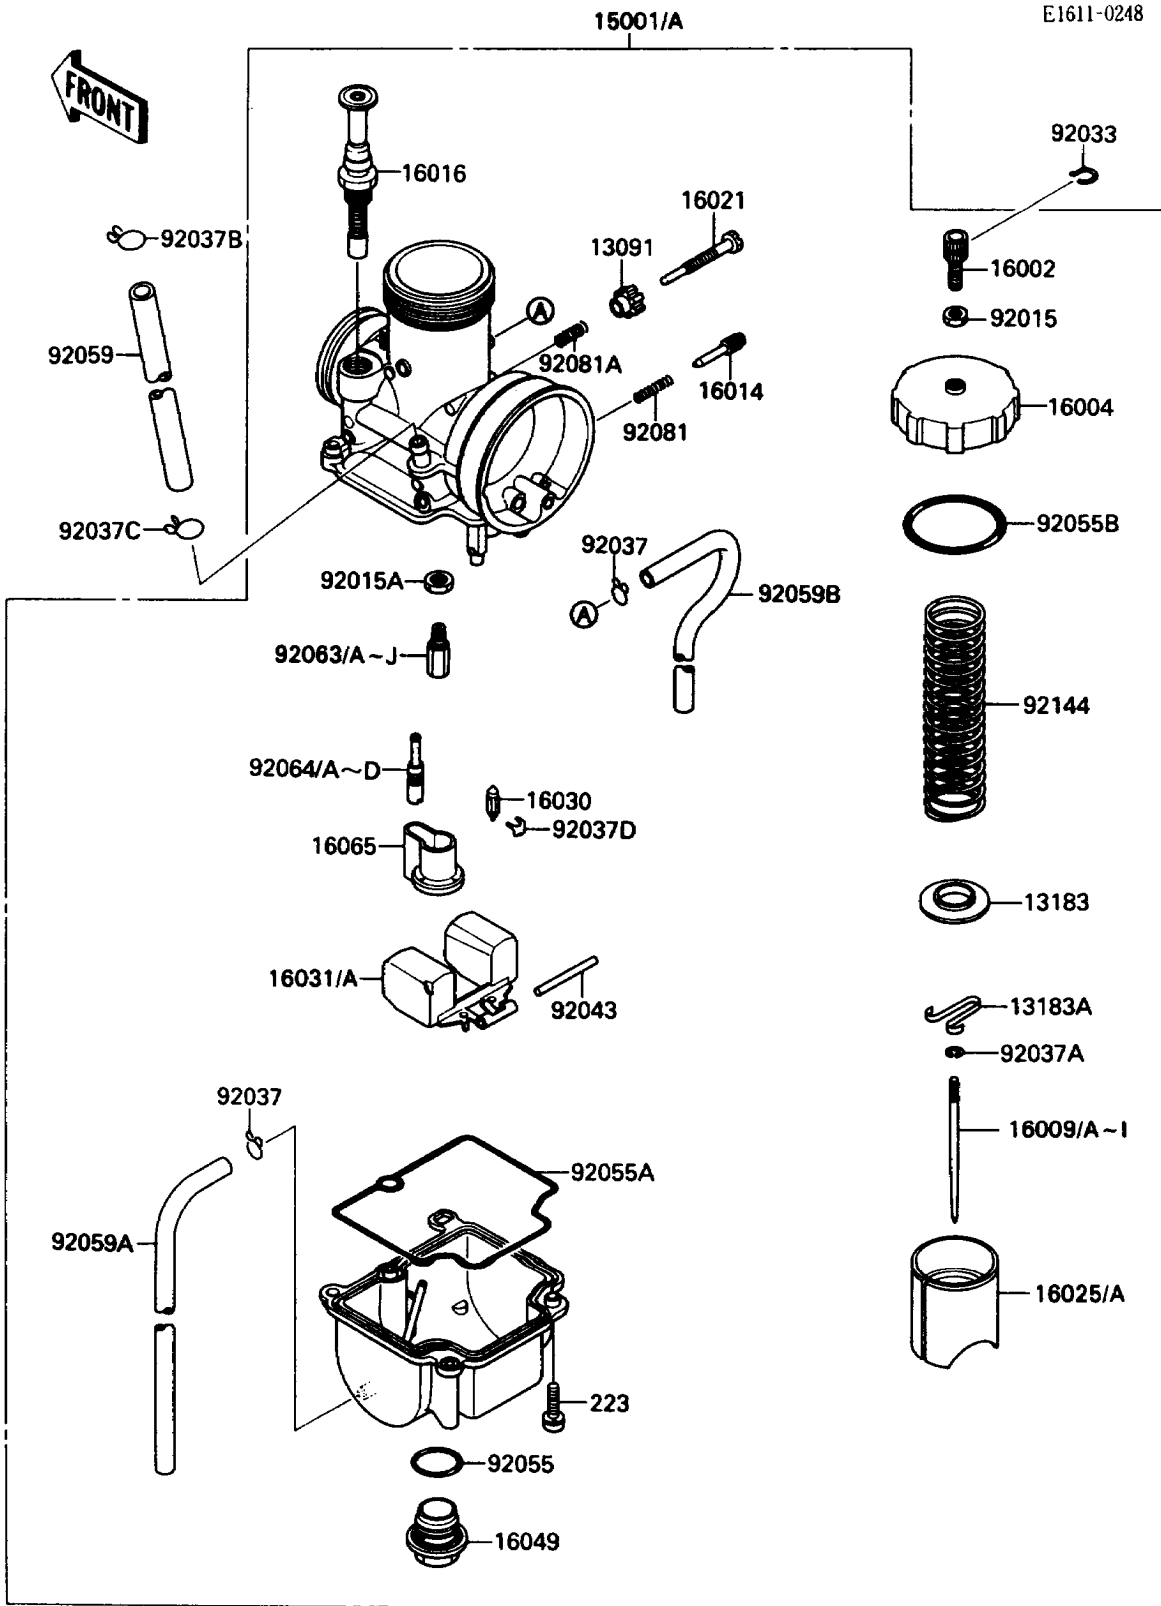

1989 Big Wheel PARTS DIAGRAM

Carburetor

1989 Big Wheel PARTS LIST

Carburetor

ITEM NAME	PART NUMBER	QUANTITY
HOLDER,STOP SCREW (Ref # 13091)	13091-1492	1
PLATE (Ref # 13183)	13183-1162	1
PLATE,THROTTLE (Ref # 13183A)	13183-1250	1
CARBURETOR-ASSY (Ref # 15001)	15001-1457	1
ADJUSTER-CABLE (Ref # 16002)	16002-1056	1
CAP-CHAMBER,MIXING (Ref # 16004)	16004-1059	1
NEEDLE-JET,F1340H (Ref # 16009)	16009-1504	1
NEEDLE-JET,F1341H (Ref # 16009A)	16009-1505	1
NEEDLE-JET,F1342H (Ref # 16009B)	16009-1506	1
NEEDLE-JET,F1343H (Ref # 16009C)	16009-1507	1
NEEDLE-JET,F1344H (Ref # 16009D)	16009-1508	1
SCREW-PILOT AIR (Ref # 16014)	16014-1033	1
PLUNGER,STARTER (Ref # 16016)	16016-1028	1
SCREW-THROTTLE STOP (Ref # 16021)	16021-1121	1
VALVE-THROTTLE,CA6.0 (Ref # 16025)	16025-1143	1
VALVE-FLOAT (Ref # 16030)	16030-1064	1
FLOAT (Ref # 16031)	16031-1065	1
COVER-MAIN JET (Ref # 16049)	16049-1051	1
HOLDER-CARBURETOR (Ref # 16065)	16065-1162	1
NUT,CABLE ADJUST LOCK (Ref # 92015)	92015-1574	1
NUT (Ref # 92015A)	92015-1674	1
RING-SNAP (Ref # 92033)	92036-018	1
CLAMP,TUBE (Ref # 92037)	92037-1396	2
CLAMP,JET NEEDLE (Ref # 92037A)	92037-1401	1
CLAMP,TUBE (Ref # 92037B)	92037-147	1
CLAMP (Ref # 92037C)	92037-1712	1
CLAMP,FLOAT (Ref # 92037D)	92037-1991	1
PIN,FLOAT (Ref # 92043)	92043-1207	1
RING-O,MAIN JET COVER (Ref # 92055)	92055-1167	1