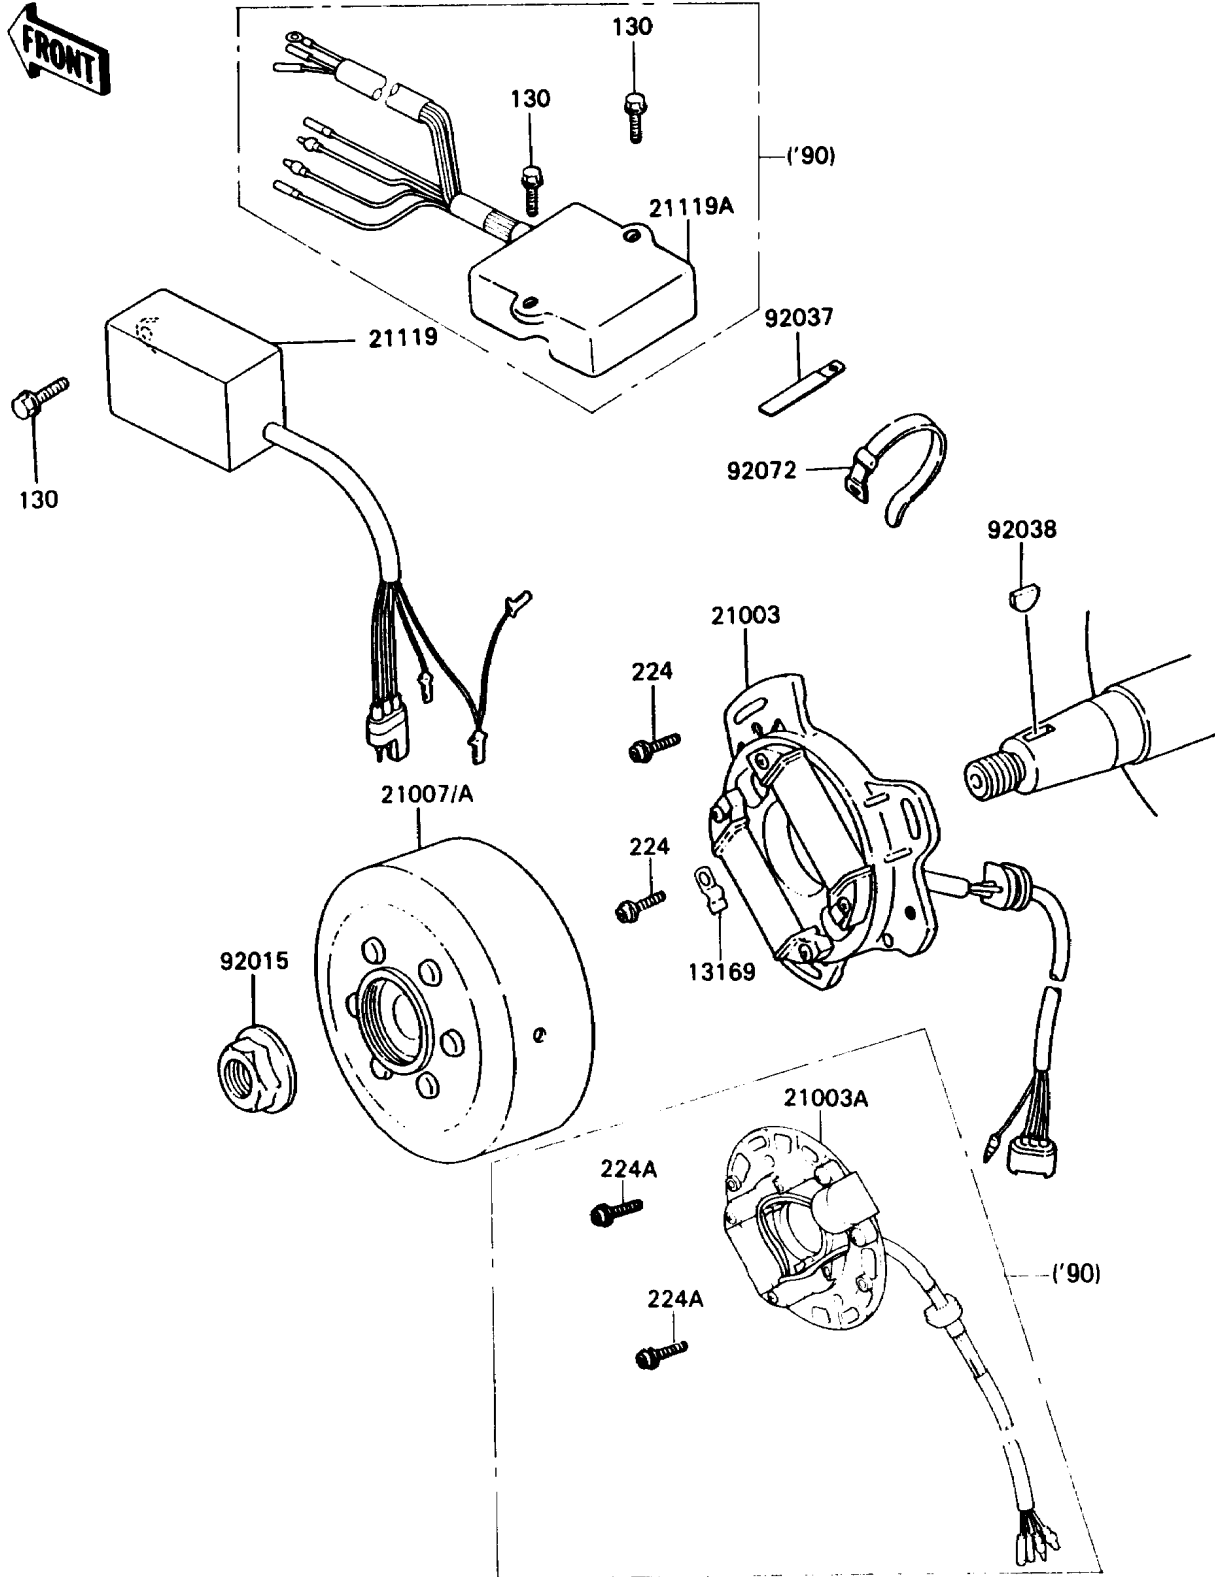

# 1989 KX80 PARTS DIAGRAM

Generator

E1810-0139

# 1989 KX80 PARTS LIST

## Generator

ITEM NAME	PART NUMBER	QUANTITY
PLATE,GRIP (Ref # 13169)	13169-1760	1
STATOR (Ref # 21003)	21003-1196	1
ROTOR,MAGNETO (Ref # 21007)	21007-1181	1
IGNITER (Ref # 21119)	21119-1260	1
NUT,FLANGED,10MM (Ref # 92015)	92015-077	1
CLAMP,WIRING HARNESS (Ref # 92037)	92037-1069	1
KEY,WOODRUFF (Ref # 92038)	92038-001	1
BAND,L=218 (Ref # 92072)	92072-032	1
BOLT-FLANGED,6X12 (Ref # 130)	130G0612	1
SCREW-PAN-WP-CROS (Ref # 224)	224B0514	3