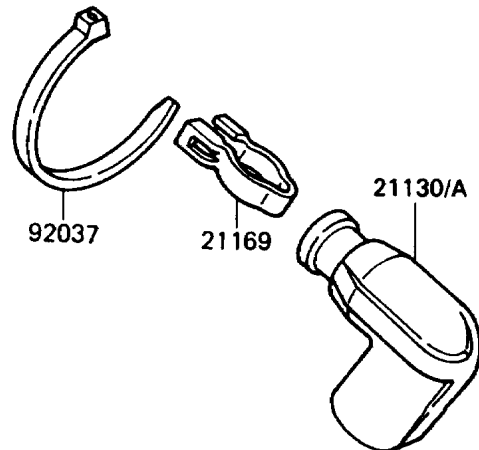

1989 Big Wheel PARTS DIAGRAM

Ignition System

E1830-0234

1989 Big Wheel PARTS LIST

Ignition System

ITEM NAME	PART NUMBER	QUANTITY
COIL-IGNITION (Ref # 21121)	21121-1057	1
CAP-SPARK PLUG (Ref # 21130)	21130-1006	1
TERMINAL,PLUG CAP (Ref # 21169)	21169-001	1
CLAMP (Ref # 92037)	92037-1173	1
PLUG-SPARK,B9EG(NGK) (Ref # 92070)	92070-1058	1
BOLT-FLANGED-SMALL (Ref # 132)	132G0616	2