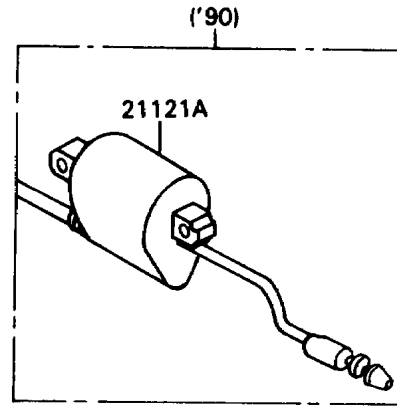

1989 Big Wheel PARTS DIAGRAM

Ignition System

E1830-0234

1989 Big Wheel PARTS LIST

Ignition System

ITEM NAME	PART NUMBER	QUANTITY
COIL-IGNITION (Ref # 21121)	21121-1057	1
CAP-SPARK PLUG (Ref # 21130)	21130-1006	1
TERMINAL,PLUG CAP (Ref # 21169)	21169-001	1
CLAMP (Ref # 92037)	92037-1173	1
PLUG-SPARK,B9EG(NGK) (Ref # 92070)	92070-1058	1
BOLT-FLANGED-SMALL (Ref # 132)	132G0616	2