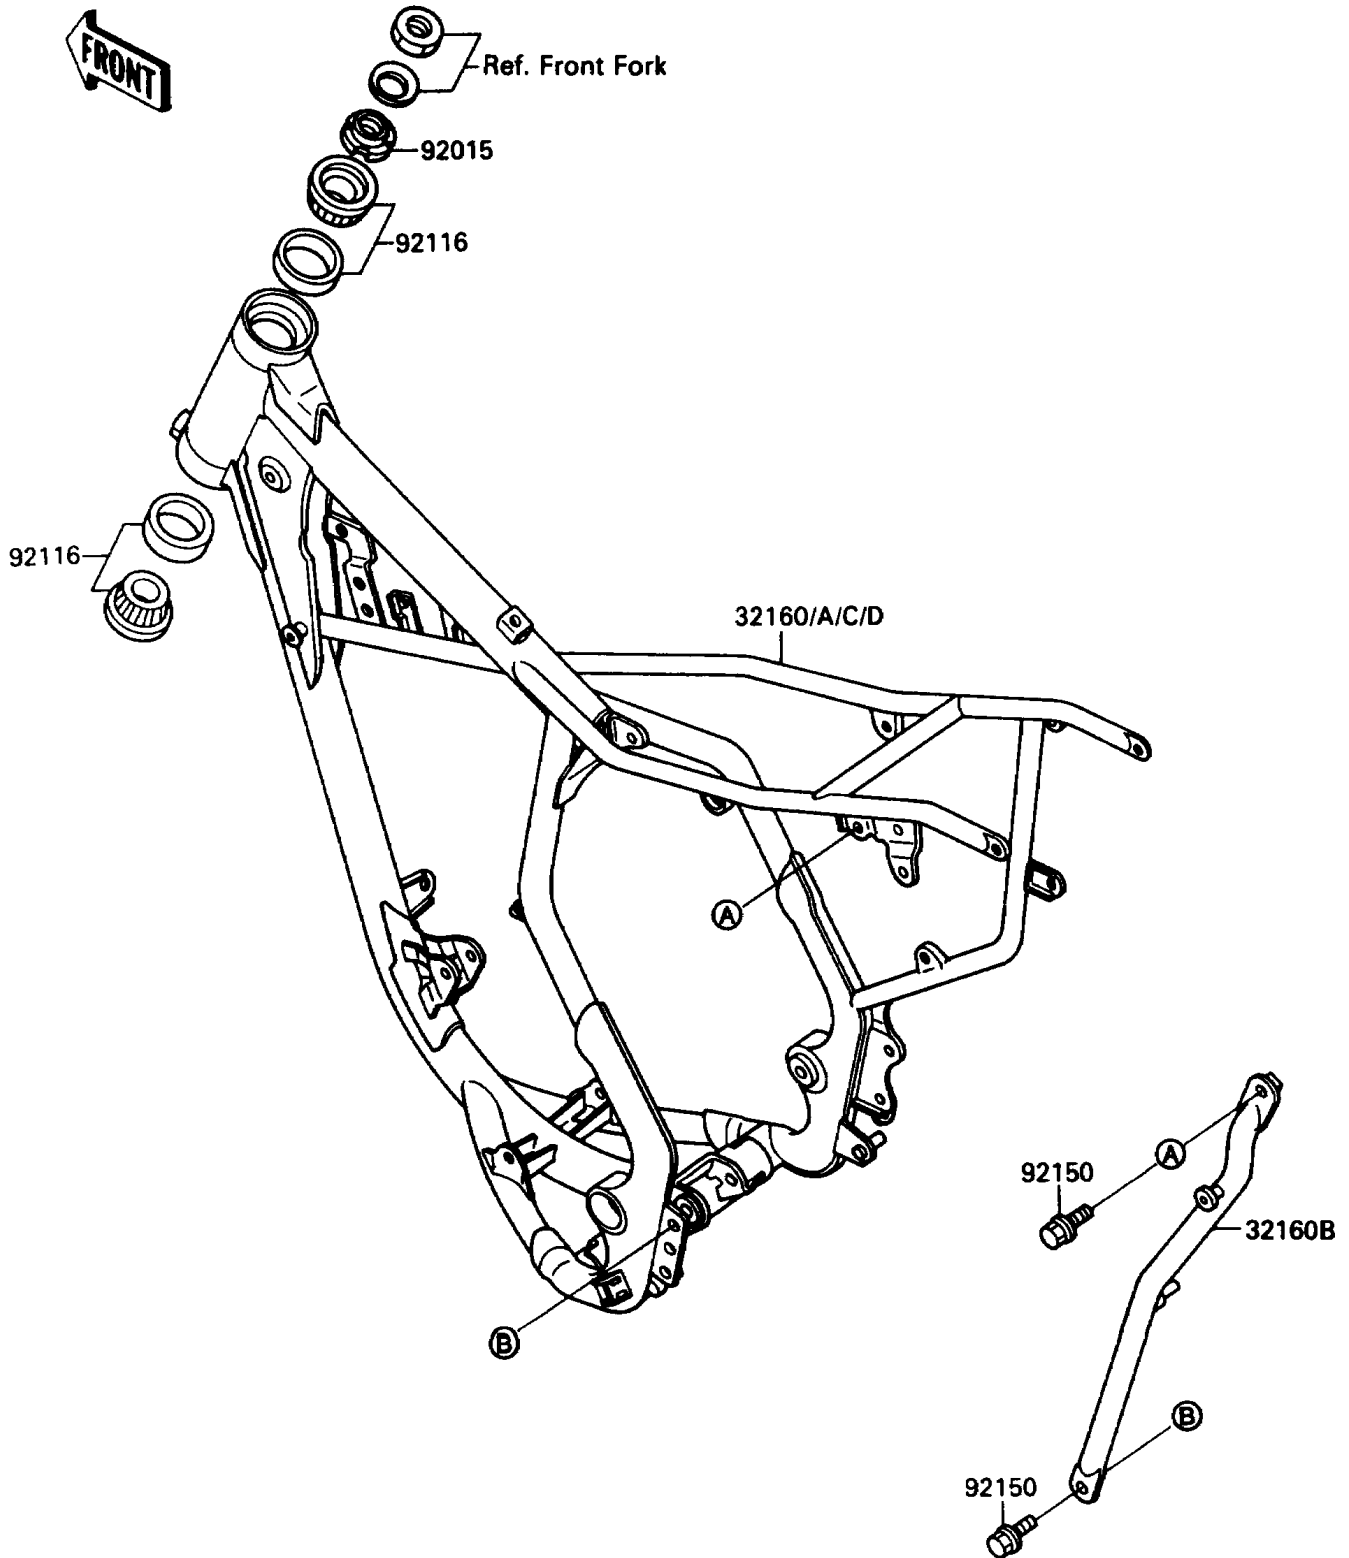

# 1989 KX80 PARTS DIAGRAM

Frame

F2120-0316

# 1989 KX80 PARTS LIST

## Frame

ITEM NAME	PART NUMBER	QUANTITY
FRAME-COMP,FR (Ref # 32160)	32160-1012	1
FRAME-COMP,RR (Ref # 32160B)	32160-1035	1
NUT,25MM (Ref # 92015)	92090-024	1
BEARING-ROLLER,H1-CAP32005JRRS (Ref # 92116)	92116-1065	2
BOLT,SOCKET,10X16 (Ref # 92150)	92150-1111	2