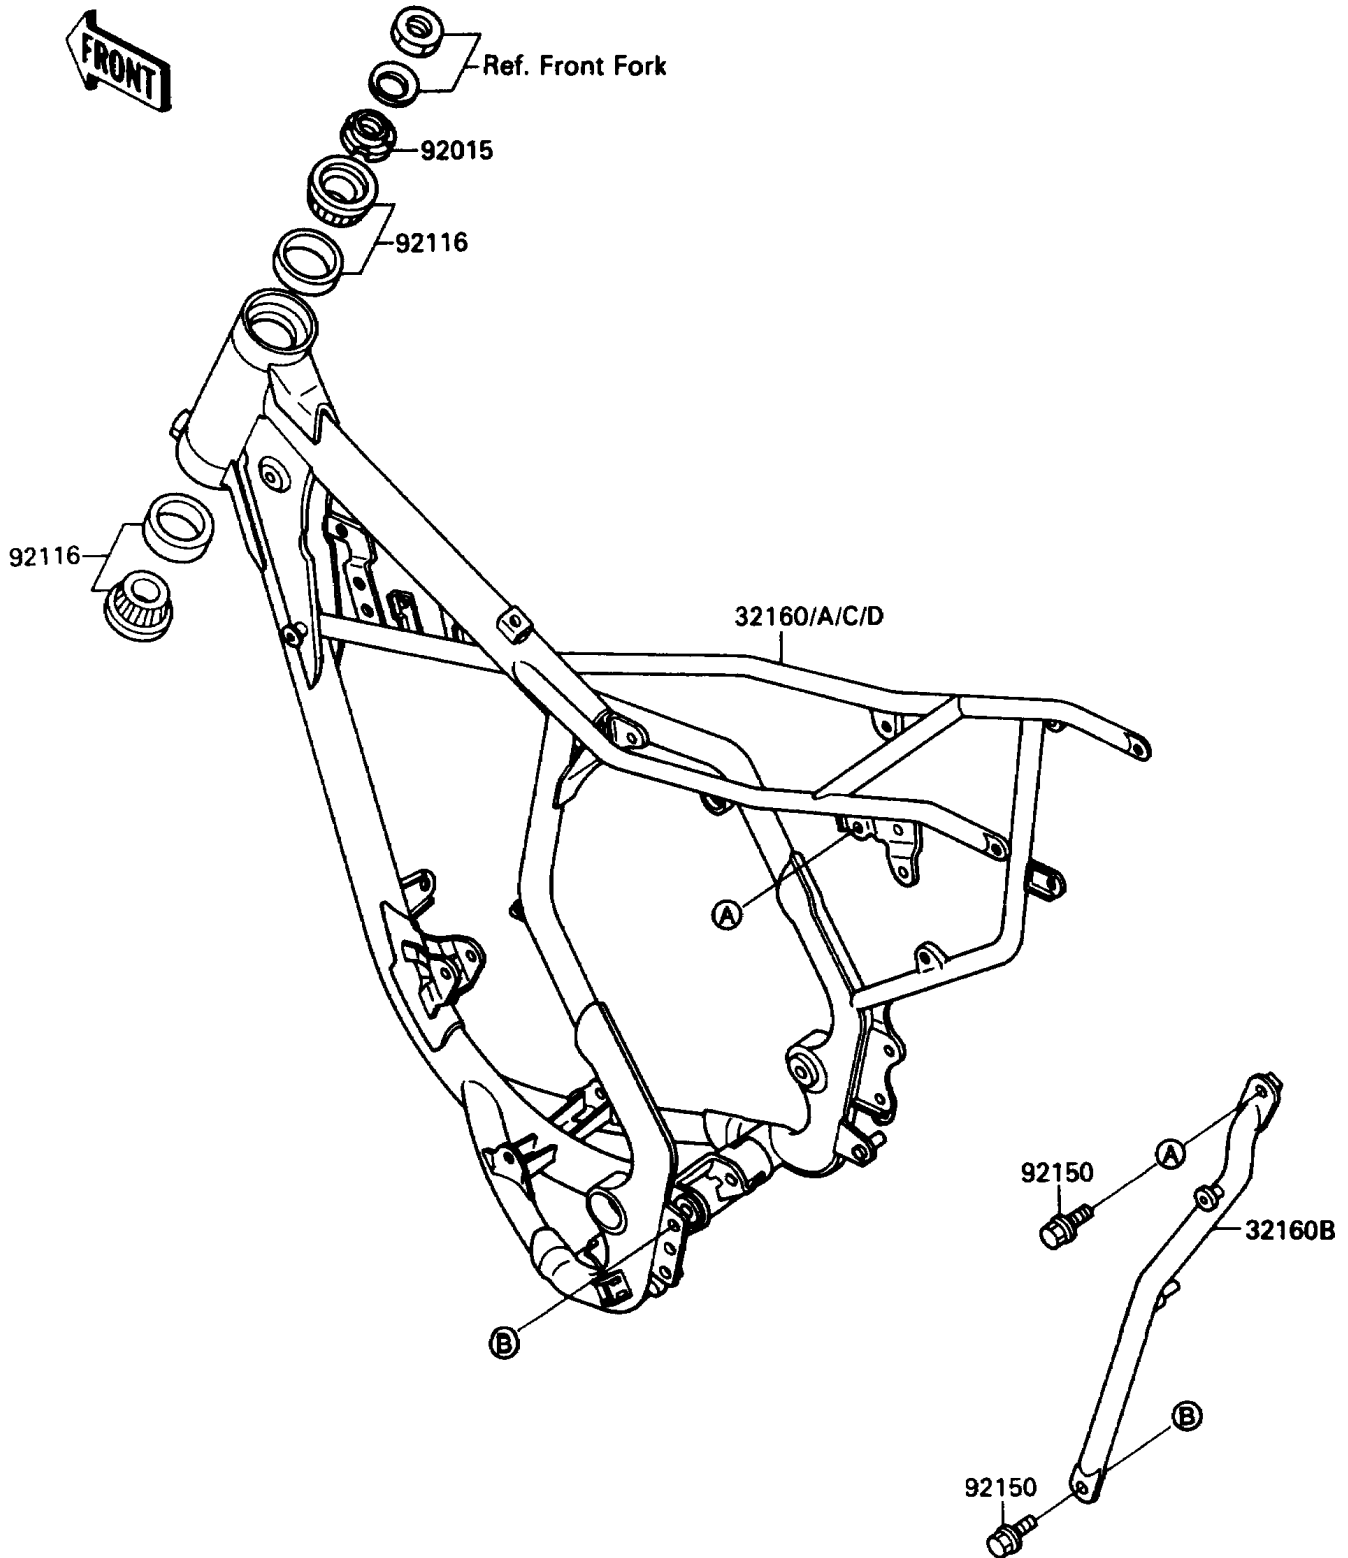

1990 KX80 PARTS DIAGRAM

Frame

F2120-0316

1990 KX80 PARTS LIST

Frame

ITEM NAME	PART NUMBER	QUANTITY
FRAME-COMP,RR (Ref # 32160B)	32160-1035	1
FRAME-COMP,FR (Ref # 32160C)	32160-1085	1
NUT,25MM (Ref # 92015)	92090-024	1
BEARING-ROLLER,H1-CAP32005JRRS (Ref # 92116)	92116-1065	2
BOLT,SOCKET,10X16 (Ref # 92150)	92150-1111	2