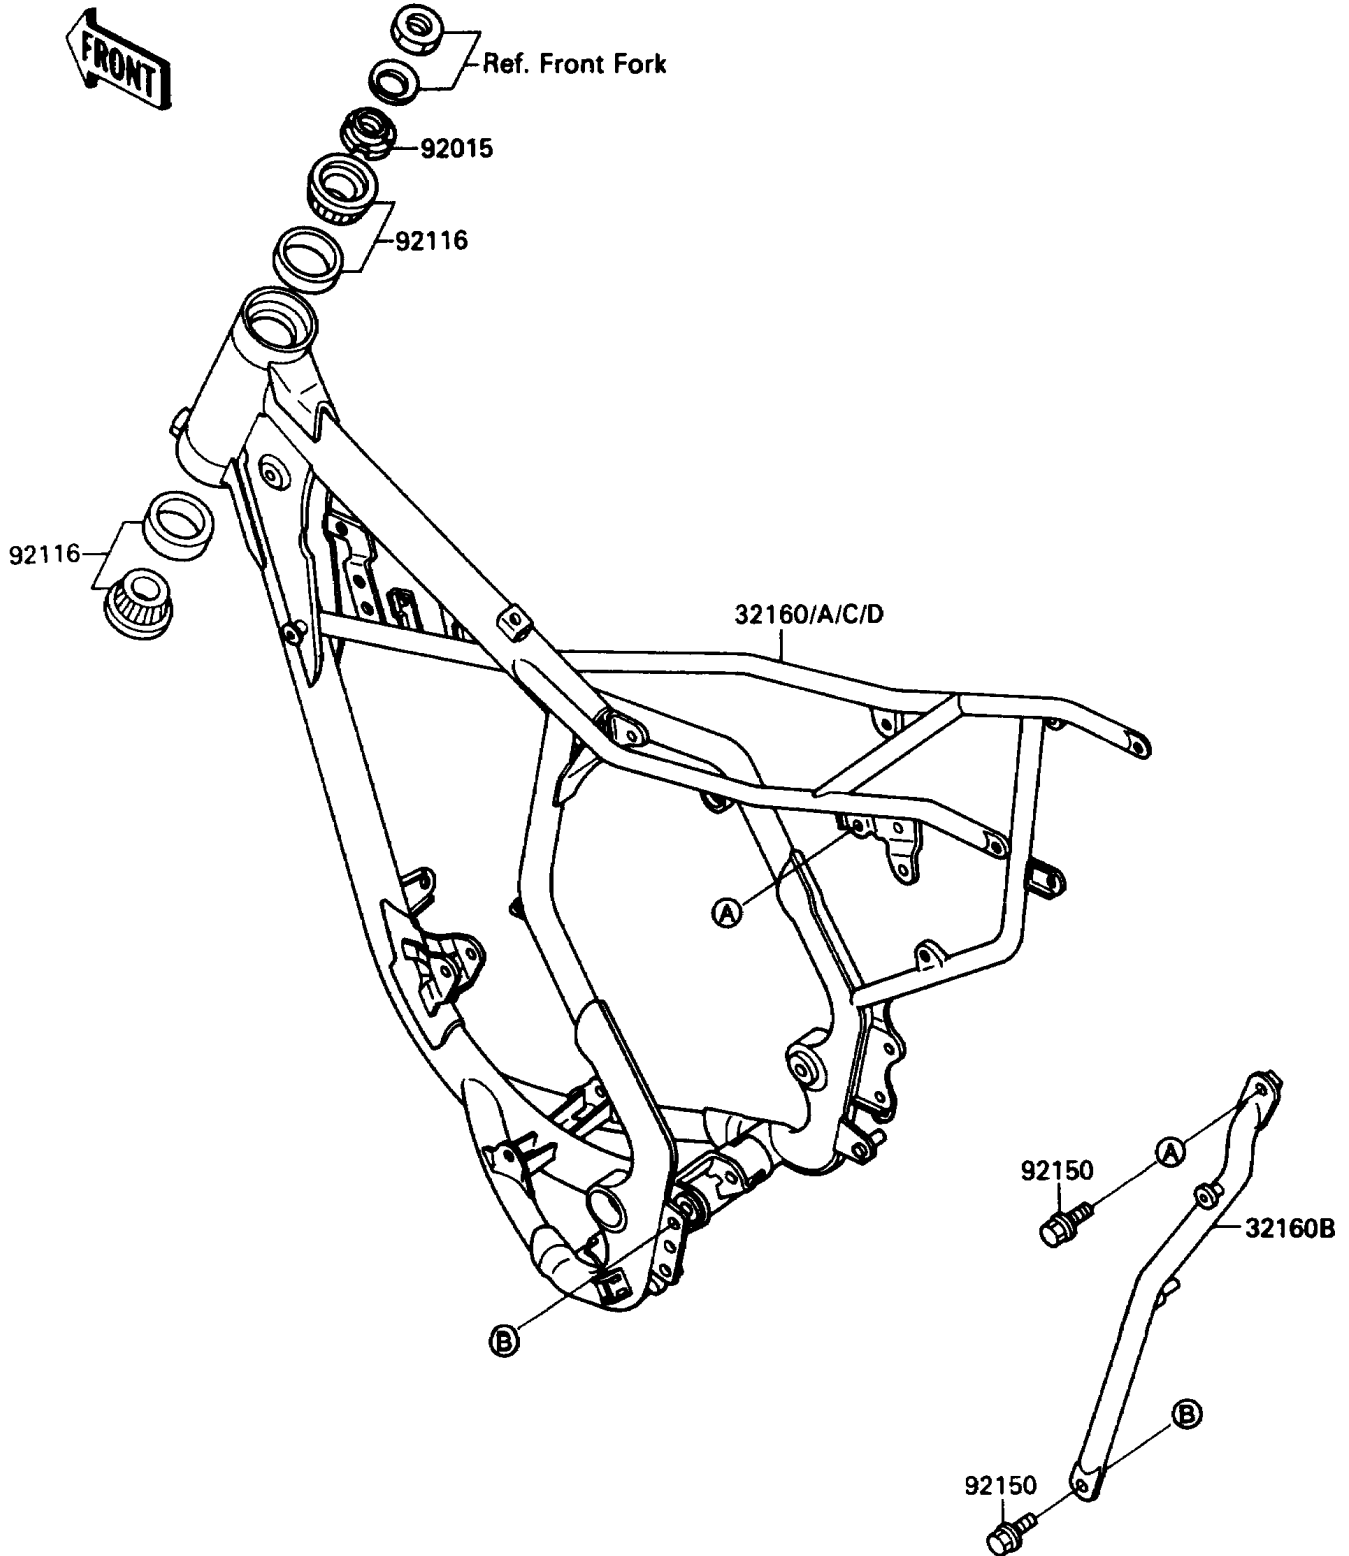

1990 KX80 PARTS DIAGRAM

Frame

F2120-0316

1990 KX80 PARTS LIST

Frame

ITEM NAME	PART NUMBER	QUANTITY
FRAME-COMP,RR (Ref # 32160B)	32160-1035	1
FRAME-COMP,FR (Ref # 32160C)	32160-1085	1
NUT,25MM (Ref # 92015)	92090-024	1
BEARING-ROLLER,H1-CAP32005JRRS (Ref # 92116)	92116-1065	2
BOLT,SOCKET,10X16 (Ref # 92150)	92150-1111	2