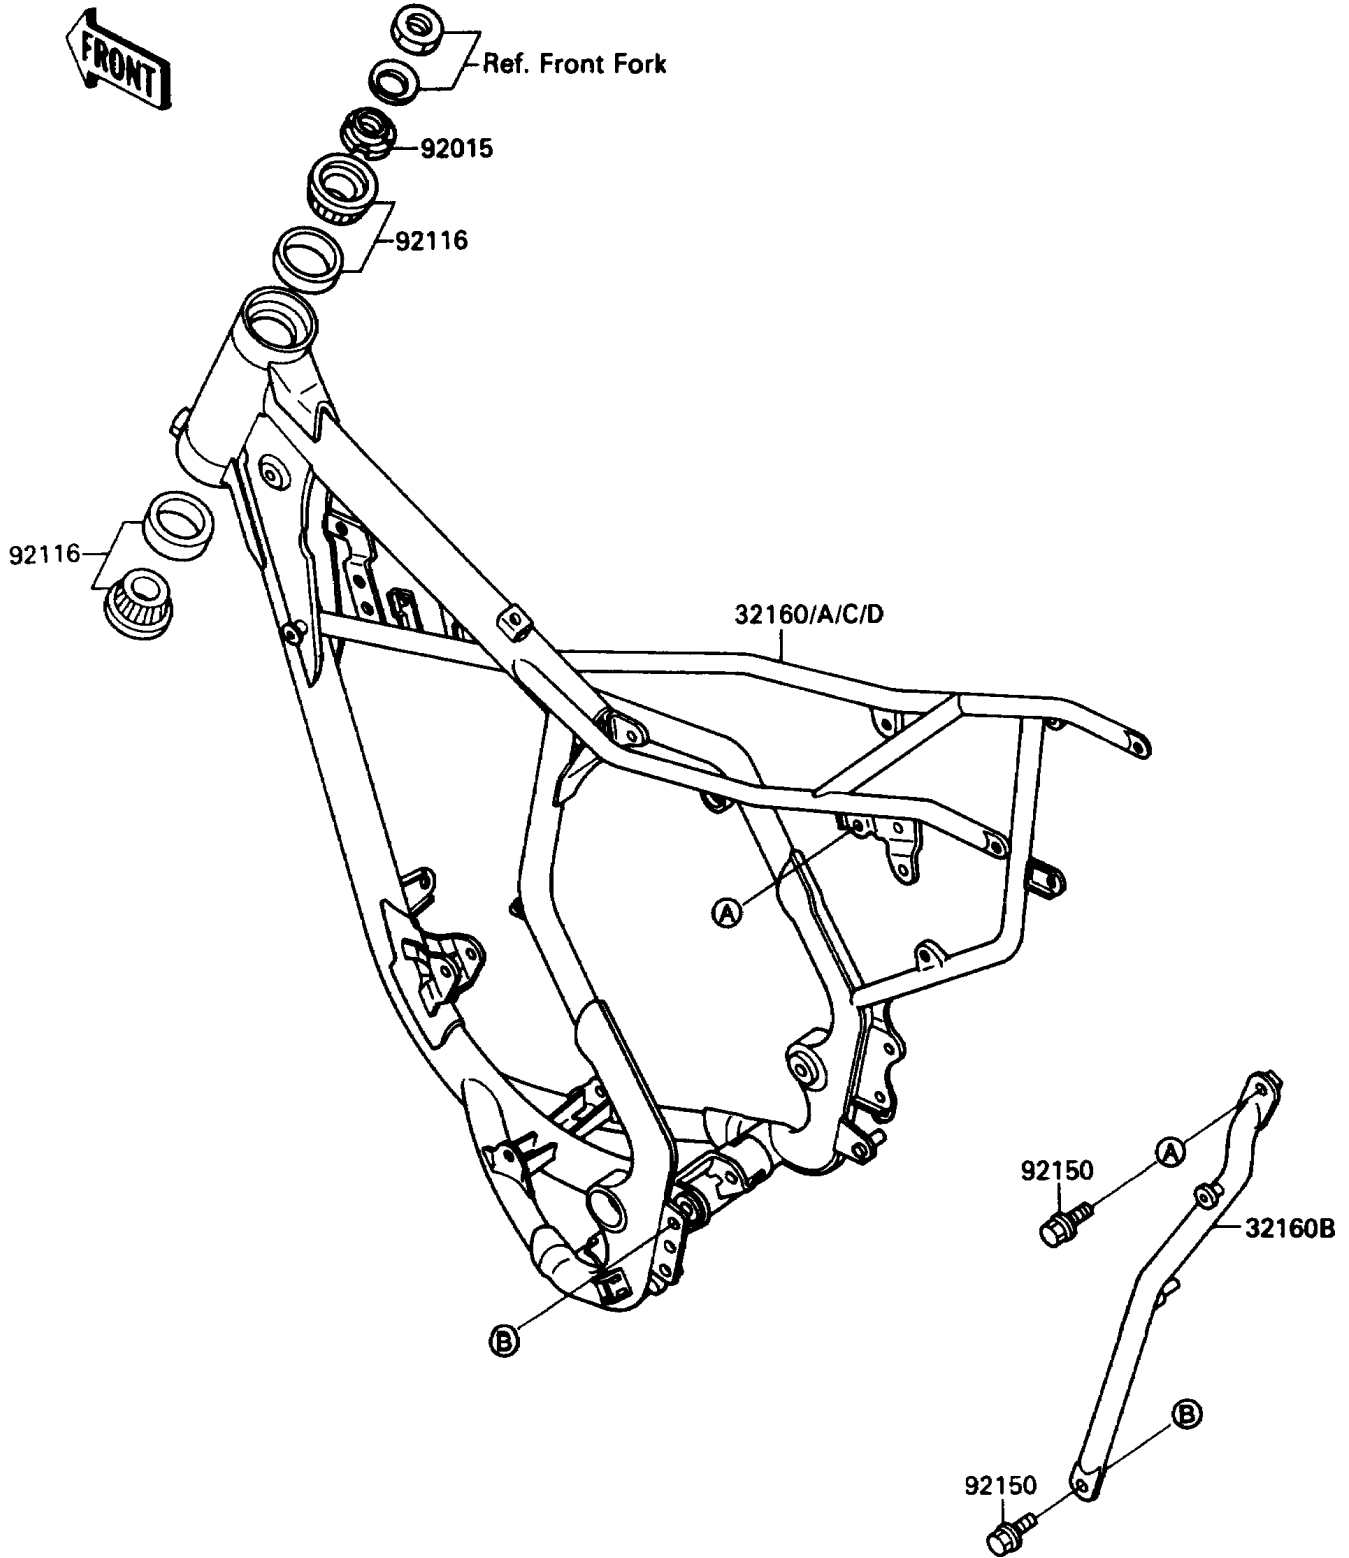

1990 Big Wheel PARTS DIAGRAM

Frame

F2120-0316

1990 Big Wheel PARTS LIST

Frame

ITEM NAME	PART NUMBER	QUANTITY
FRAME-COMP,RR (Ref # 32160B)	32160-1035	1
FRAME-COMP,FR (Ref # 32160D)	32160-1086	1
NUT,25MM (Ref # 92015)	92090-024	1
BEARING-ROLLER,H1-CAP32005JRRS (Ref # 92116)	92116-1065	2
BOLT,SOCKET,10X16 (Ref # 92150)	92150-1111	2