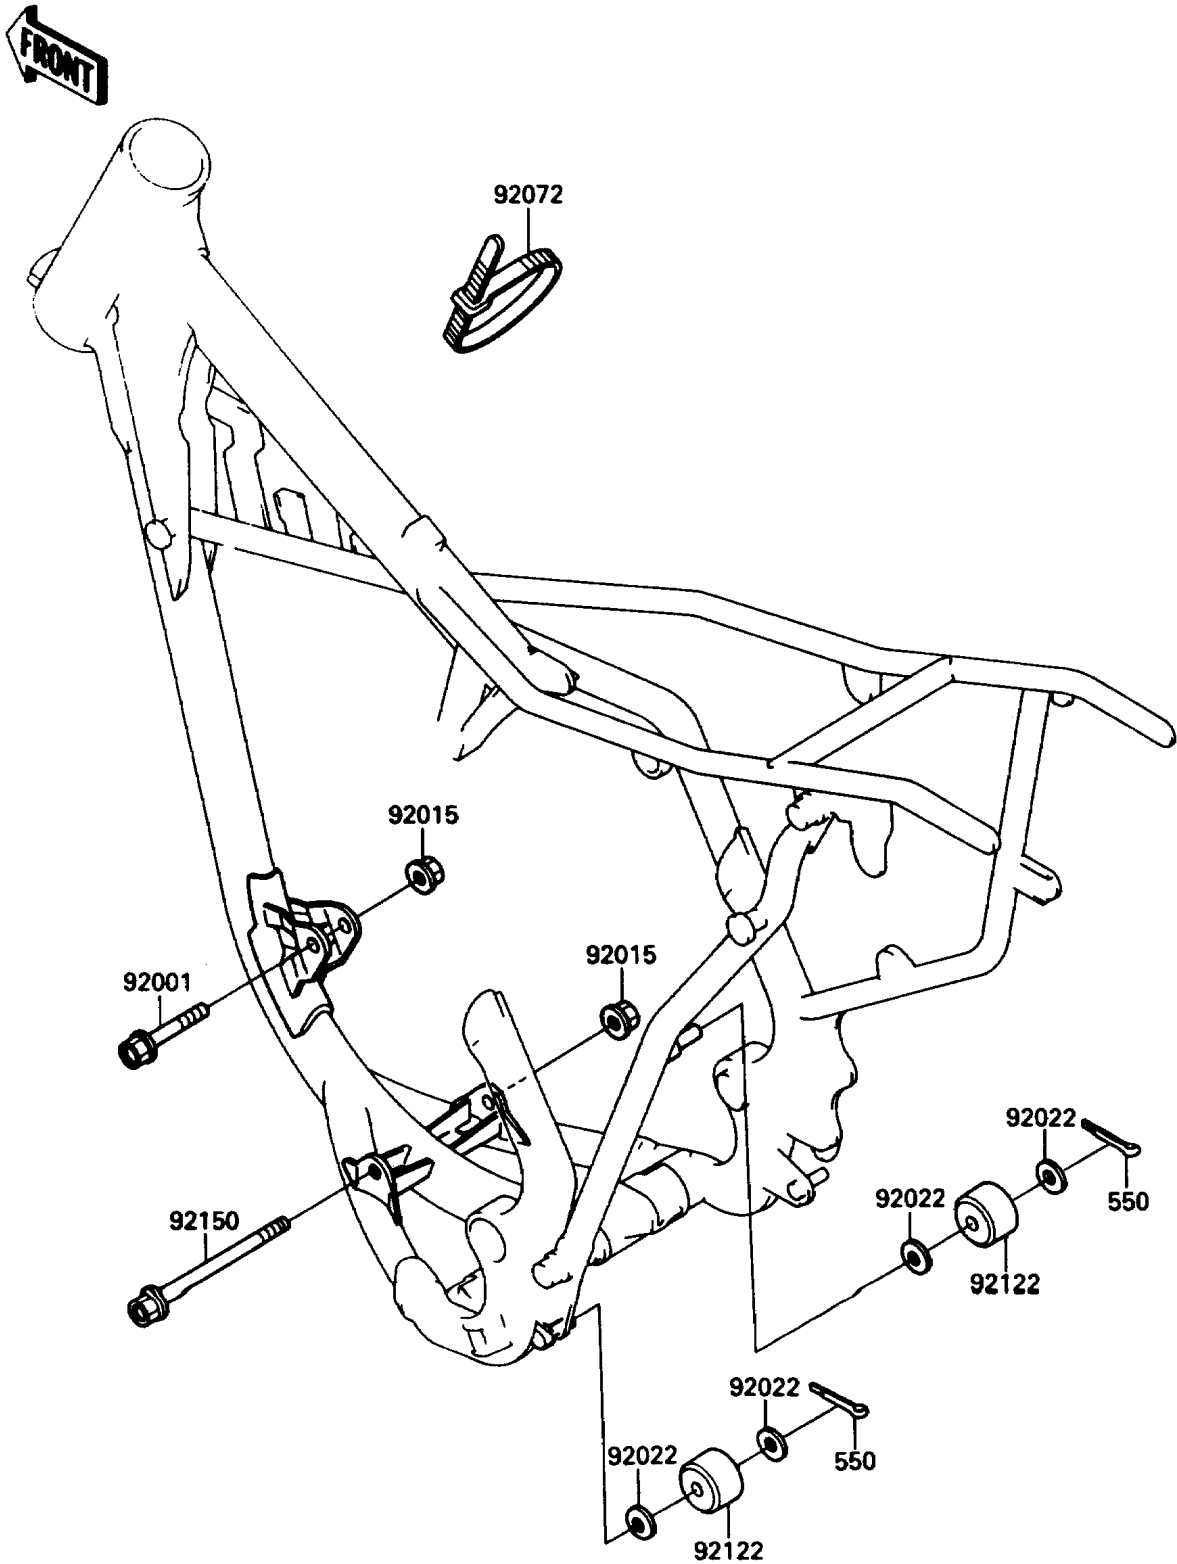

1989 Big Wheel PARTS DIAGRAM

Frame Fittings

F2131-0257

1989 Big Wheel PARTS LIST

Frame Fittings

ITEM NAME	PART NUMBER	QUANTITY
BOLT,FLANGED,8X63 (Ref # 92001)	92001-1006	1
NUT,FLANGED,LOCK,8MM (Ref # 92015)	92015-1668	2
WASHER,10.5X20X1 (Ref # 92022)	92022-239	4
BAND,L=123 (Ref # 92072)	92072-030	1
ROLLER,CHAIN GUIDE (Ref # 92122)	92122-1155	2
BOLT,FLANGED,8X105 (Ref # 92150)	92001-1649	1
PIN-COTTER,2.5X15 (Ref # 550)	550D2515	2