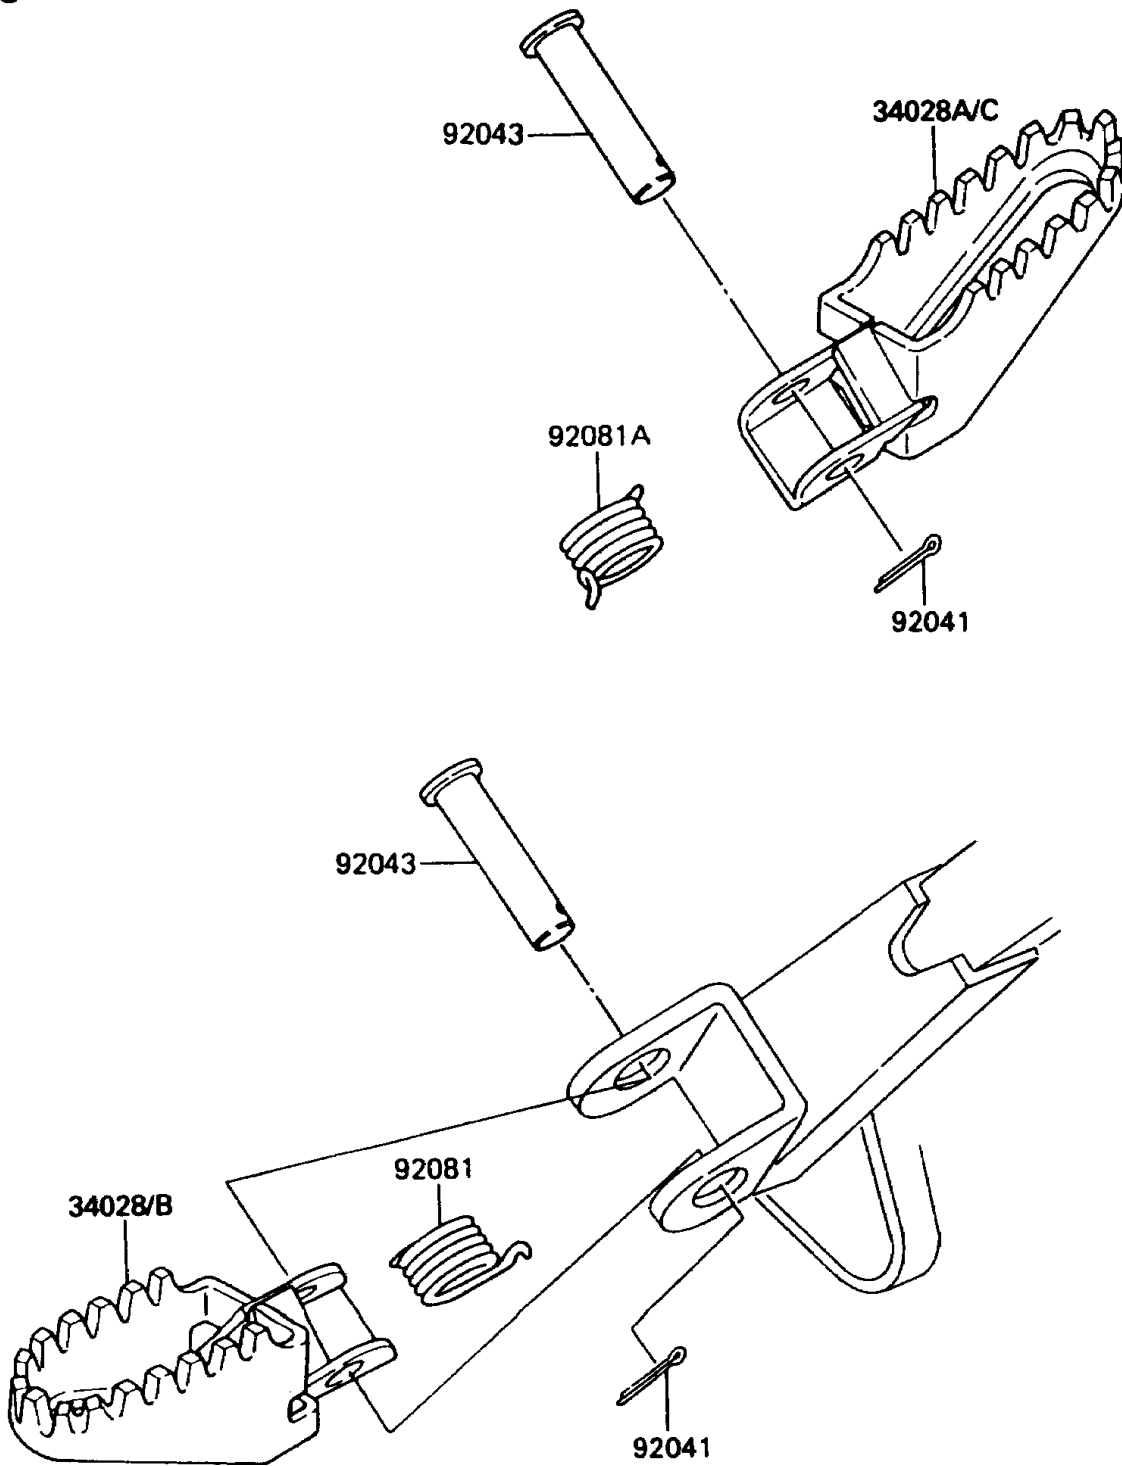

1989 KX80 PARTS DIAGRAM

Footrests

F2160-0141

1989 KX80 PARTS LIST

Footrests

ITEM NAME	PART NUMBER	QUANTITY
STEP,LH (Ref # 34028)	34028-1266	1
STEP,RH (Ref # 34028A)	34028-1267	1
COTTER,2.5X15 (Ref # 92041)	92041-1051	2
PIN,8X32 (Ref # 92043)	92043-1143	2
SPRING,FOOTREST,LH (Ref # 92081)	92081-1491	1
SPRING,FOOTREST,RH (Ref # 92081A)	92081-1543	1