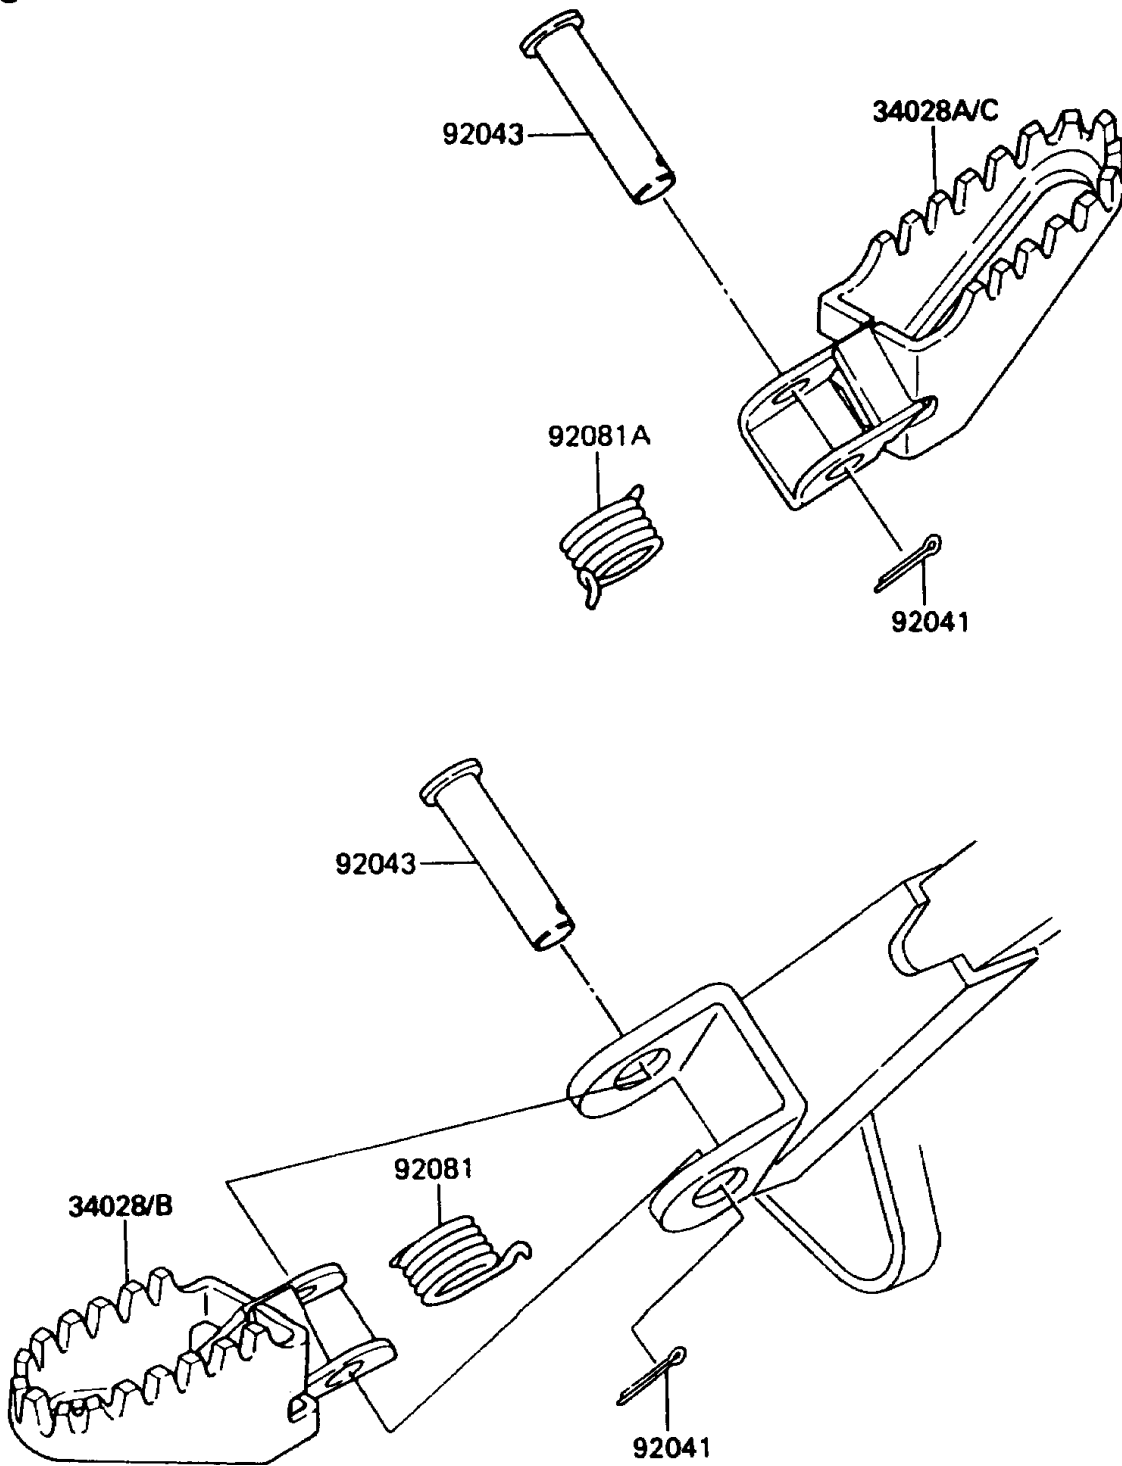

1990 KX80 PARTS DIAGRAM

Footrests

F2160-0141

1990 KX80 PARTS LIST

Footrests

| ITEM NAME | PART NUMBER | QUANTITY |
|-----------------------------------|-------------|----------|
| STEP,LH (Ref # 34028) | 34028-1266 | 1 |
| STEP,RH (Ref # 34028A) | 34028-1267 | 1 |
| COTTER,2.5X15 (Ref # 92041) | 92041-1051 | 2 |
| PIN,8X32 (Ref # 92043) | 92043-1143 | 2 |
| SPRING,FOOTREST,LH (Ref # 92081) | 92081-1491 | 1 |
| SPRING,FOOTREST,RH (Ref # 92081A) | 92081-1543 | 1 |