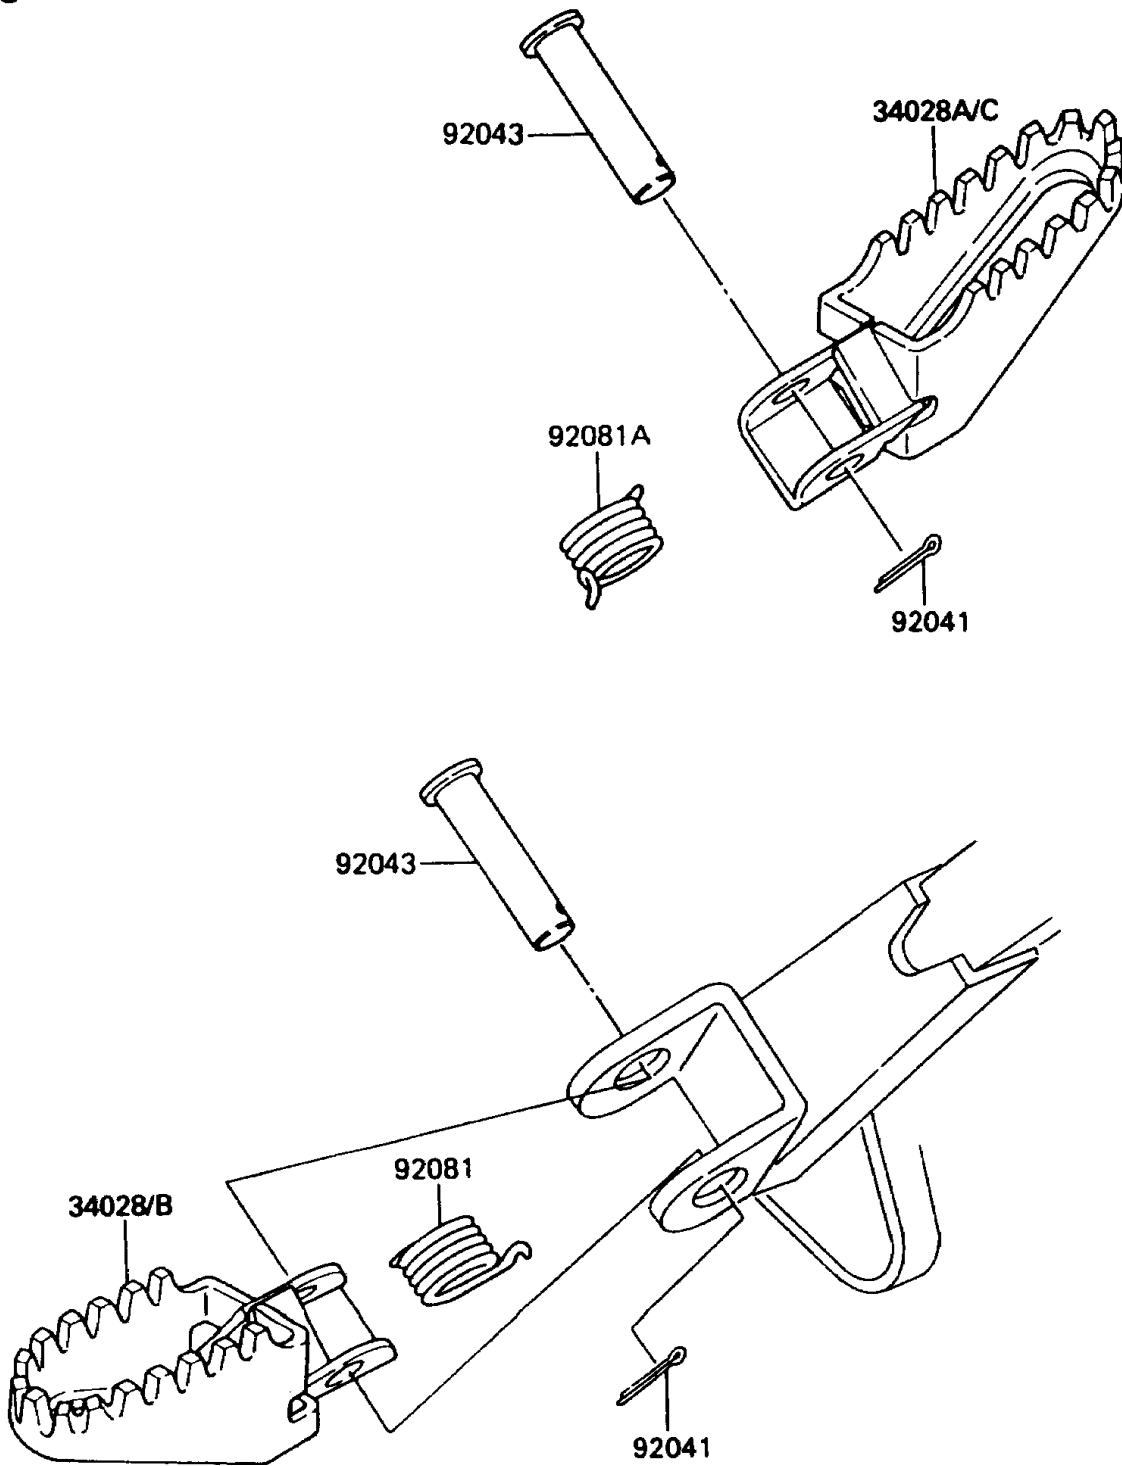

# 1989 Big Wheel PARTS DIAGRAM

Footrests

F2160-0141

# 1989 Big Wheel PARTS LIST

## Footrests

| ITEM NAME                         | PART NUMBER | QUANTITY |
|-----------------------------------|-------------|----------|
| STEP,LH (Ref # 34028B)            | 34028-1277  | 1        |
| STEP,RH (Ref # 34028C)            | 34028-1278  | 1        |
| COTTER,2.5X15 (Ref # 92041)       | 92041-1051  | 2        |
| PIN,8X32 (Ref # 92043)            | 92043-1143  | 2        |
| SPRING,FOOTREST,LH (Ref # 92081)  | 92081-1491  | 1        |
| SPRING,FOOTREST,RH (Ref # 92081A) | 92081-1543  | 1        |