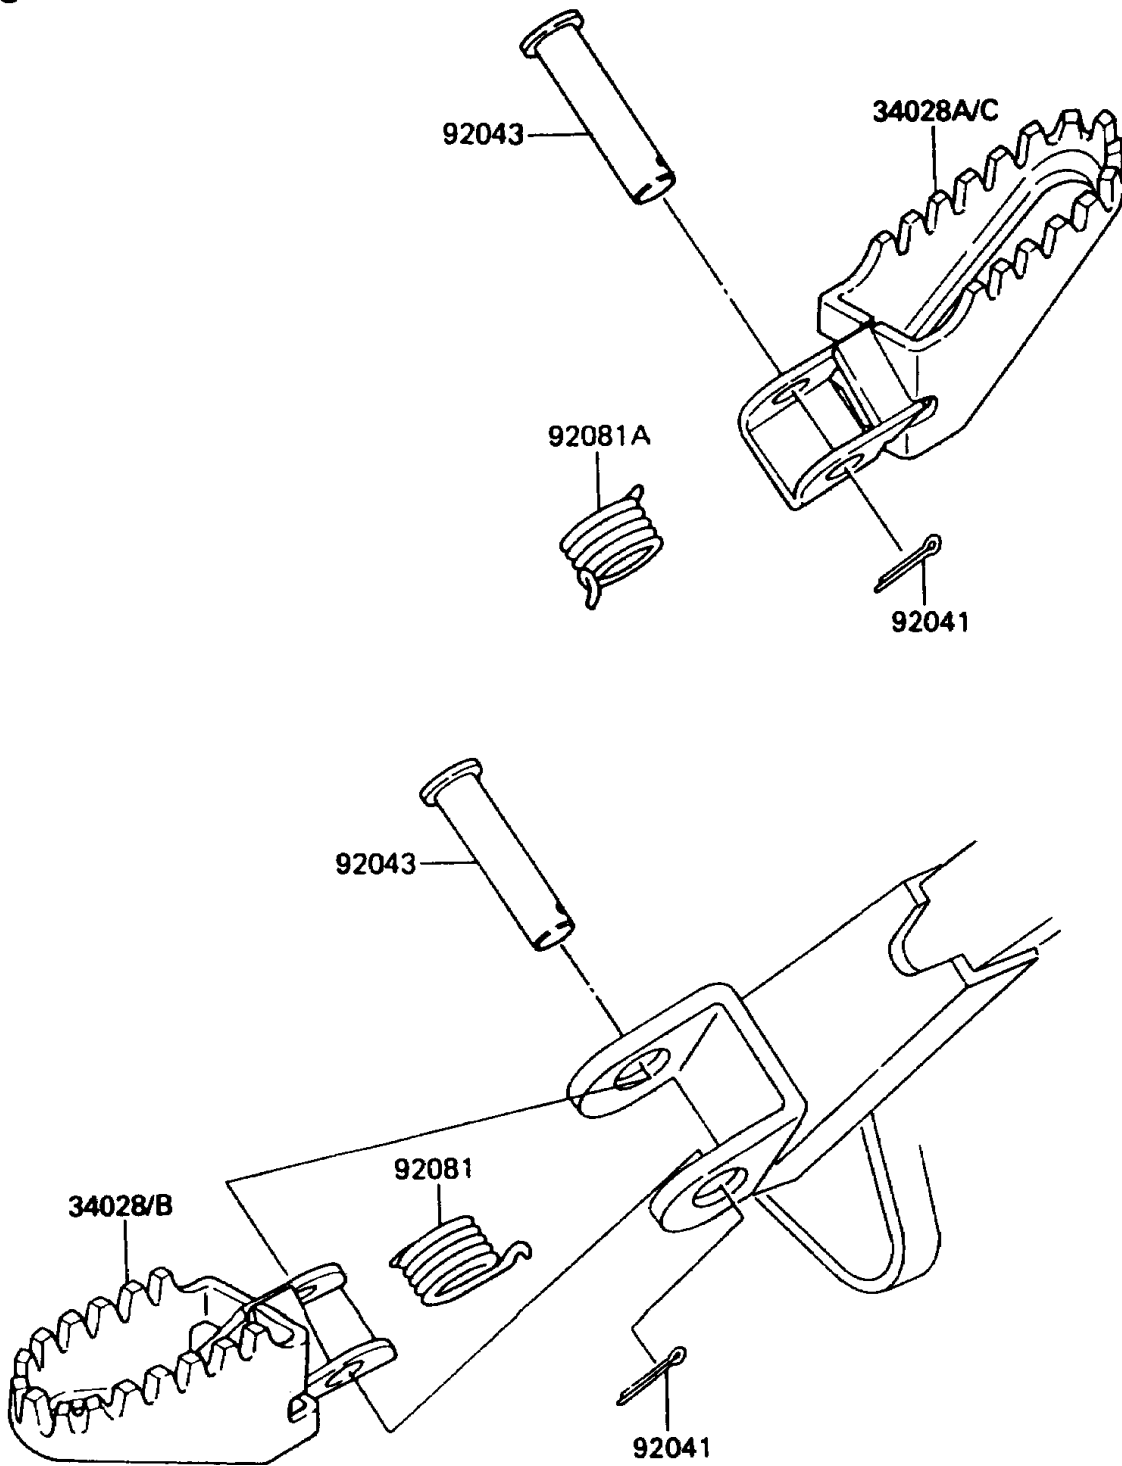

1990 Big Wheel PARTS DIAGRAM

Footrests

F2160-0141

1990 Big Wheel PARTS LIST

Footrests

ITEM NAME	PART NUMBER	QUANTITY
STEP,LH (Ref # 34028B)	34028-1277	1
STEP,RH (Ref # 34028C)	34028-1278	1
COTTER,2.5X15 (Ref # 92041)	92041-1051	2
PIN,8X32 (Ref # 92043)	92043-1143	2
SPRING,FOOTREST,LH (Ref # 92081)	92081-1491	1
SPRING,FOOTREST,RH (Ref # 92081A)	92081-1543	1