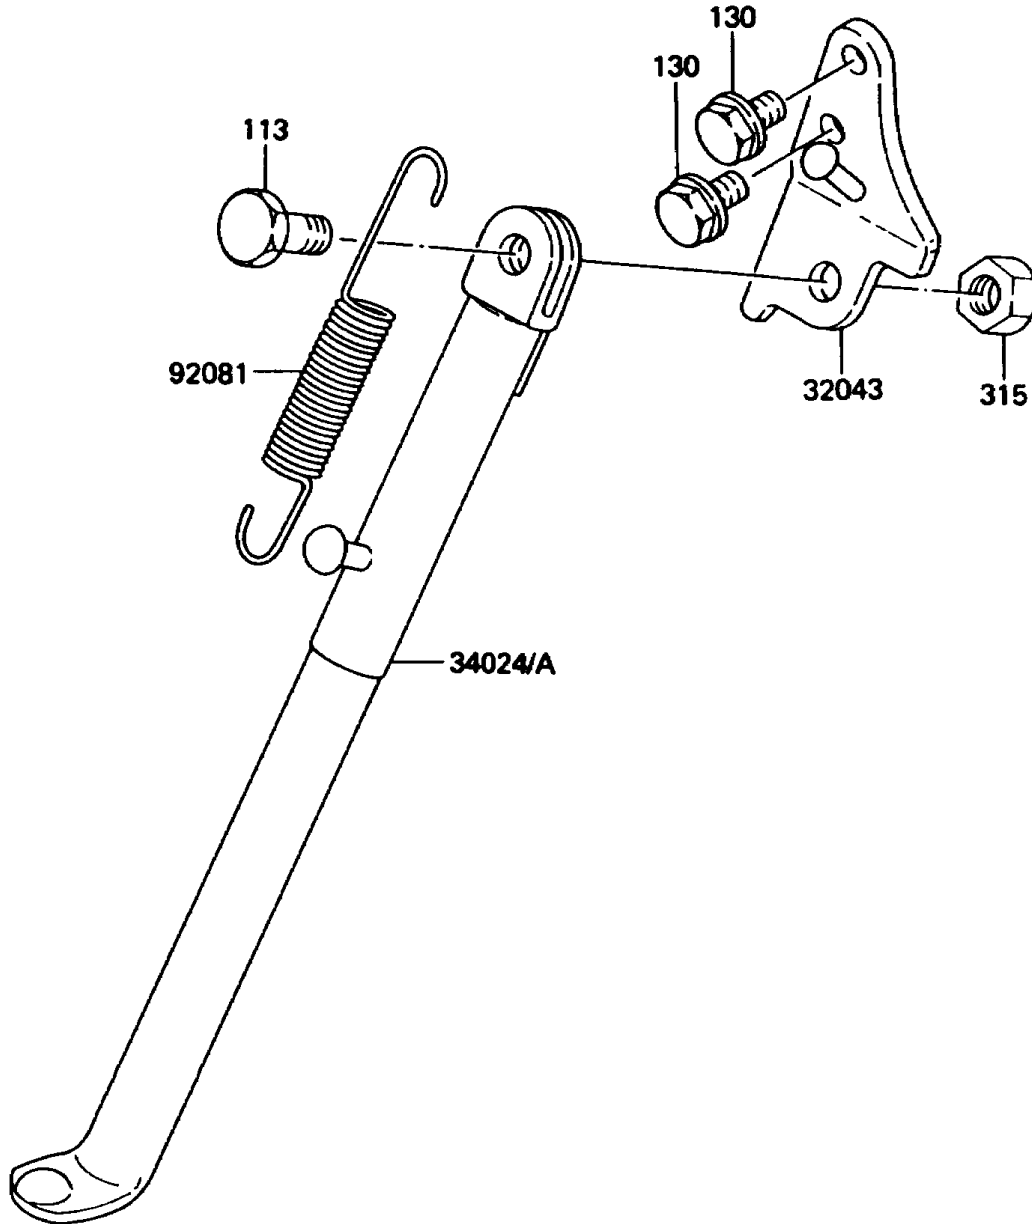

1989 KX80 PARTS DIAGRAM

Stand(s)

F2190-0186

1989 KX80 PARTS LIST

Stand(s)

ITEM NAME	PART NUMBER	QUANTITY
BRACKET-STAND,SIDE (Ref # 32043)	32043-1318	1
STAND-SIDE (Ref # 34024)	34024-1241	1
SPRING,STAND (Ref # 92081)	34025-005	1
BOLT-SMALL-FINE,10X25 (Ref # 113)	113B1025	1
BOLT-FLANGED,8X12 (Ref # 130)	130G0812	2
NUT-HEX-FINE,10MM (Ref # 315)	315B1000	1