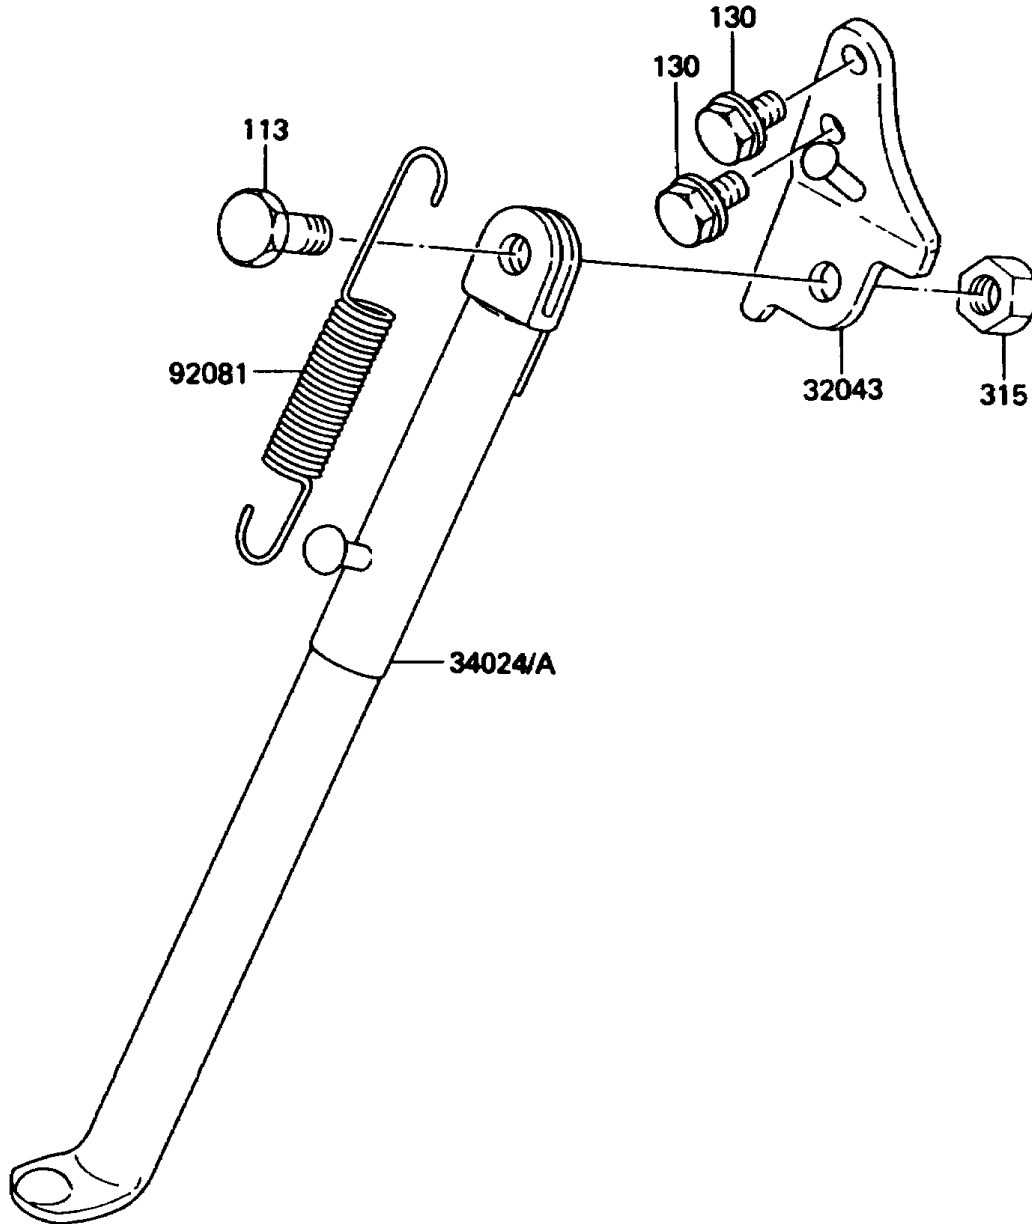

1990 KX80 PARTS DIAGRAM

Stand(s)

F2190-0186

1990 KX80 PARTS LIST

Stand(s)

ITEM NAME	PART NUMBER	QUANTITY
BRACKET-STAND,SIDE (Ref # 32043)	32043-1318	1
STAND-SIDE (Ref # 34024)	34024-1241	1
SPRING,STAND (Ref # 92081)	34025-005	1
BOLT-SMALL-FINE,10X25 (Ref # 113)	113B1025	1
BOLT-FLANGED,8X12 (Ref # 130)	130G0812	2
NUT-HEX-FINE,10MM (Ref # 315)	315B1000	1