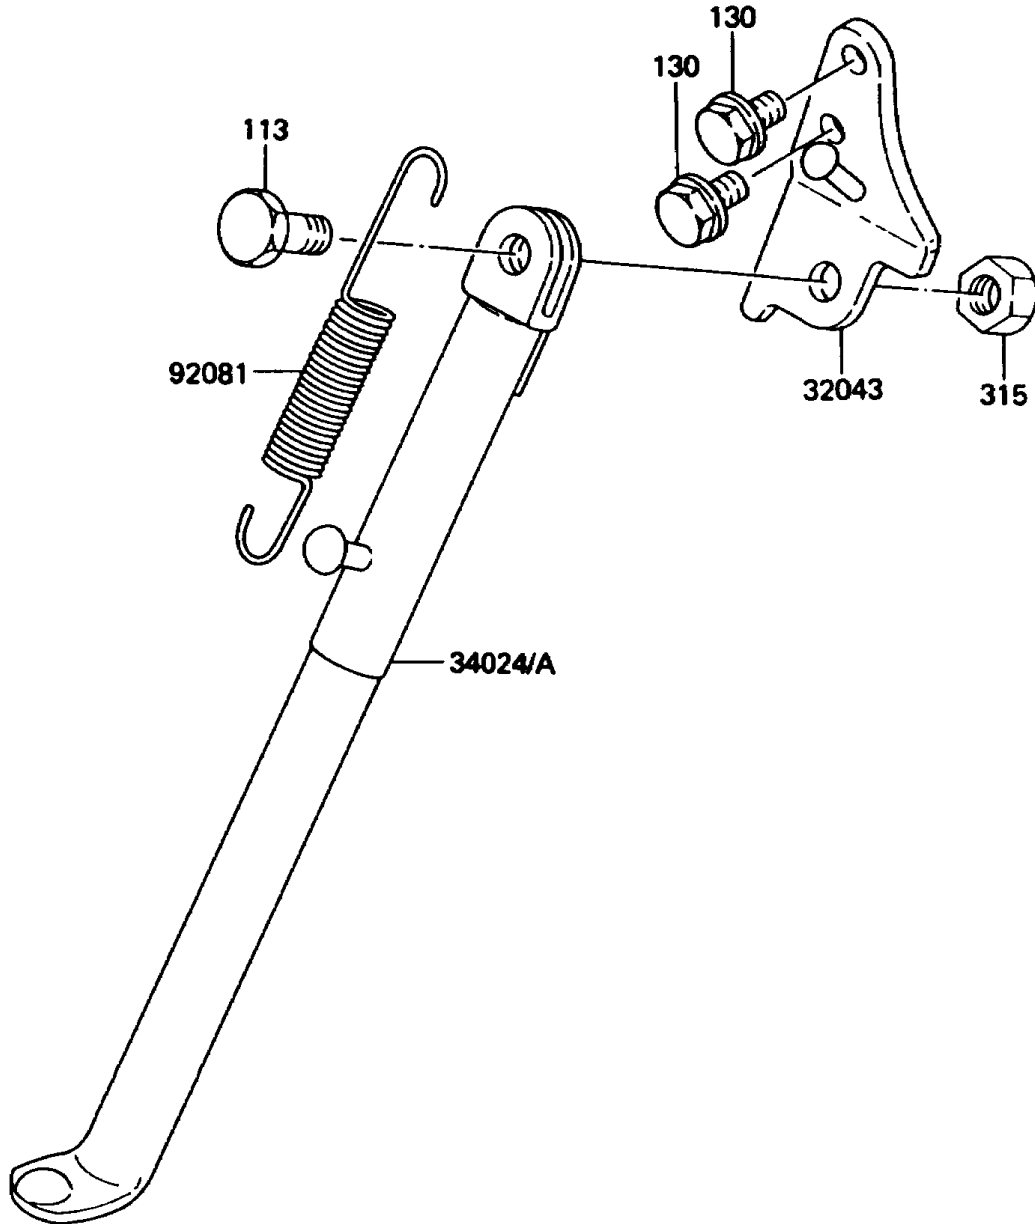

# 1989 Big Wheel PARTS DIAGRAM

Stand(s)

F2190-0186

# 1989 Big Wheel PARTS LIST

Stand(s)

ITEM NAME	PART NUMBER	QUANTITY
BRACKET-STAND,SIDE (Ref # 32043)	32043-1318	1
STAND-SIDE (Ref # 34024A)	34024-1242	1
SPRING,STAND (Ref # 92081)	34025-005	1
BOLT-SMALL-FINE,10X25 (Ref # 113)	113B1025	1
BOLT-FLANGED,8X12 (Ref # 130)	130G0812	2
NUT-HEX-FINE,10MM (Ref # 315)	315B1000	1