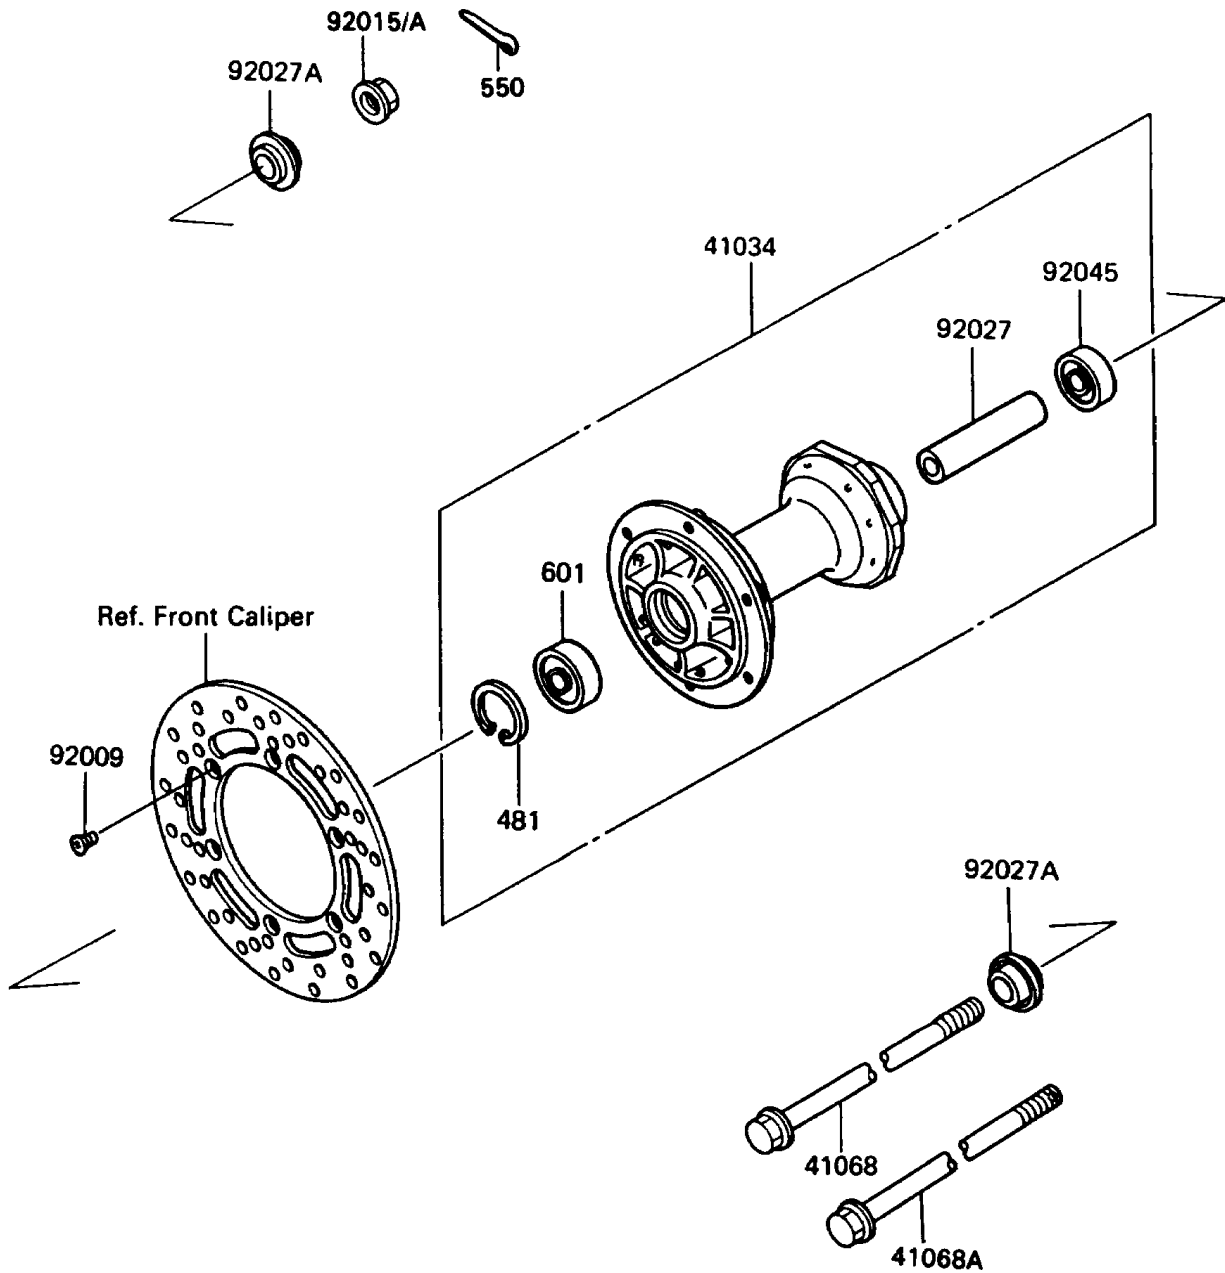

# 1989 KX80 PARTS DIAGRAM

Front Hub

F2230-0163

# 1989 KX80 PARTS LIST

## Front Hub

ITEM NAME	PART NUMBER	QUANTITY
DRUM-ASSY,FRONT BRAKE (Ref # 41034)	41034-1166	1
AXLE,FR (Ref # 41068)	41068-1200	1
SCREW,6X10 (Ref # 92009)	92009-1375	6
NUT,FLANGED,12MM (Ref # 92015)	92015-1156	1
COLLAR,L=81 (Ref # 92027)	92027-1925	1
COLLAR,L=6 (Ref # 92027A)	92027-1926	2
BEARING-BALL,TMB201LLUC3/2A (Ref # 92045)	92045-1062	1
CIRCLIP-TYPE-C,37MM (Ref # 481)	481J3700	1
BEARING-BALL,#6201UUC3 (Ref # 601)	601B6301UU	1