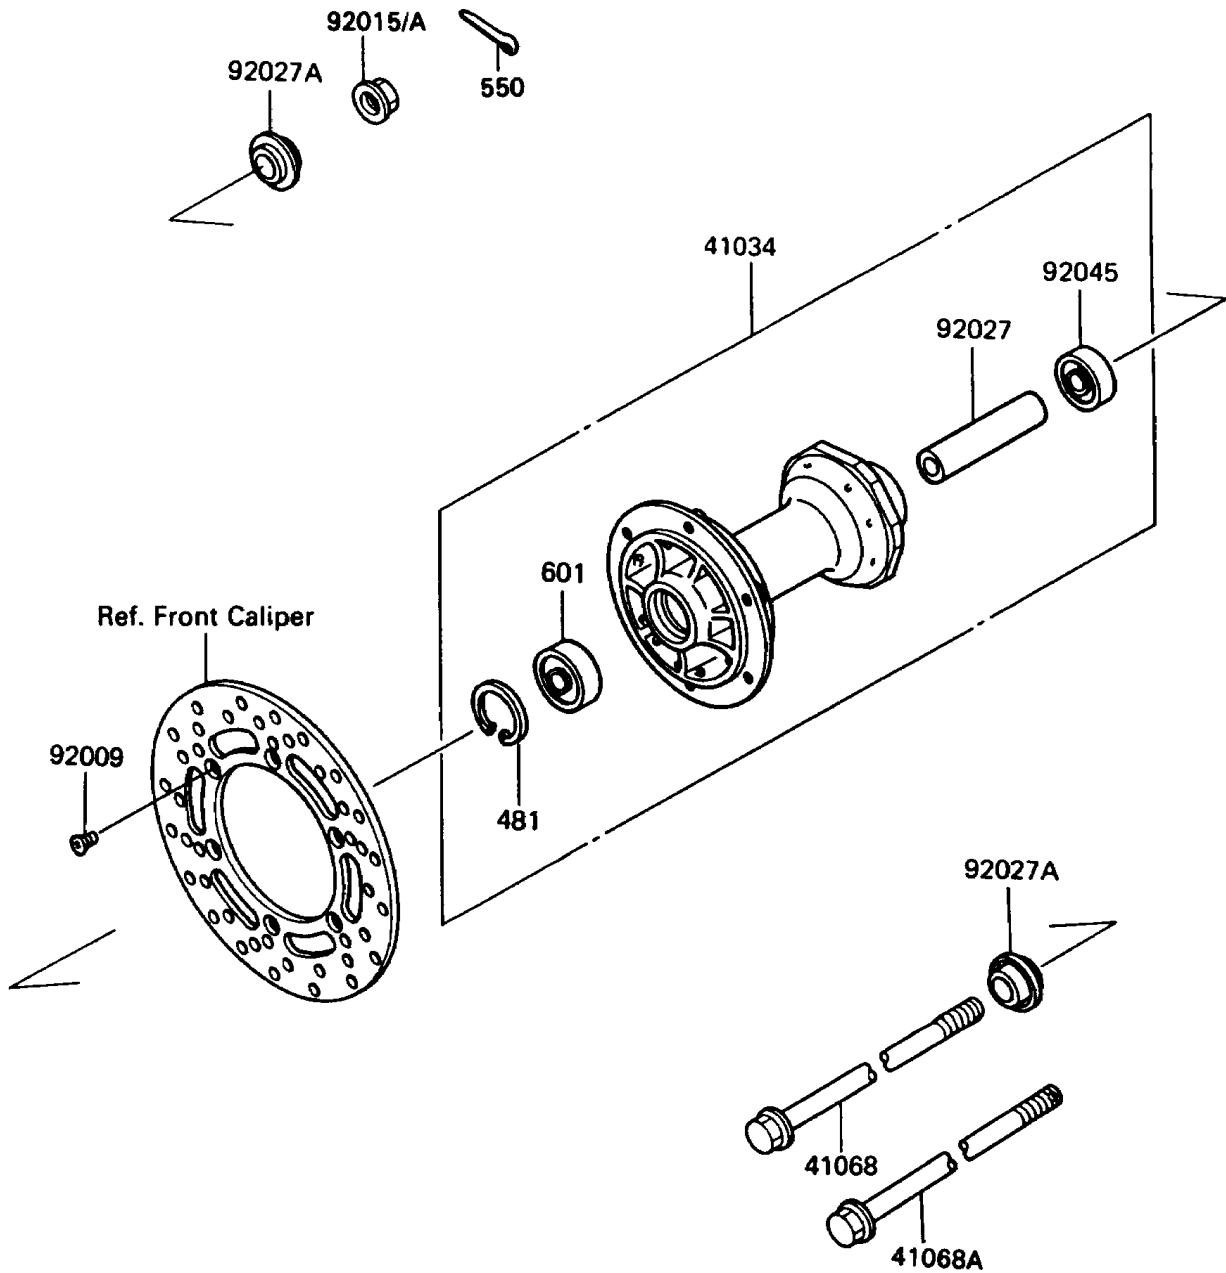

1989 Big Wheel PARTS DIAGRAM

Front Hub

F2230-0163

1989 Big Wheel PARTS LIST

Front Hub

ITEM NAME	PART NUMBER	QUANTITY
DRUM-ASSY,FRONT BRAKE (Ref # 41034)	41034-1166	1
AXLE,FR (Ref # 41068)	41068-1200	1
SCREW,6X10 (Ref # 92009)	92009-1375	6
NUT,FLANGED,12MM (Ref # 92015)	92015-1156	1
COLLAR,L=81 (Ref # 92027)	92027-1925	1
COLLAR,L=6 (Ref # 92027A)	92027-1926	2
BEARING-BALL,TMB201LLUC3/2A (Ref # 92045)	92045-1062	1
CIRCLIP-TYPE-C,37MM (Ref # 481)	481J3700	1
BEARING-BALL,#6201UUC3 (Ref # 601)	601B6301UU	1