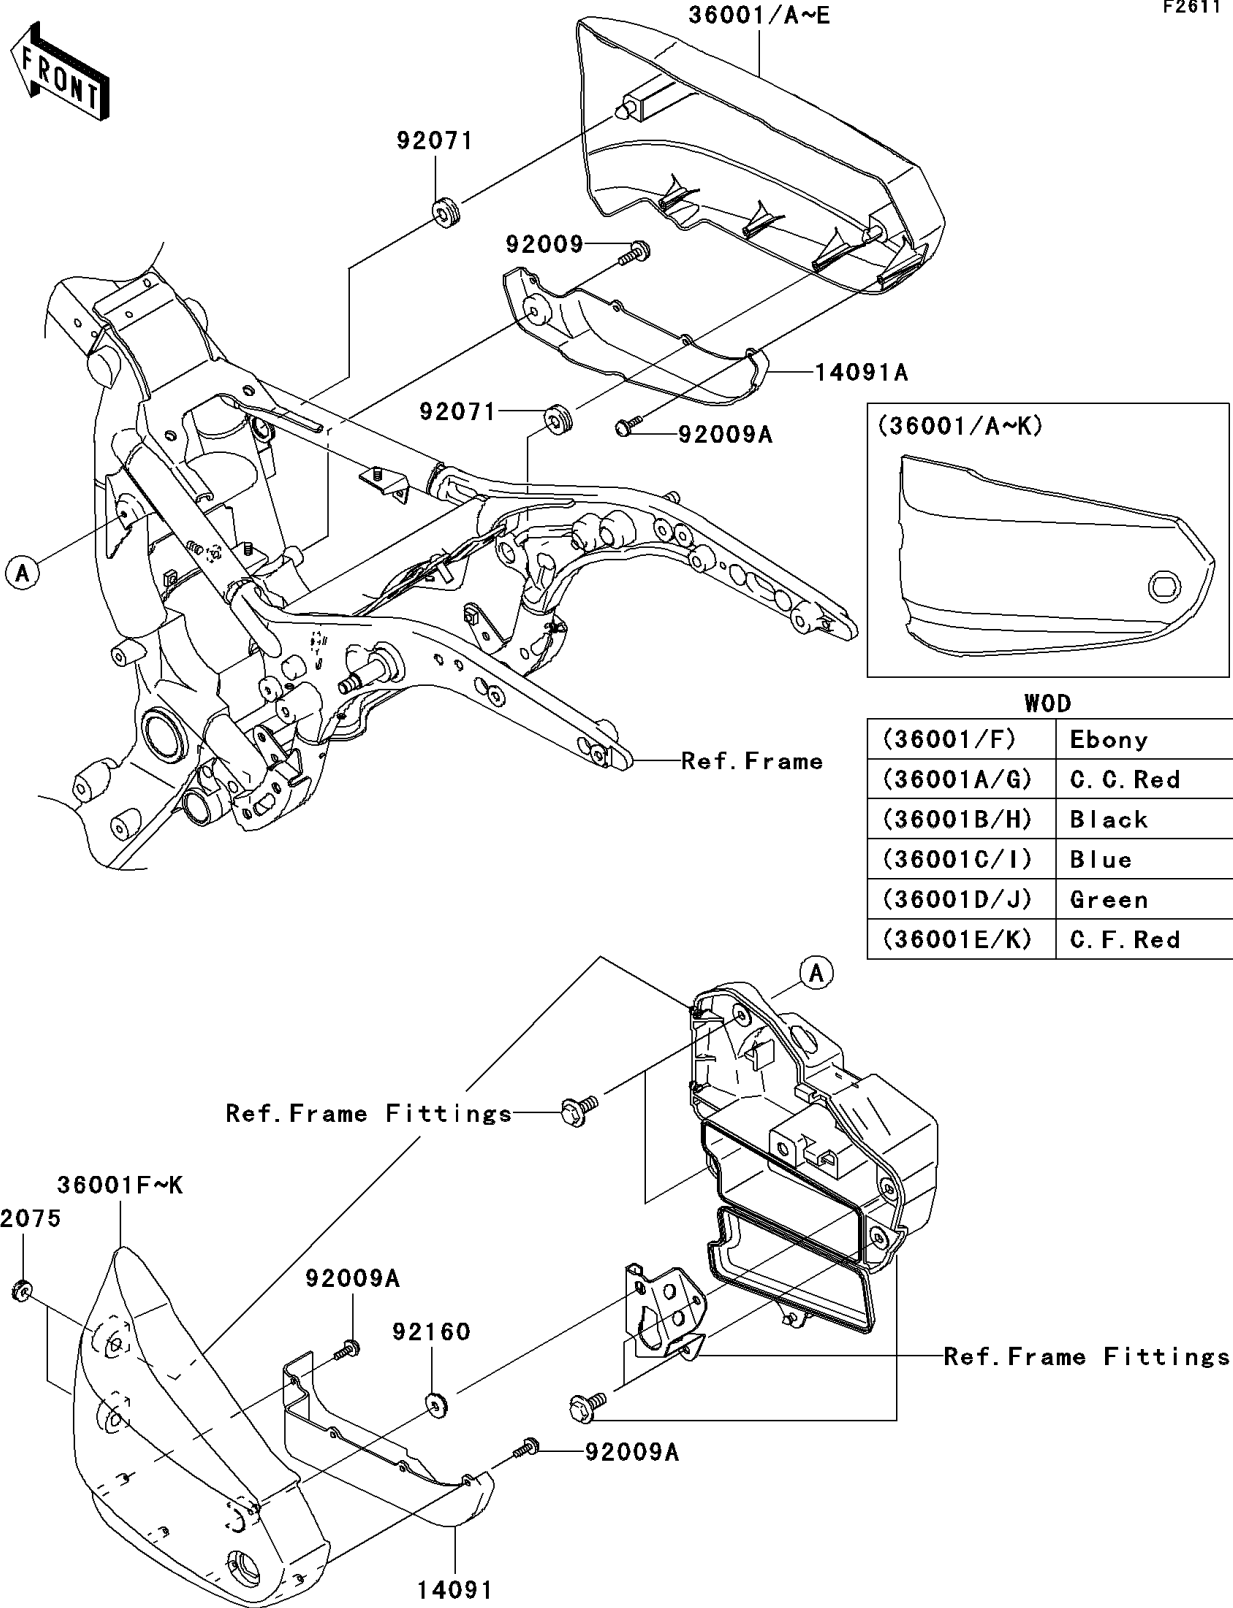

# 2006 Vulcan 1600 Nomad PARTS DIAGRAM

Side Covers

F2611

## 2006 Vulcan 1600 Nomad PARTS LIST

### Side Covers

ITEM NAME	PART NUMBER	QUANTITY
COVER,SIDE COVER,LH (Ref # 14091)	14091-1343	1
COVER,SIDE COVER,RH (Ref # 14091A)	14091-1344	1
COVER-SIDE,RH,M.D.GREEN (Ref # 36001D)	36001-0057-727	1
COVER-SIDE,LH,M.D.GREEN (Ref # 36001J)	36001-1684-727	1
SCREW,6X14 (Ref # 92009)	92009-1662	1
SCREW,TAPPING,4X14 (Ref # 92009A)	92009-1792	8
GROMMET (Ref # 92071)	92071-1131	2
DAMPER (Ref # 92075)	92075-1629	2
DAMPER (Ref # 92160)	92160-1944	1