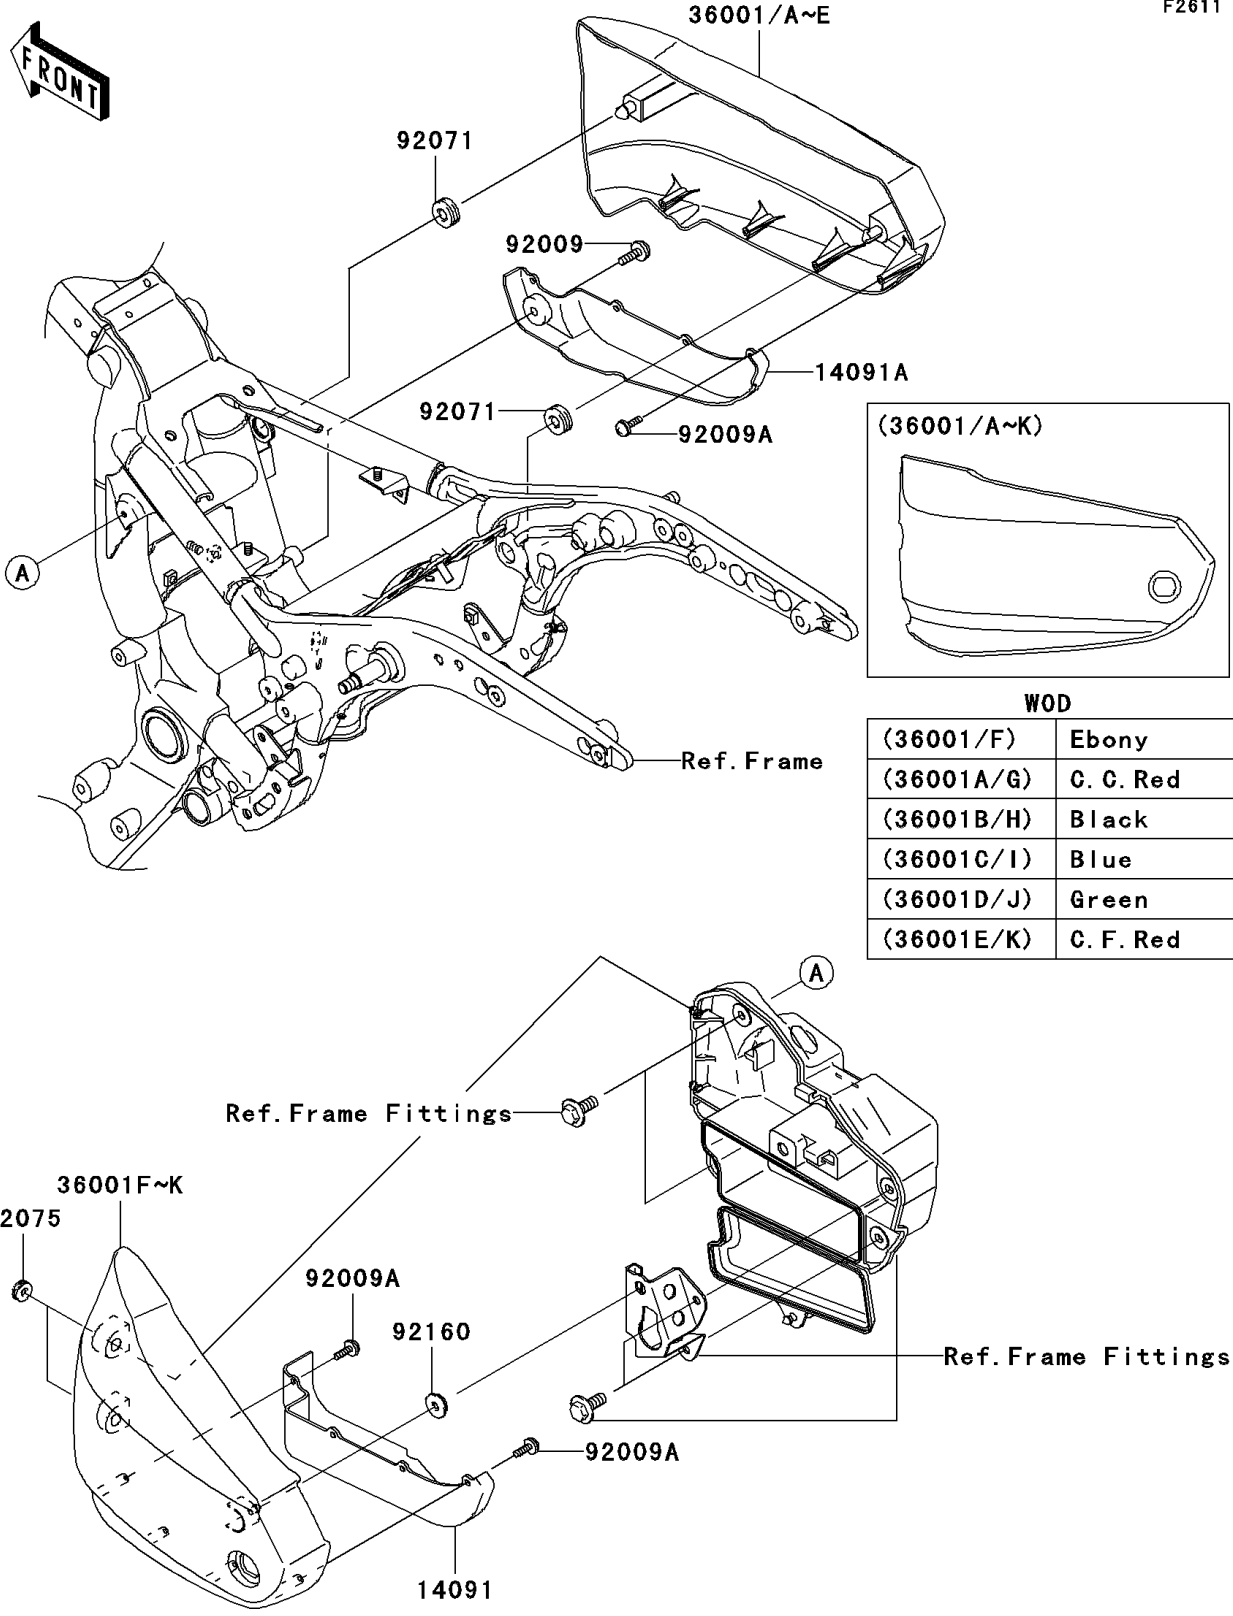

2007 Vulcan 1600 Nomad PARTS DIAGRAM

Side Covers

F2611

2007 Vulcan 1600 Nomad PARTS LIST

Side Covers

ITEM NAME	PART NUMBER	QUANTITY
COVER,SIDE COVER,LH (Ref # 14091)	14091-1343	1
COVER,SIDE COVER,RH (Ref # 14091A)	14091-1344	1
COVER-SIDE,RH,EBONY (Ref # 36001)	36001-0057-H8	1
COVER-SIDE,RH,C.C.RED (Ref # 36001A)	36001-0057-L1	1
COVER-SIDE,LH,EBONY (Ref # 36001F)	36001-1684-H8	1
COVER-SIDE,LH,C.C.RED (Ref # 36001G)	36001-1684-L1	1
SCREW,6X14 (Ref # 92009)	92009-1662	1
SCREW,TAPPING,4X14 (Ref # 92009A)	92009-1792	8
GROMMET (Ref # 92071)	92071-1131	2
DAMPER (Ref # 92075)	92075-1629	2
DAMPER (Ref # 92160)	92160-1944	1