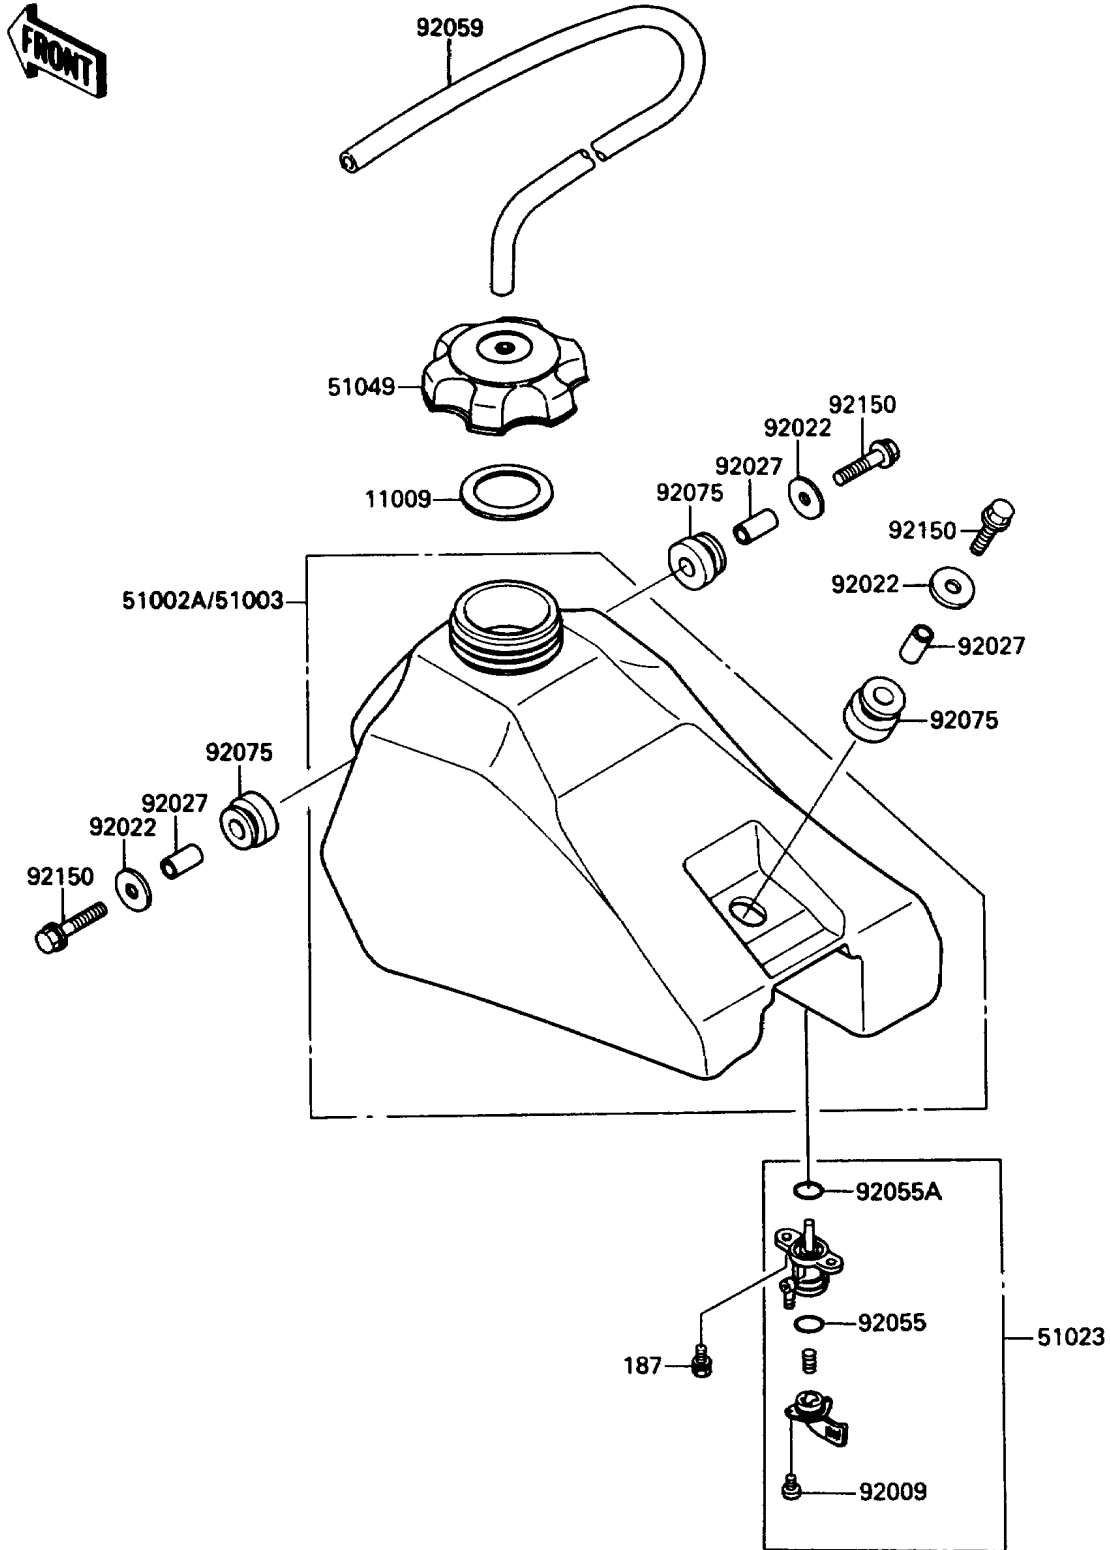

1989 KX80 PARTS DIAGRAM

Fuel Tank

F2410-0368

1989 KX80 PARTS LIST

Fuel Tank

ITEM NAME	PART NUMBER	QUANTITY
GASKET,FUEL TANK CAP (Ref # 11009)	11009-1622	1
TANK-COMP-FUEL,L.GREEN (Ref # 51002A)	51002-5494-6W	1
TAP-ASSY,FUEL (Ref # 51023)	51023-1115	1
CAP-TANK,FUEL (Ref # 51049)	51049-1089	1
SCREW,3X8 (Ref # 92009)	92009-1386	2
WASHER,6.5X24X2 (Ref # 92022)	92022-1690	3
COLLAR,6.8X10X17 (Ref # 92027)	92027-1833	3
RING-O,FUEL TAP LEVER (Ref # 92055)	92055-1299	1
RING-O,FUEL TAP PACKING (Ref # 92055A)	92055-1300	1
TUBE,5X9X350 (Ref # 92059)	92059-1265	1
DAMPER (Ref # 92075)	92075-1660	3
BOLT,FLANGED,6X27 (Ref # 92150)	92150-1124	3
BOLT-UPSET-WSP (Ref # 187)	187B0616	2