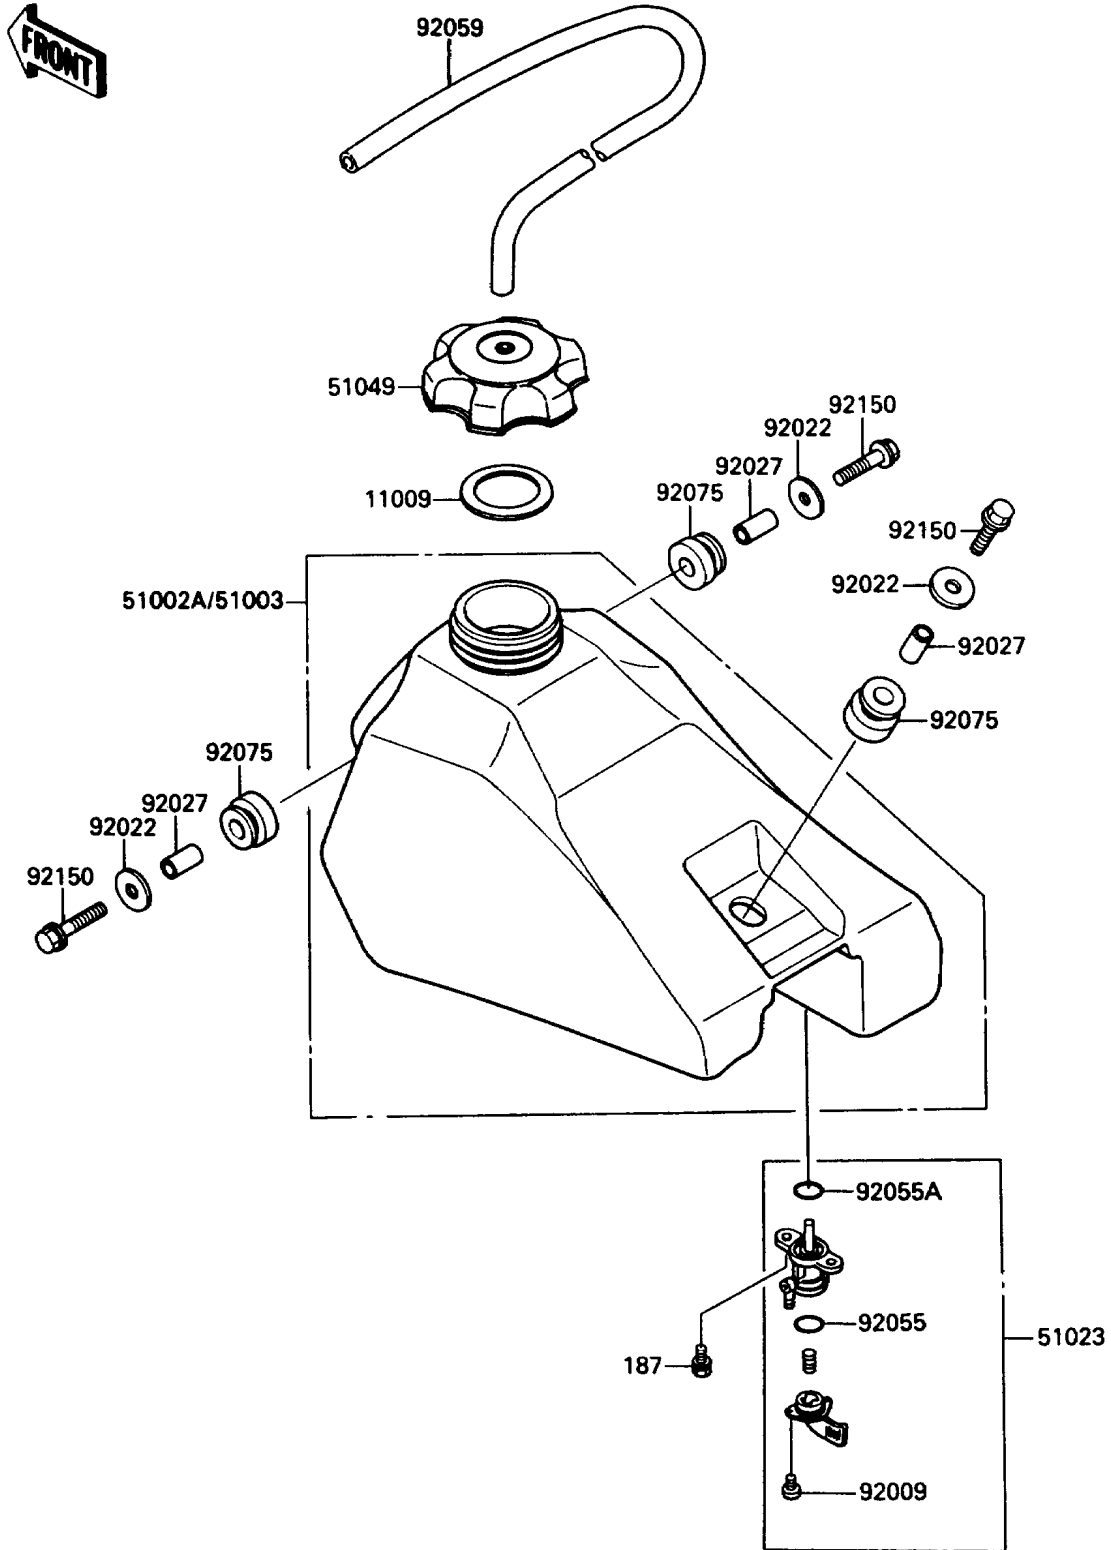

1990 KX80 PARTS DIAGRAM

Fuel Tank

F2410-0368

1990 KX80 PARTS LIST

Fuel Tank

ITEM NAME	PART NUMBER	QUANTITY
GASKET,FUEL TANK CAP (Ref # 11009)	11009-1622	1
TANK-COMP-FUEL,L.GREEN (Ref # 51003)	51003-5109-6W	1
TAP-ASSY,FUEL (Ref # 51023)	51023-1115	1
CAP-TANK,FUEL (Ref # 51049)	51049-1089	1
SCREW,3X8 (Ref # 92009)	92009-1386	2
WASHER,6.5X24X2 (Ref # 92022)	92022-1690	3
COLLAR,6.8X10X17 (Ref # 92027)	92027-1833	3
RING-O,FUEL TAP LEVER (Ref # 92055)	92055-1299	1
RING-O,FUEL TAP PACKING (Ref # 92055A)	92055-1300	1
TUBE,5X9X350 (Ref # 92059)	92059-1265	1
DAMPER (Ref # 92075)	92075-1660	3
BOLT,FLANGED,6X27 (Ref # 92150)	92150-1124	3
BOLT-UPSET-WSP (Ref # 187)	187B0616	2