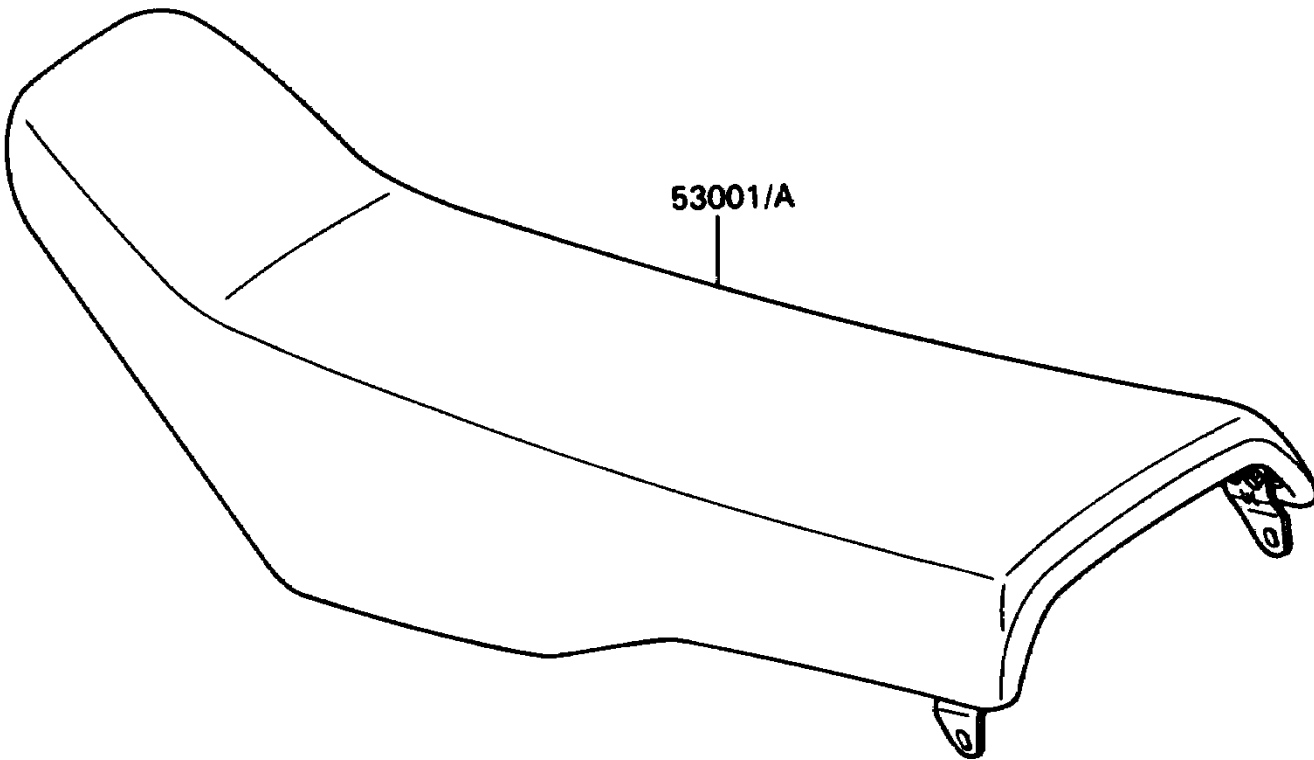

# 1989 KX80 PARTS DIAGRAM

Seat

F2510-0357

# 1989 KX80 PARTS LIST

Seat

ITEM NAME	PART NUMBER	QUANTITY
SEAT-ASSY,BLUE (Ref # 53001)	53001-1562-MD	1