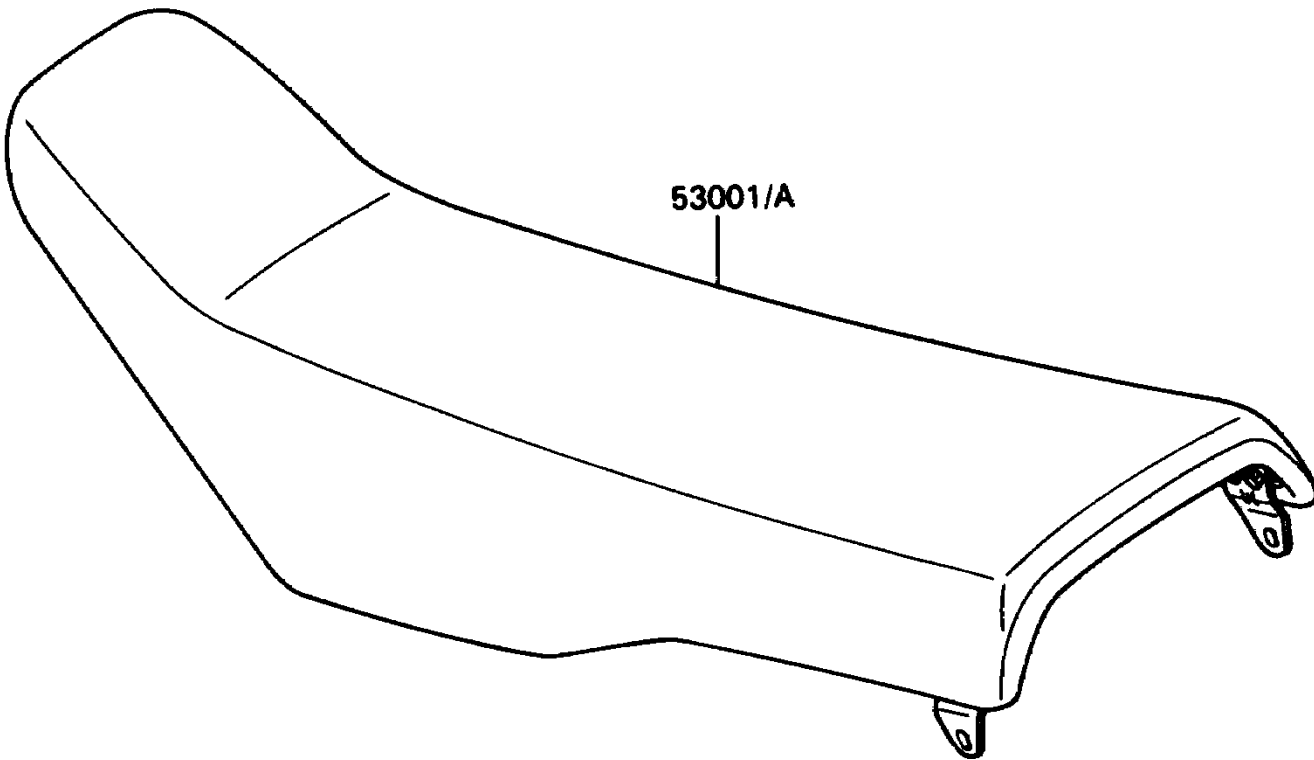

1989 Big Wheel PARTS DIAGRAM

Seat

F2510-0357

1989 Big Wheel PARTS LIST

Seat

ITEM NAME	PART NUMBER	QUANTITY
SEAT-ASSY,BLUE (Ref # 53001)	53001-1562-MD	1