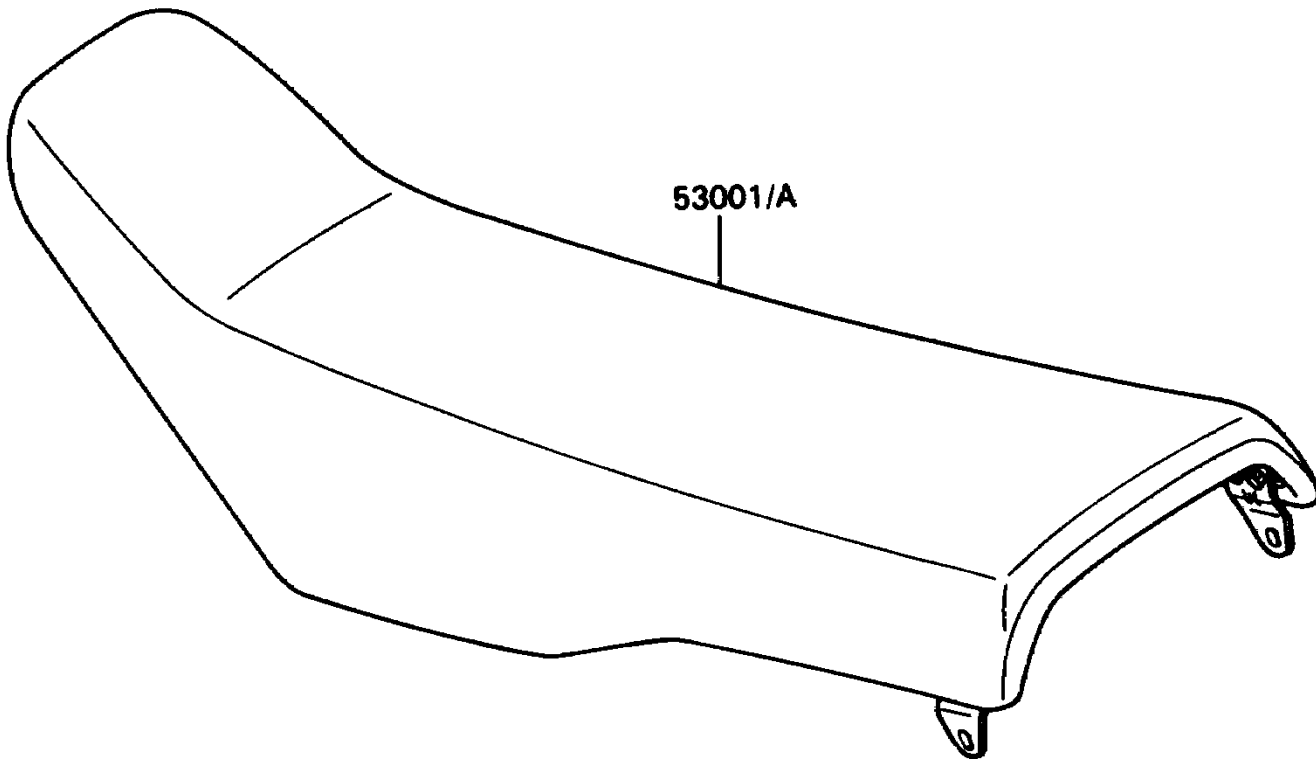

# 1990 Big Wheel PARTS DIAGRAM

Seat

F2510-0357

# 1990 Big Wheel PARTS LIST

Seat

ITEM NAME	PART NUMBER	QUANTITY
SEAT-ASSY,BLUE (Ref # 53001A)	53001-1599-MZ	1