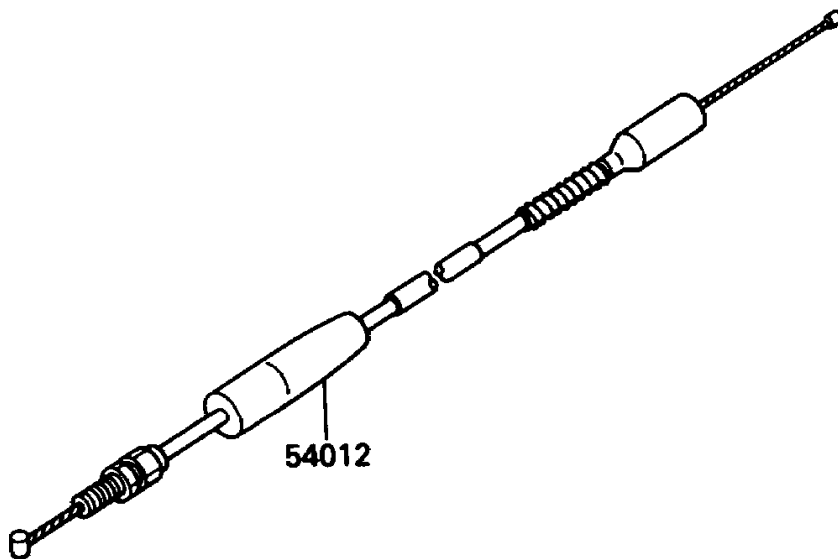

# 1989 KX80 PARTS DIAGRAM

Cables

F2540-0298

# 1989 KX80 PARTS LIST

## Cables

ITEM NAME	PART NUMBER	QUANTITY
CABLE-CLUTCH (Ref # 54011)	54011-1276	1
CABLE-THROTTLE (Ref # 54012)	54012-1317	1