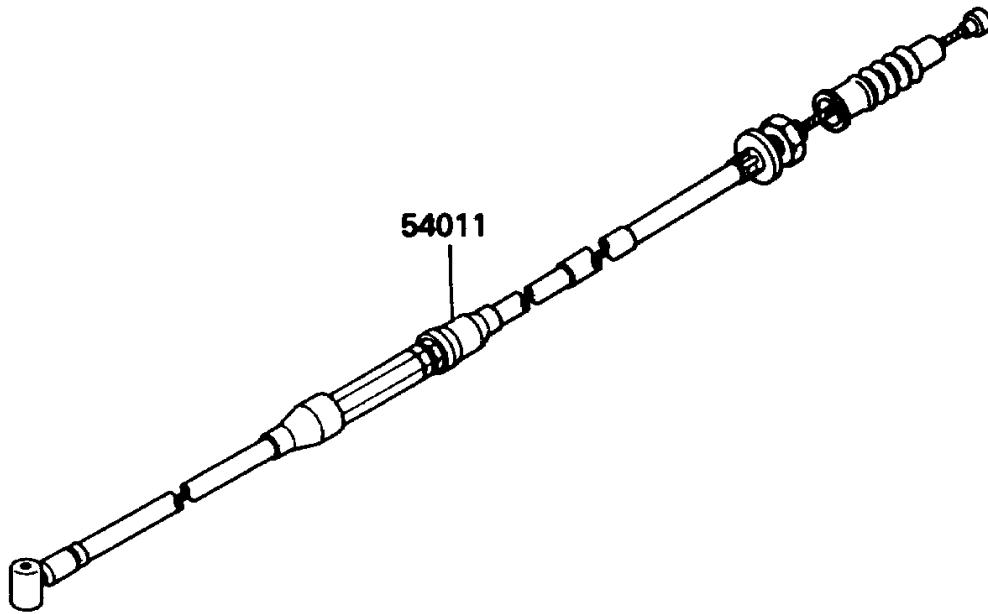

# 1989 KX80 PARTS DIAGRAM

Cables

F2540-0298

# 1989 KX80 PARTS LIST

## Cables

ITEM NAME	PART NUMBER	QUANTITY
CABLE-CLUTCH (Ref # 54011)	54011-1276	1
CABLE-THROTTLE (Ref # 54012)	54012-1317	1