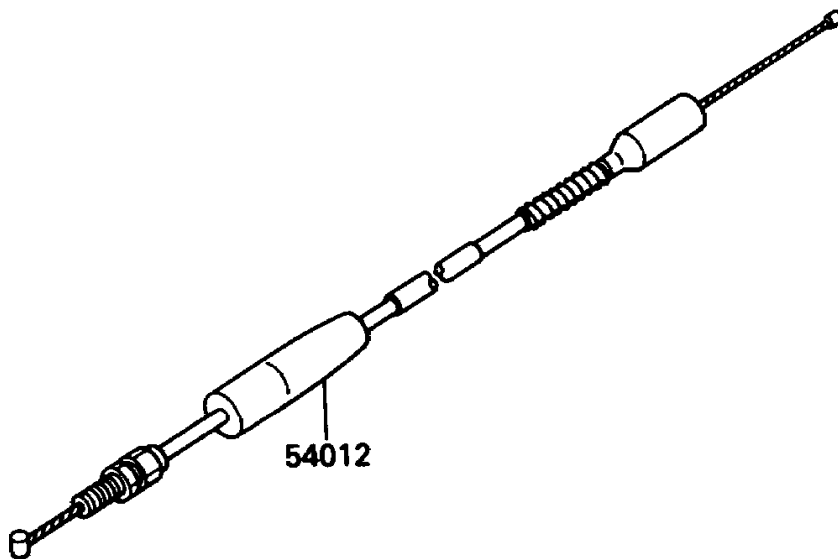

1990 KX80 PARTS DIAGRAM

Cables

F2540-0298

1990 KX80 PARTS LIST

Cables

ITEM NAME	PART NUMBER	QUANTITY
CABLE-CLUTCH (Ref # 54011)	54011-1276	1
CABLE-THROTTLE (Ref # 54012)	54012-1317	1