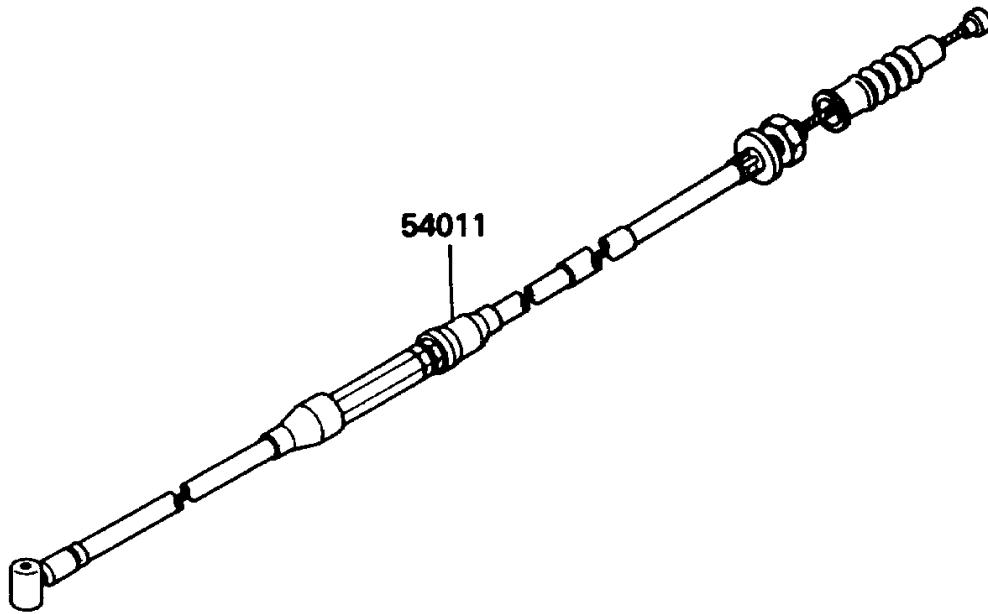

1990 KX80 PARTS DIAGRAM

Cables

F2540-0298

1990 KX80 PARTS LIST

Cables

ITEM NAME	PART NUMBER	QUANTITY
CABLE-CLUTCH (Ref # 54011)	54011-1276	1
CABLE-THROTTLE (Ref # 54012)	54012-1317	1