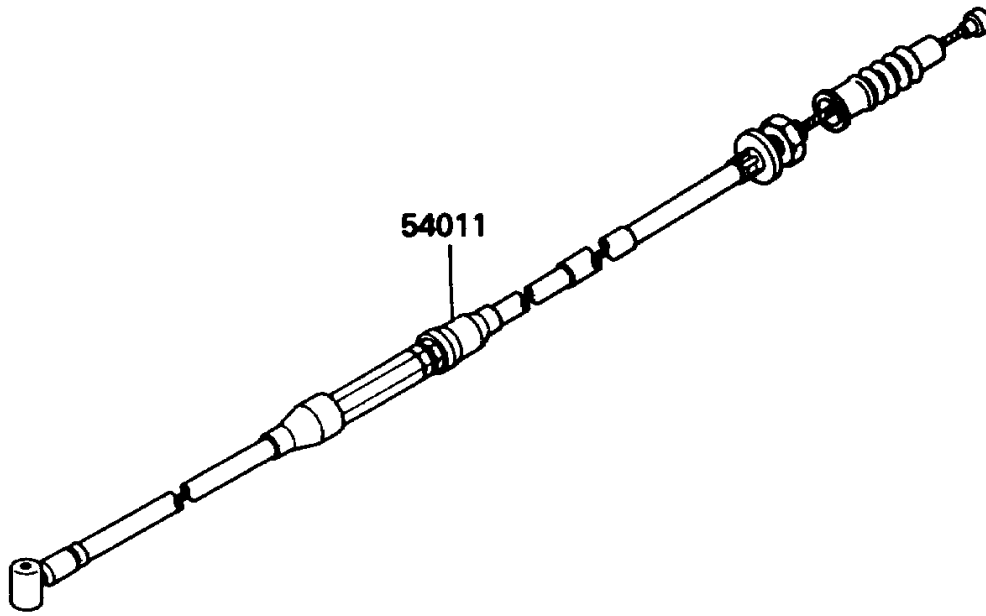

1989 Big Wheel PARTS DIAGRAM

Cables

F2540-0298

1989 Big Wheel PARTS LIST

Cables

ITEM NAME	PART NUMBER	QUANTITY
CABLE-CLUTCH (Ref # 54011)	54011-1276	1
CABLE-THROTTLE (Ref # 54012)	54012-1317	1