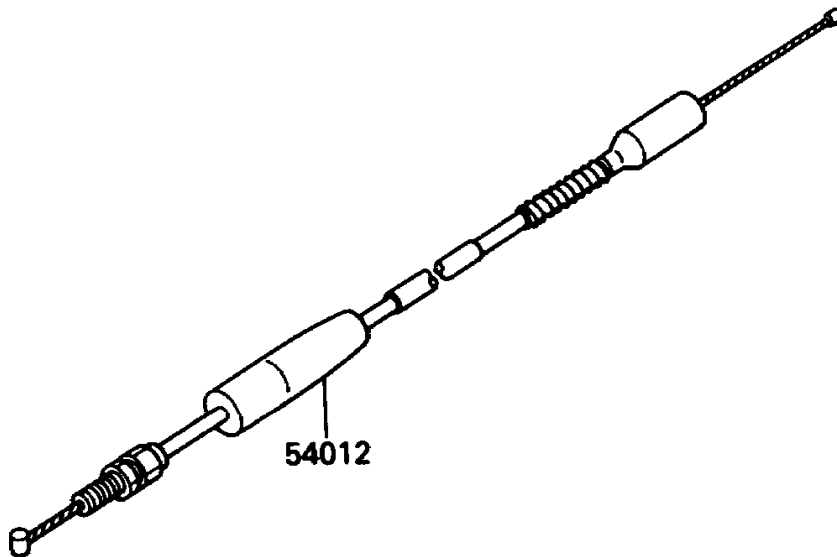

1989 Big Wheel PARTS DIAGRAM

Cables

F2540-0298

1989 Big Wheel PARTS LIST

Cables

ITEM NAME	PART NUMBER	QUANTITY
CABLE-CLUTCH (Ref # 54011)	54011-1276	1
CABLE-THROTTLE (Ref # 54012)	54012-1317	1