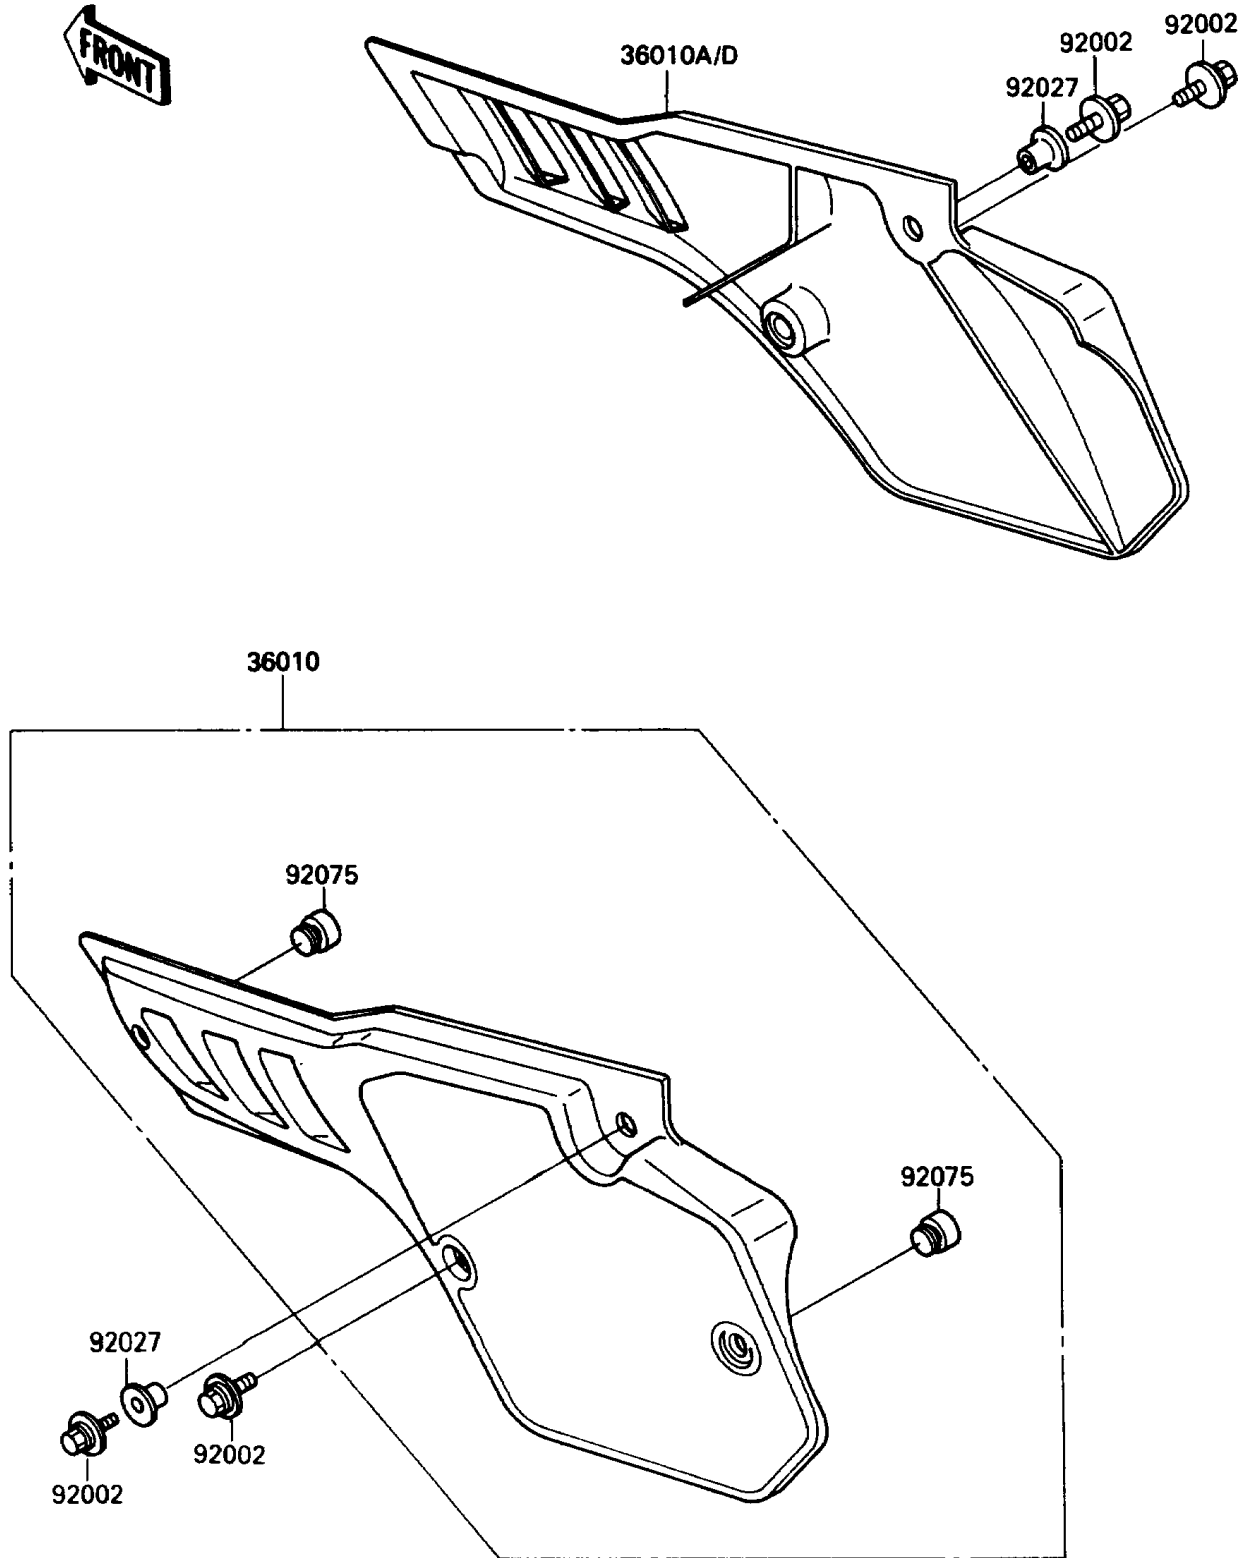

1989 KX80 PARTS DIAGRAM

Side Covers

F2611-0018

1989 KX80 PARTS LIST

Side Covers

ITEM NAME	PART NUMBER	QUANTITY
COVER-SIDE,LH,L.GREEN (Ref # 36010)	36010-5068-6W	1
COVER-SIDE,RH,L.GREEN (Ref # 36010A)	36010-5069-6W	1
BOLT,6X18 (Ref # 92002)	92002-1952	4
COLLAR (Ref # 92027)	92027-1936	2
DAMPER (Ref # 92075)	92075-1598	2