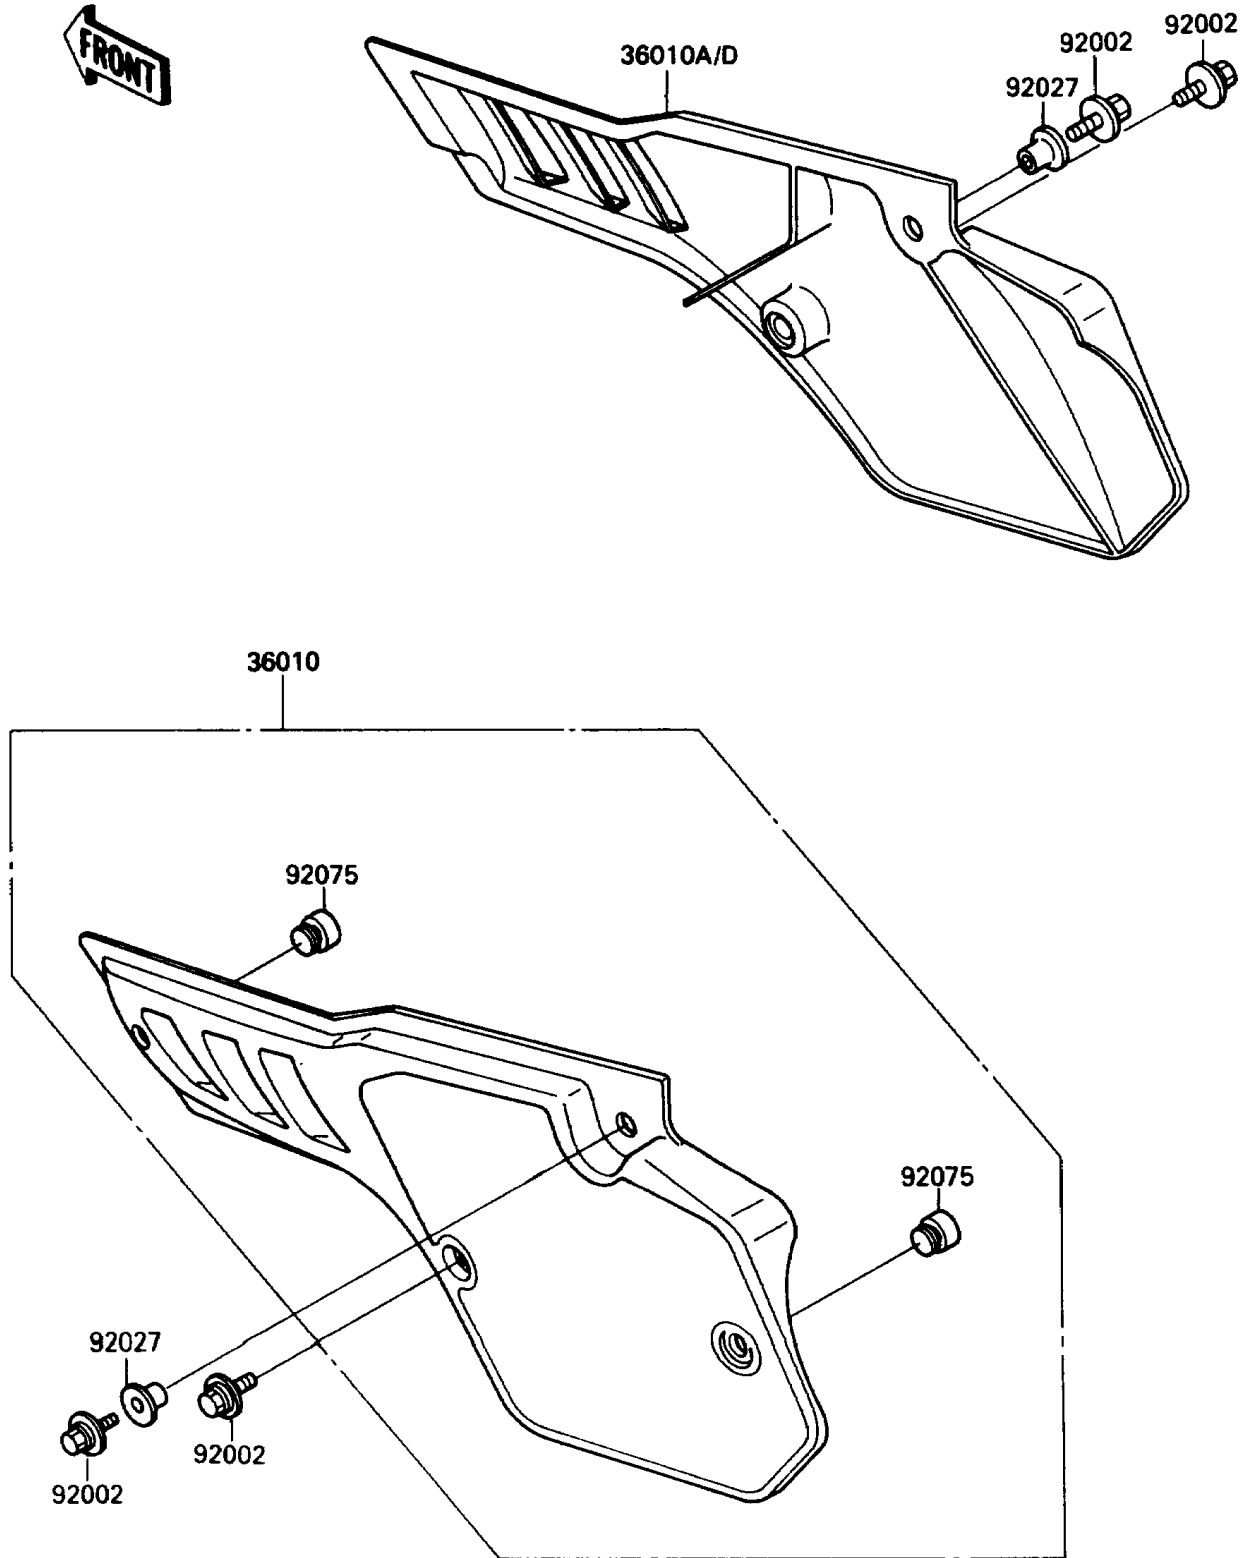

1990 KX80 PARTS DIAGRAM

Side Covers

F2611-0018

1990 KX80 PARTS LIST

Side Covers

ITEM NAME	PART NUMBER	QUANTITY
COVER-SIDE,LH,L.GREEN (Ref # 36010)	36010-5068-6W	1
COVER-SIDE,RH,L.GREEN (Ref # 36010D)	36010-5288-6W	1
BOLT,6X18 (Ref # 92002)	92002-1952	4
COLLAR (Ref # 92027)	92027-1936	2
DAMPER (Ref # 92075)	92075-1598	2