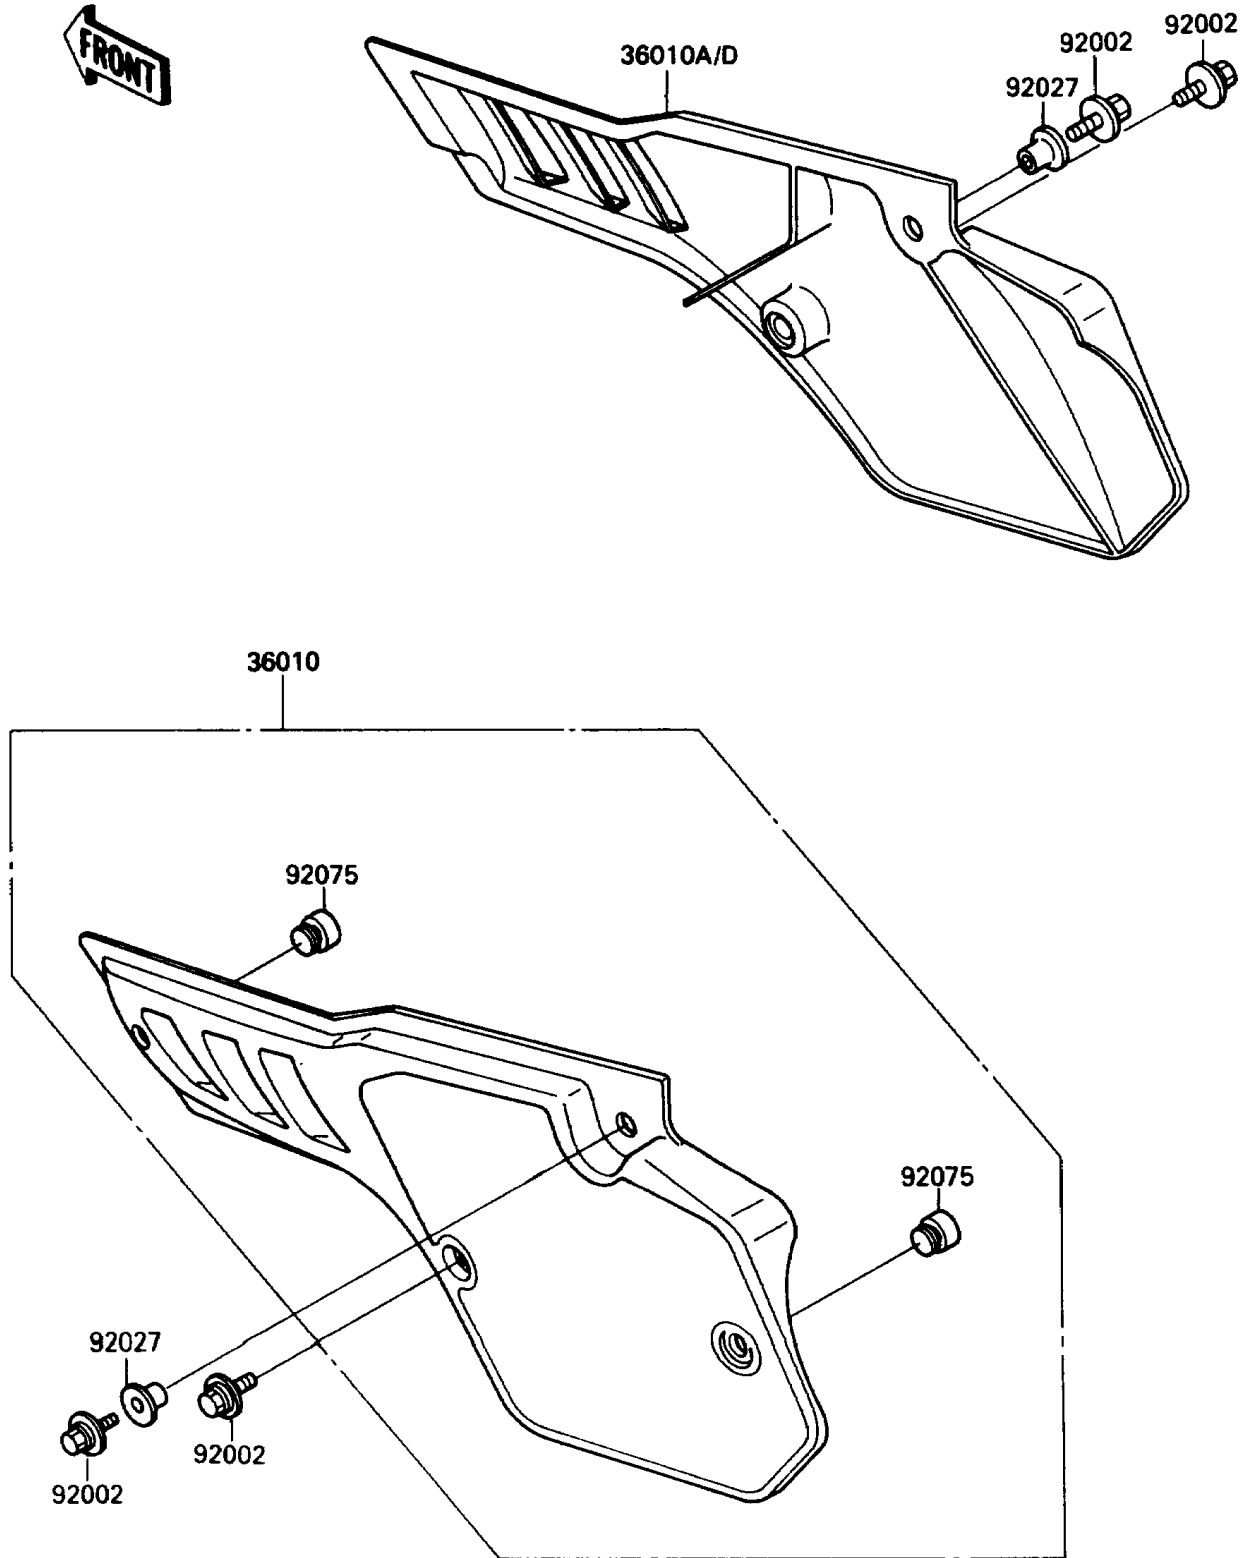

1989 Big Wheel PARTS DIAGRAM

Side Covers

F2611-0018

1989 Big Wheel PARTS LIST

Side Covers

ITEM NAME	PART NUMBER	QUANTITY
COVER-SIDE,LH,L.GREEN (Ref # 36010)	36010-5068-6W	1
COVER-SIDE,RH,L.GREEN (Ref # 36010A)	36010-5069-6W	1
BOLT,6X18 (Ref # 92002)	92002-1952	4
COLLAR (Ref # 92027)	92027-1936	2
DAMPER (Ref # 92075)	92075-1598	2