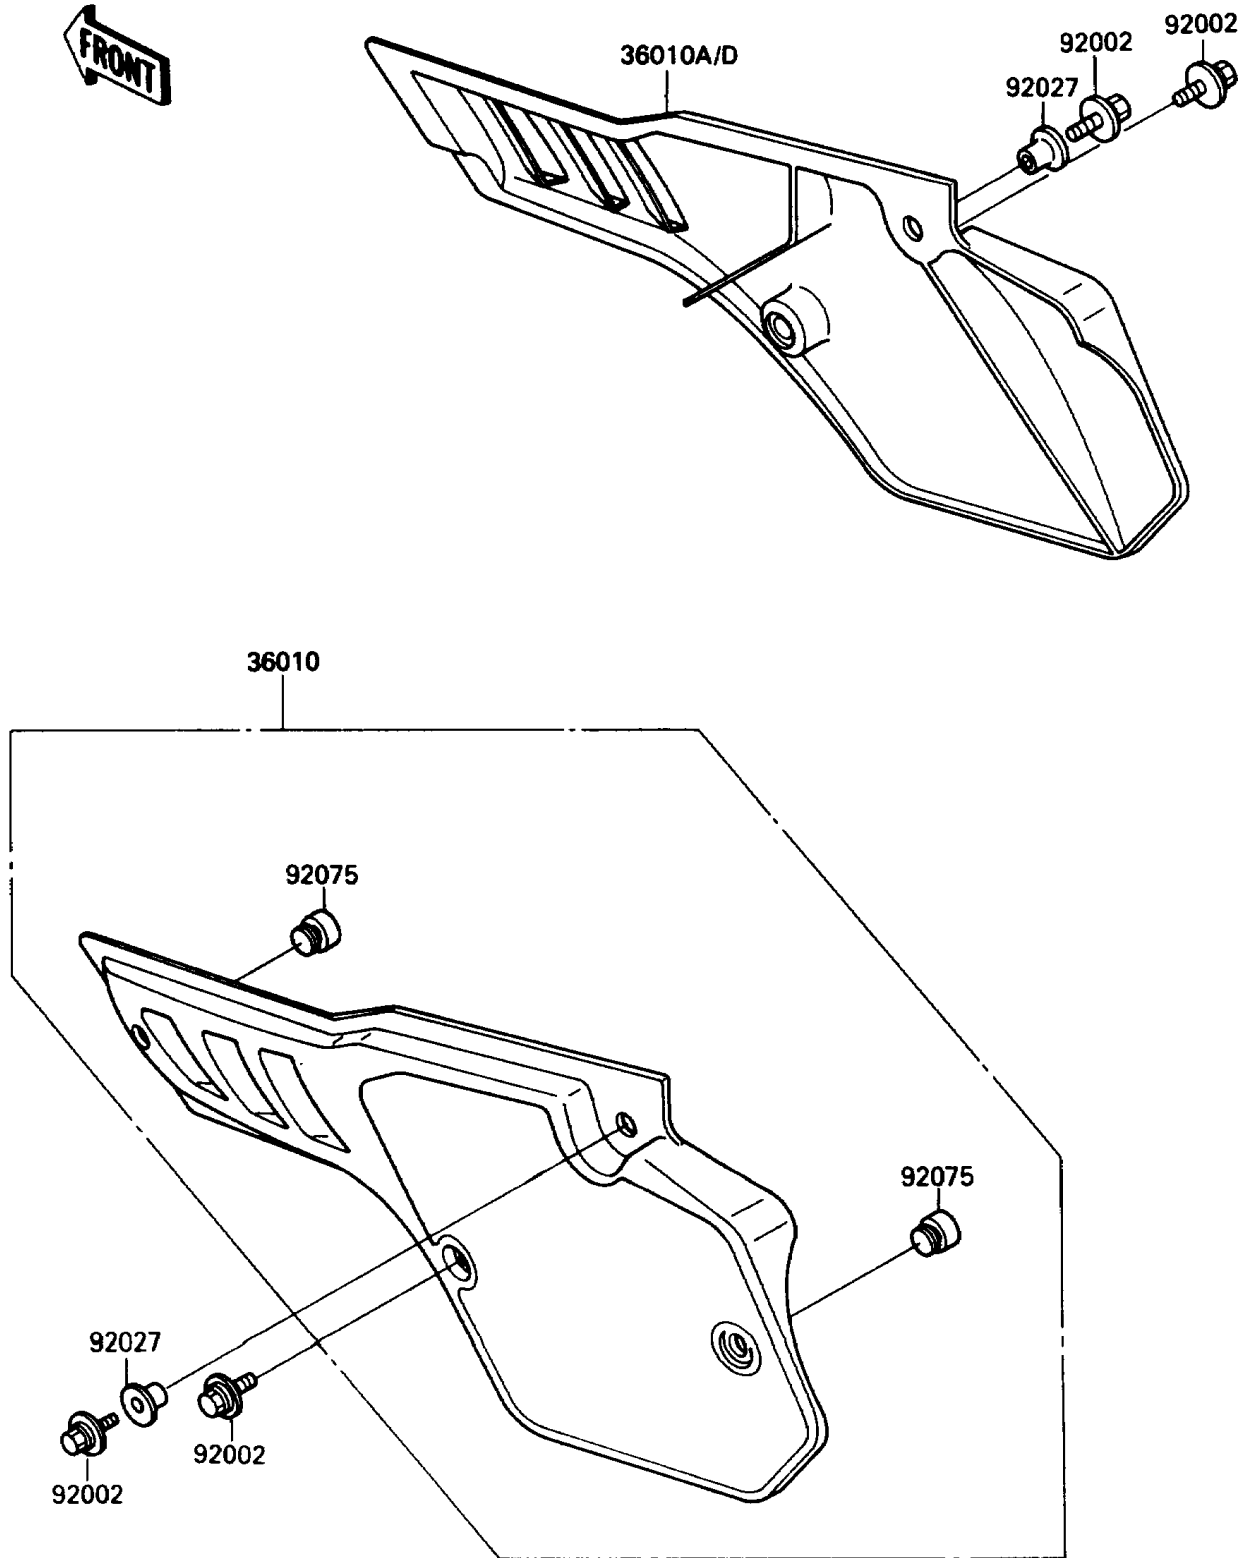

1990 Big Wheel PARTS DIAGRAM

Side Covers

F2611-0018

1990 Big Wheel PARTS LIST

Side Covers

ITEM NAME	PART NUMBER	QUANTITY
COVER-SIDE,LH,L.GREEN (Ref # 36010)	36010-5068-6W	1
COVER-SIDE,RH,L.GREEN (Ref # 36010D)	36010-5288-6W	1
BOLT,6X18 (Ref # 92002)	92002-1952	4
COLLAR (Ref # 92027)	92027-1936	2
DAMPER (Ref # 92075)	92075-1598	2