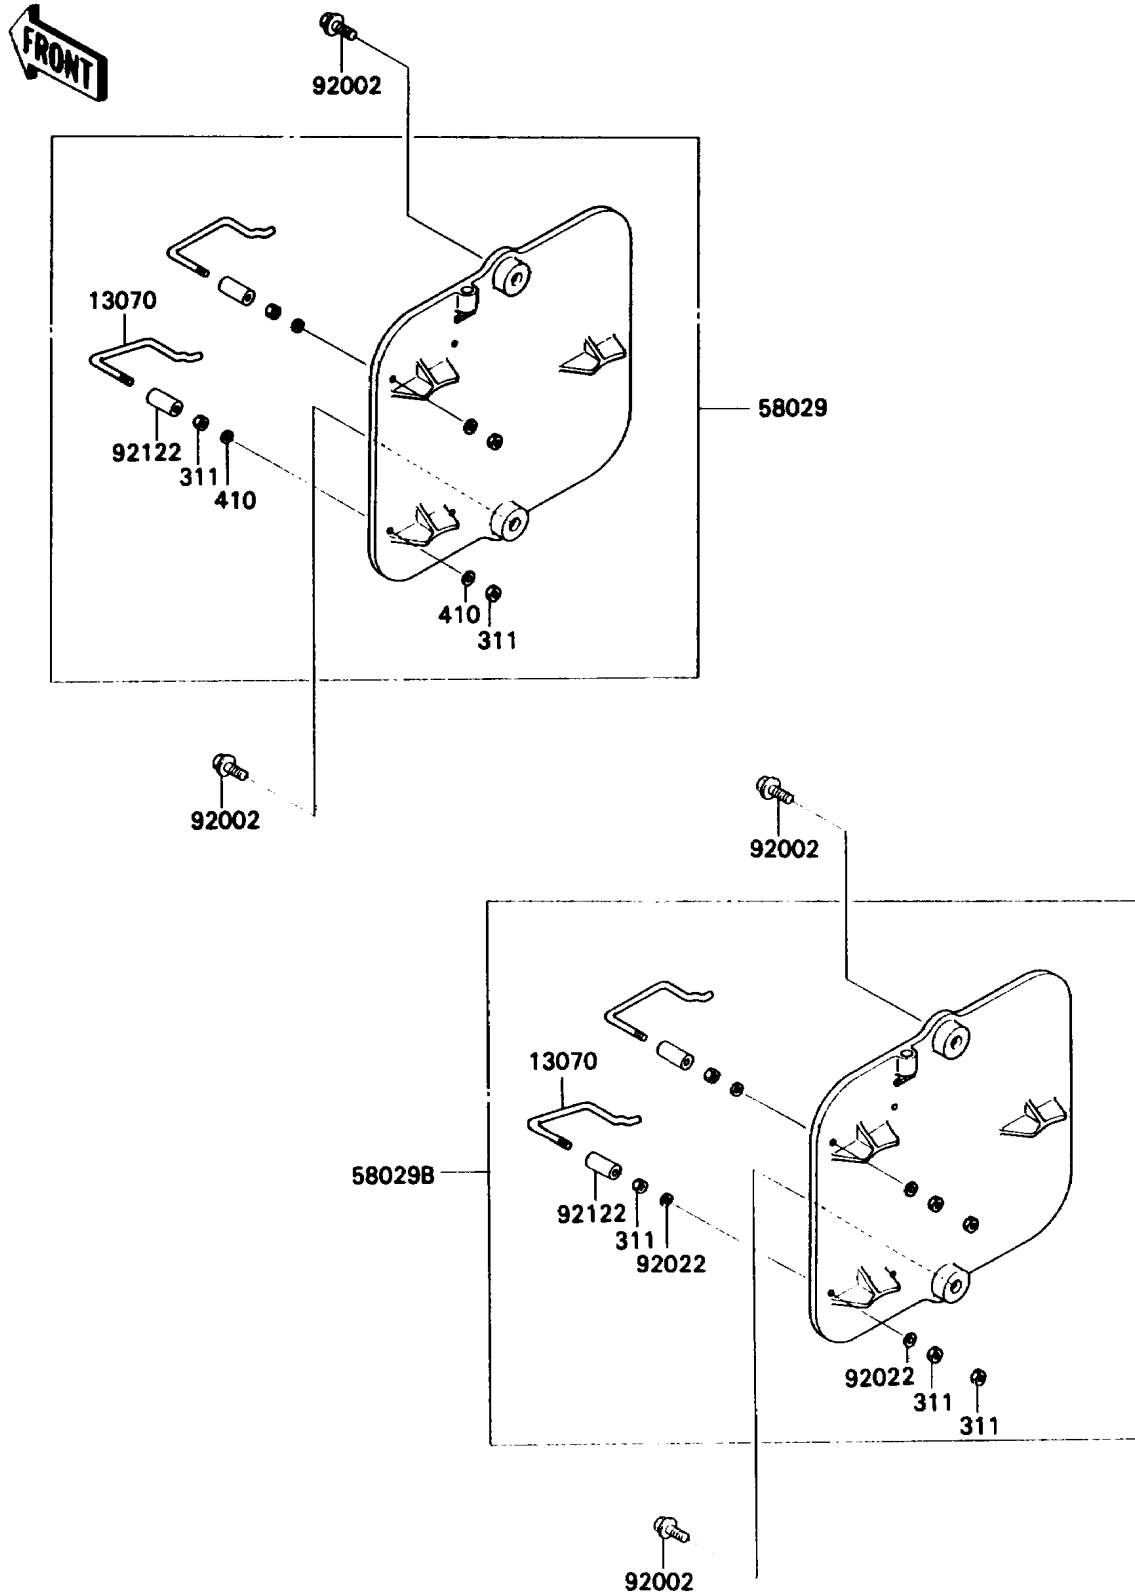

1989 KX80 PARTS DIAGRAM

Accessory

F2910-0039

1989 KX80 PARTS LIST

Accessory

ITEM NAME	PART NUMBER	QUANTITY
GUIDE,CABLE (Ref # 13070)	13070-1031	2
PLATE-NUMBER,L.GREEN (Ref # 58029)	58029-5021-6W	1
BOLT,6X14 (Ref # 92002)	92002-1460	2
ROLLER,CABLE GUIDE (Ref # 92122)	92122-1011	2
NUT-HEX (Ref # 311)	311B0300	4
WASHER-PLAIN-SMALL,3MM (Ref # 410)	410B0300	4