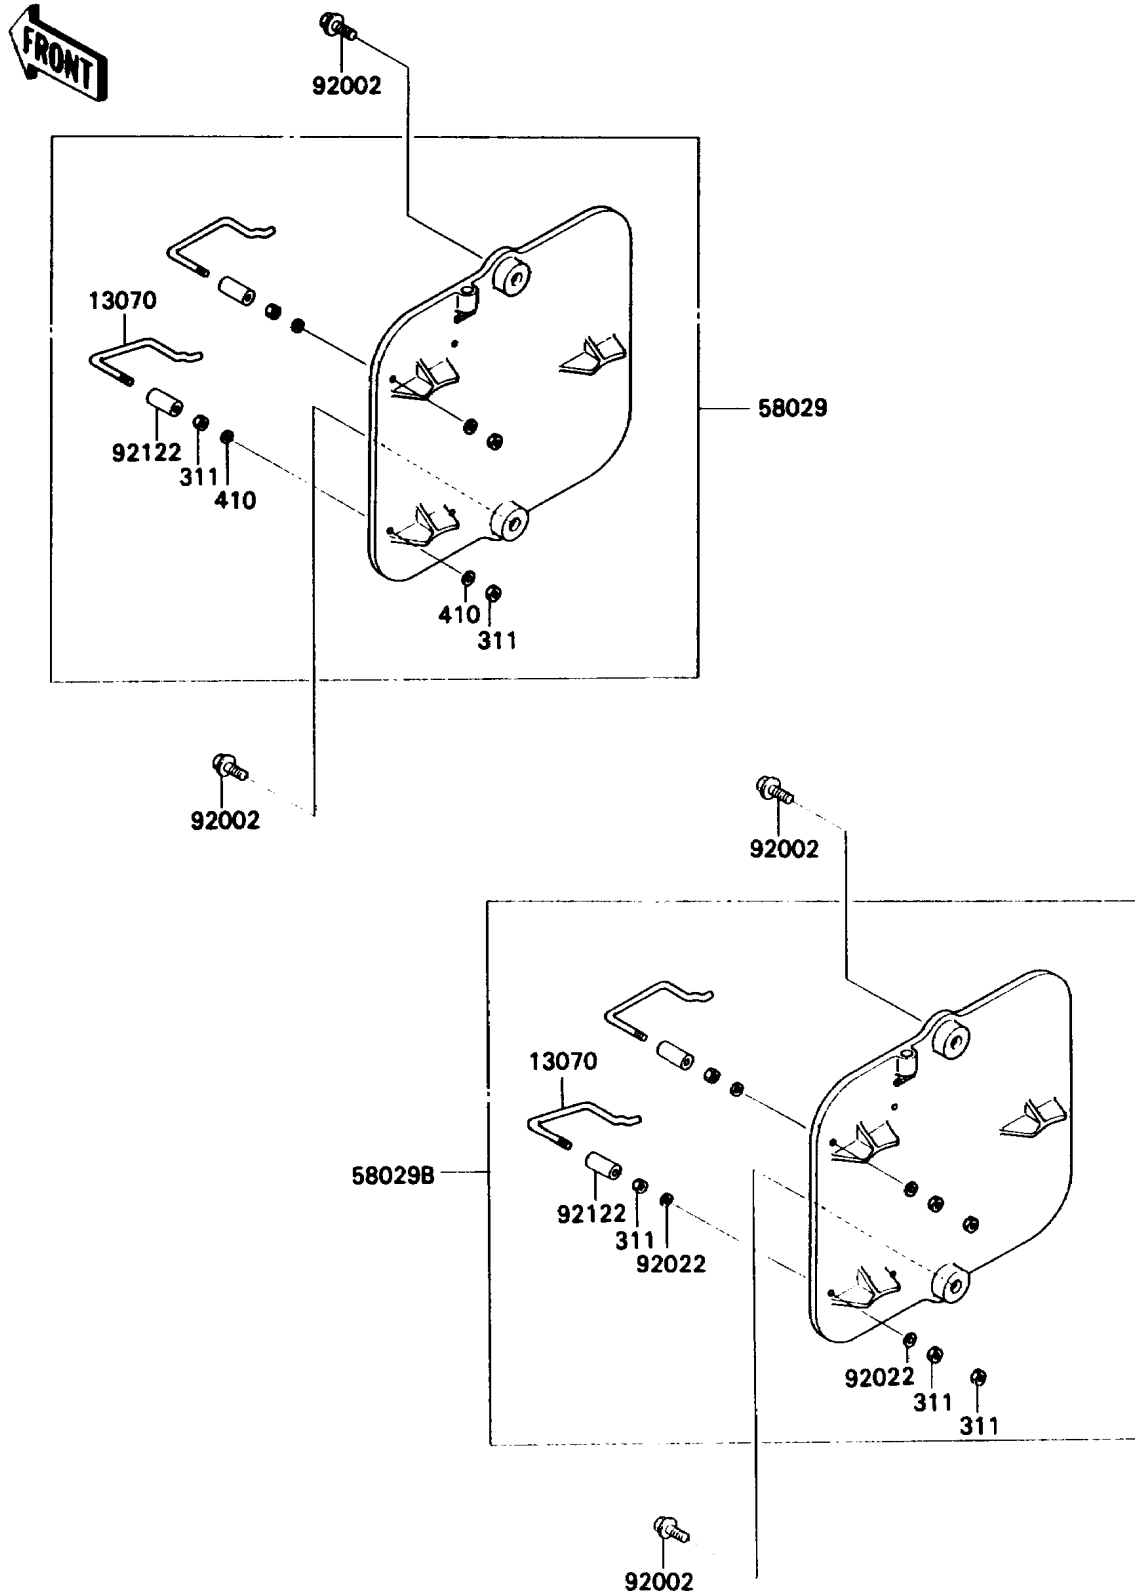

1990 KX80 PARTS DIAGRAM

Accessory

F2910-0039

1990 KX80 PARTS LIST

Accessory

| ITEM NAME | PART NUMBER | QUANTITY |
|-------------------------------------|---------------|----------|
| GUIDE,CABLE (Ref # 13070) | 13070-1031 | 2 |
| PLATE-NUMBER,L.GREEN (Ref # 58029B) | 58029-5026-6W | 1 |
| BOLT,6X14 (Ref # 92002) | 92002-1460 | 2 |
| WASHER (Ref # 92022) | 92022-1780 | 4 |
| ROLLER,CABLE GUIDE (Ref # 92122) | 92122-1011 | 2 |
| NUT-HEX (Ref # 311) | 311B0300 | 6 |