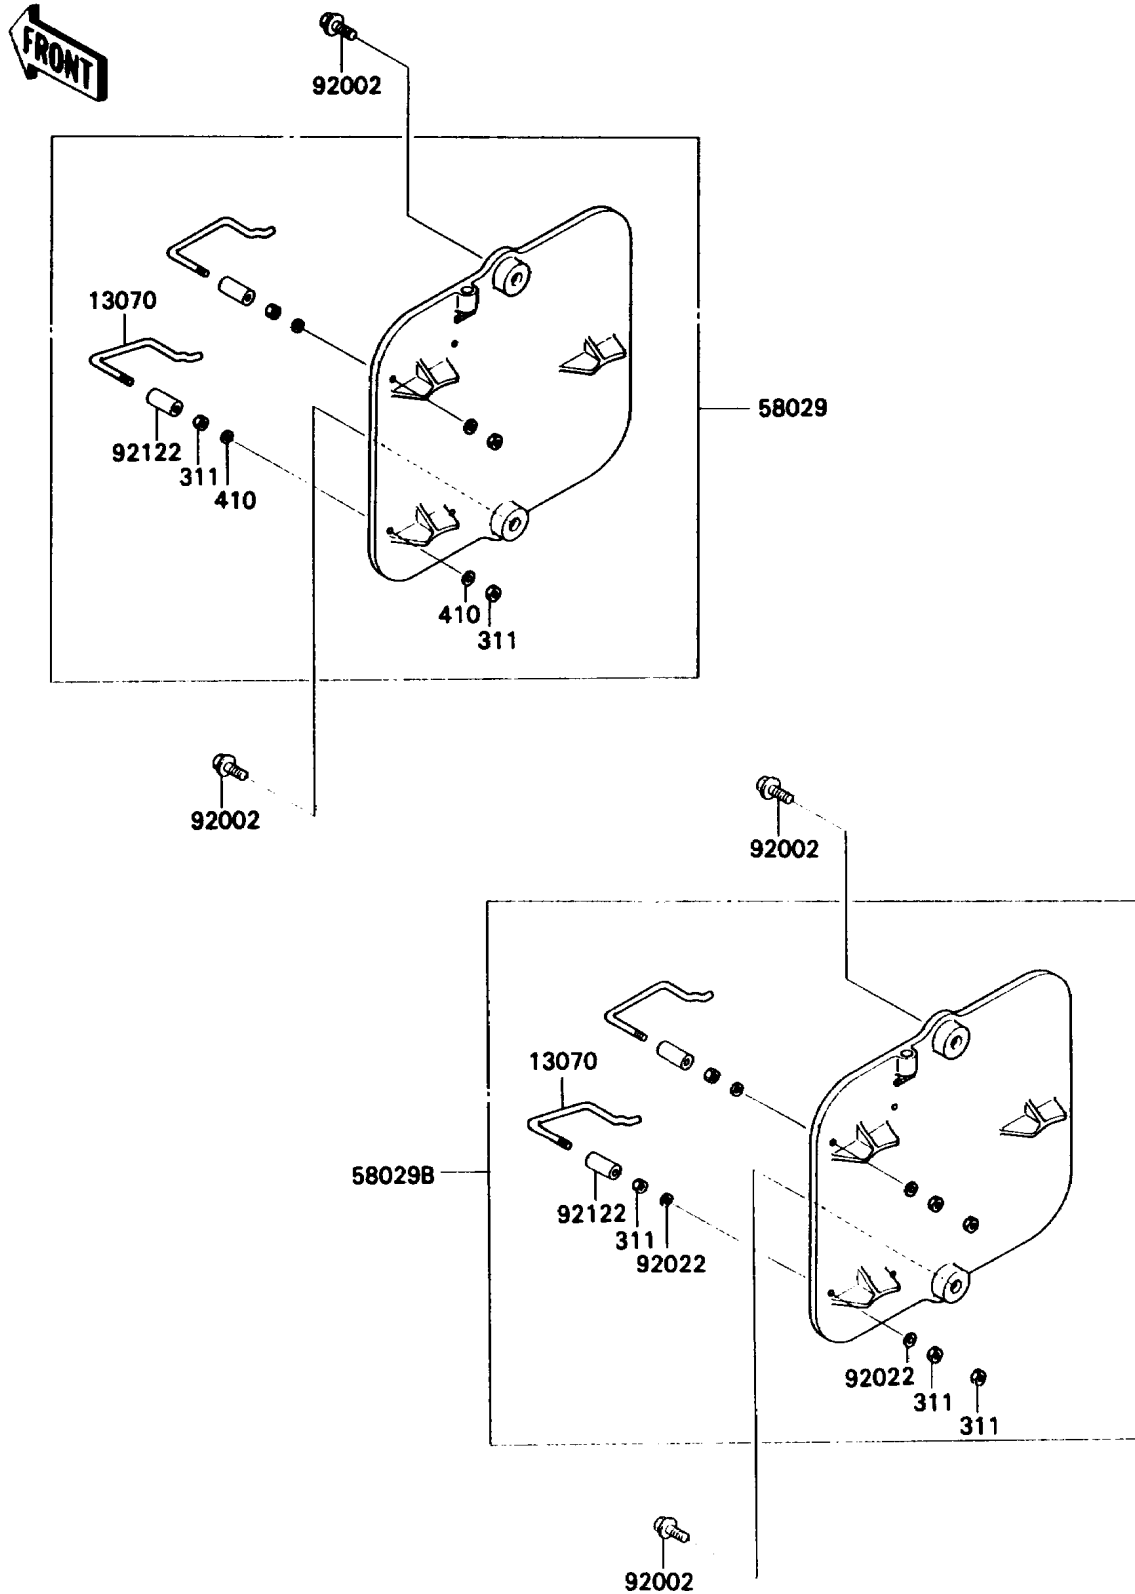

1989 Big Wheel PARTS DIAGRAM

Accessory

F2910-0039

1989 Big Wheel PARTS LIST

Accessory

ITEM NAME	PART NUMBER	QUANTITY
GUIDE,CABLE (Ref # 13070)	13070-1031	2
PLATE-NUMBER,L.GREEN (Ref # 58029)	58029-5021-6W	1
BOLT,6X14 (Ref # 92002)	92002-1460	2
ROLLER,CABLE GUIDE (Ref # 92122)	92122-1011	2
NUT-HEX (Ref # 311)	311B0300	4
WASHER-PLAIN-SMALL,3MM (Ref # 410)	410B0300	4