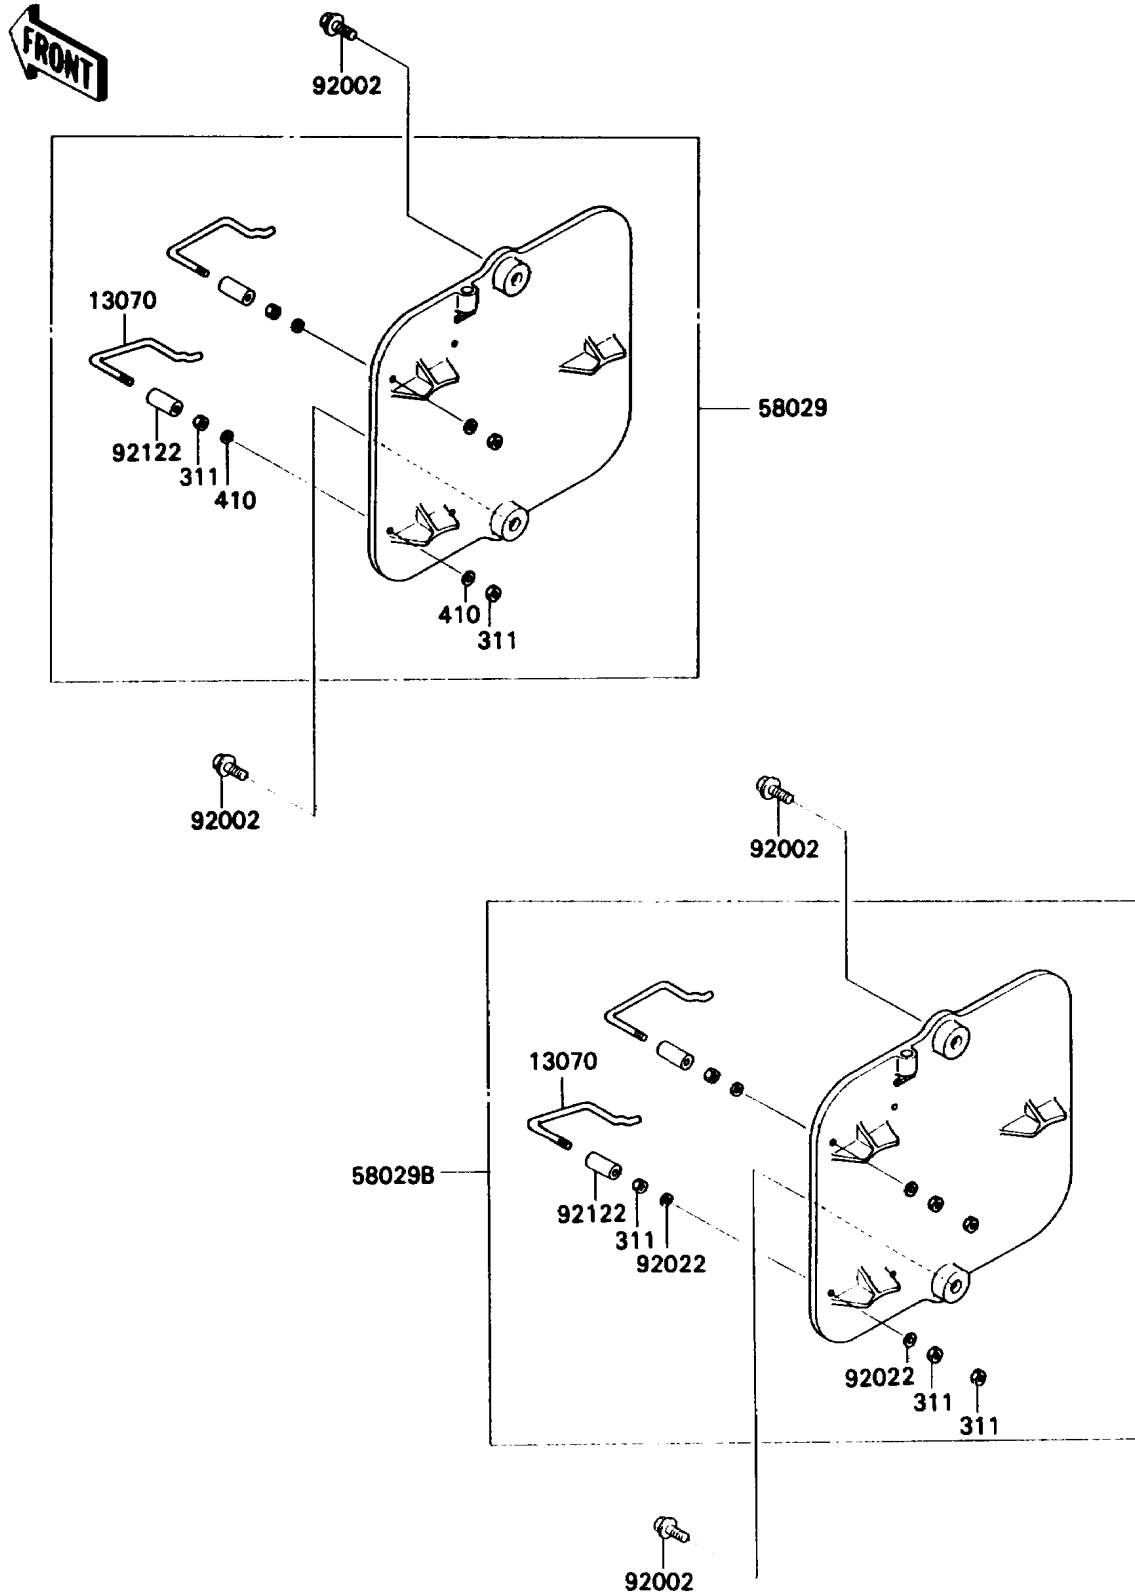

1990 Big Wheel PARTS DIAGRAM

Accessory

F2910-0039

1990 Big Wheel PARTS LIST

Accessory

ITEM NAME	PART NUMBER	QUANTITY
GUIDE,CABLE (Ref # 13070)	13070-1031	2
PLATE-NUMBER,L.GREEN (Ref # 58029B)	58029-5026-6W	1
BOLT,6X14 (Ref # 92002)	92002-1460	2
WASHER (Ref # 92022)	92022-1780	4
ROLLER,CABLE GUIDE (Ref # 92122)	92122-1011	2
NUT-HEX (Ref # 311)	311B0300	6