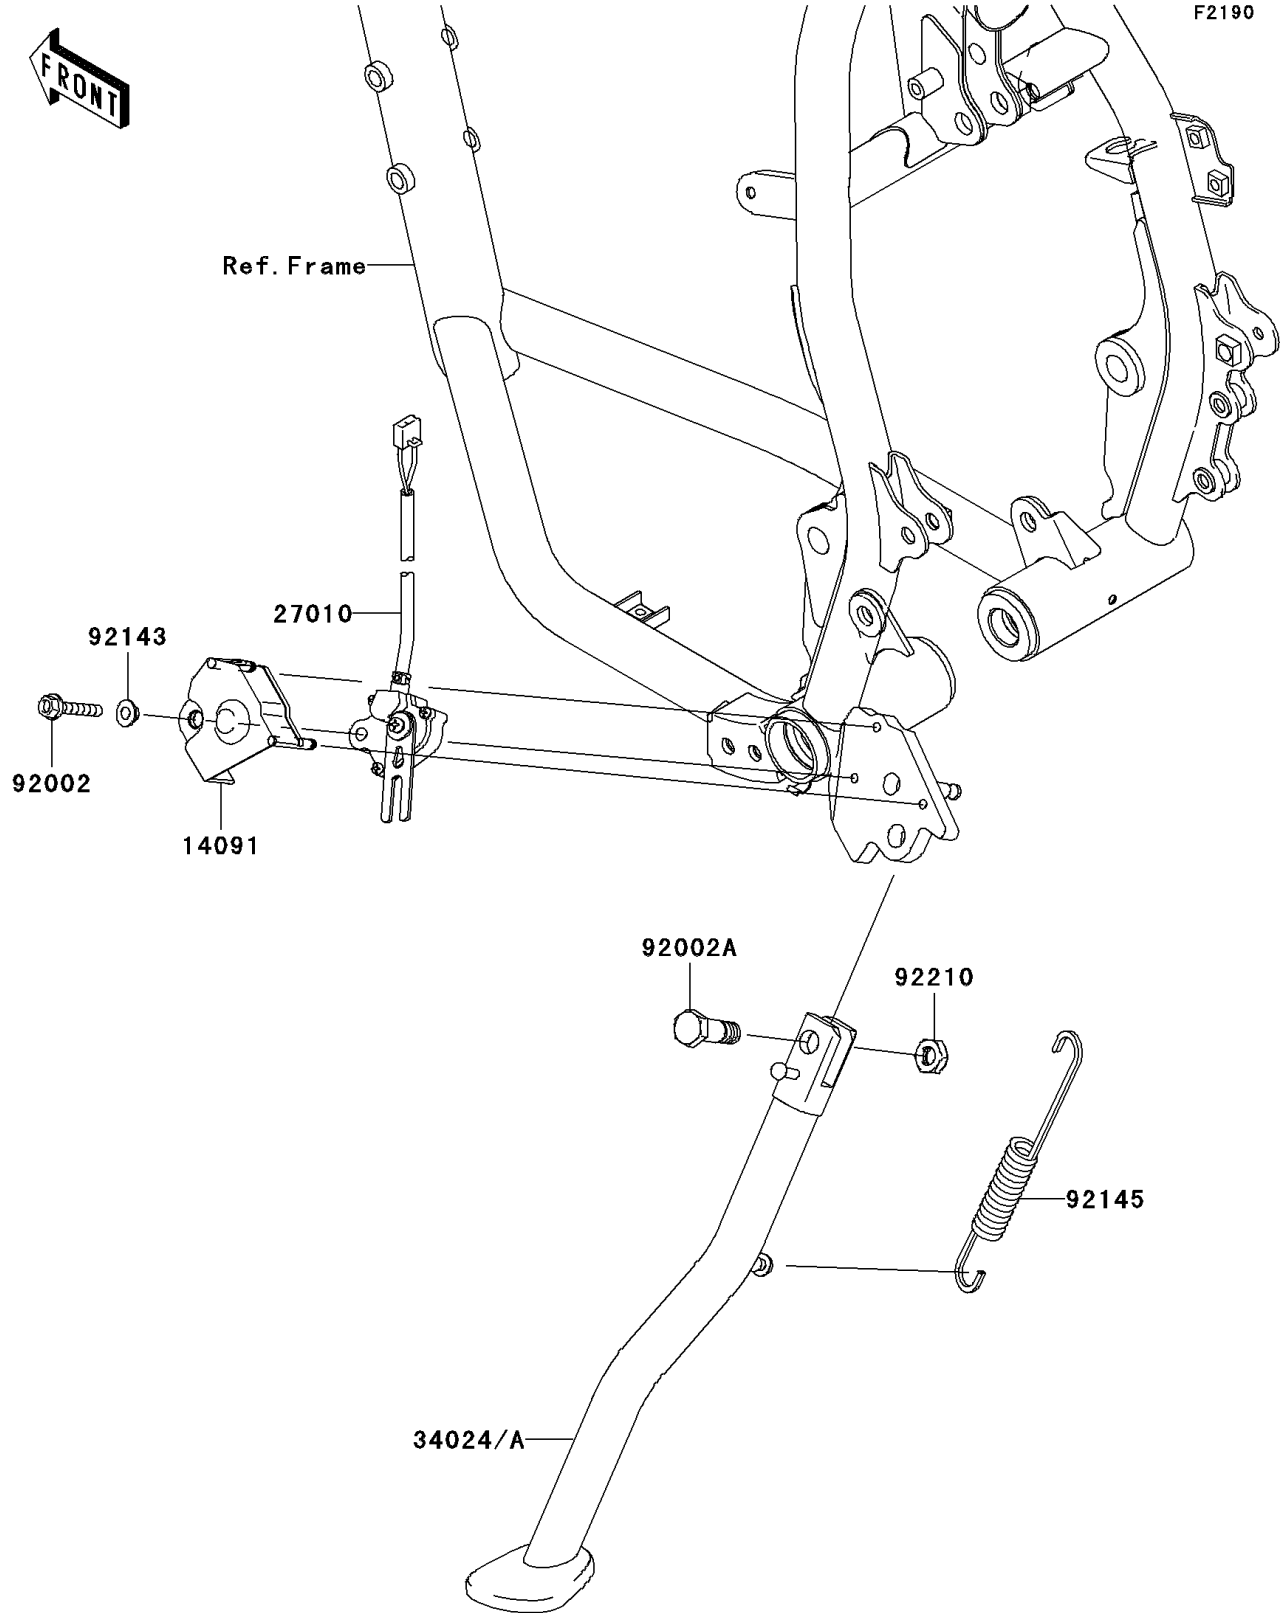

# 2008 KLR™ 650 PARTS DIAGRAM

Stand(s)

## 2008 KLR™ 650 PARTS LIST

Stand(s)

ITEM NAME	PART NUMBER	QUANTITY
COVER,SIDE STAND SWITCH (Ref # 14091)	14091-1553	1
SWITCH,SIDE STAND (Ref # 27010)	27010-0003	1
STAND-SIDE,P.SILVER (Ref # 34024A)	34024-0031-458	1
BOLT,FLANGED,6X25 (Ref # 92002)	92002-1582	1
BOLT,SIDE STAND (Ref # 92002A)	92002-1813	1
COLLAR (Ref # 92143)	92143-1331	1
SPRING,SIDE STAND (Ref # 92145)	92145-0085	1
NUT,LOCK,10MM (Ref # 92210)	92210-1184	1