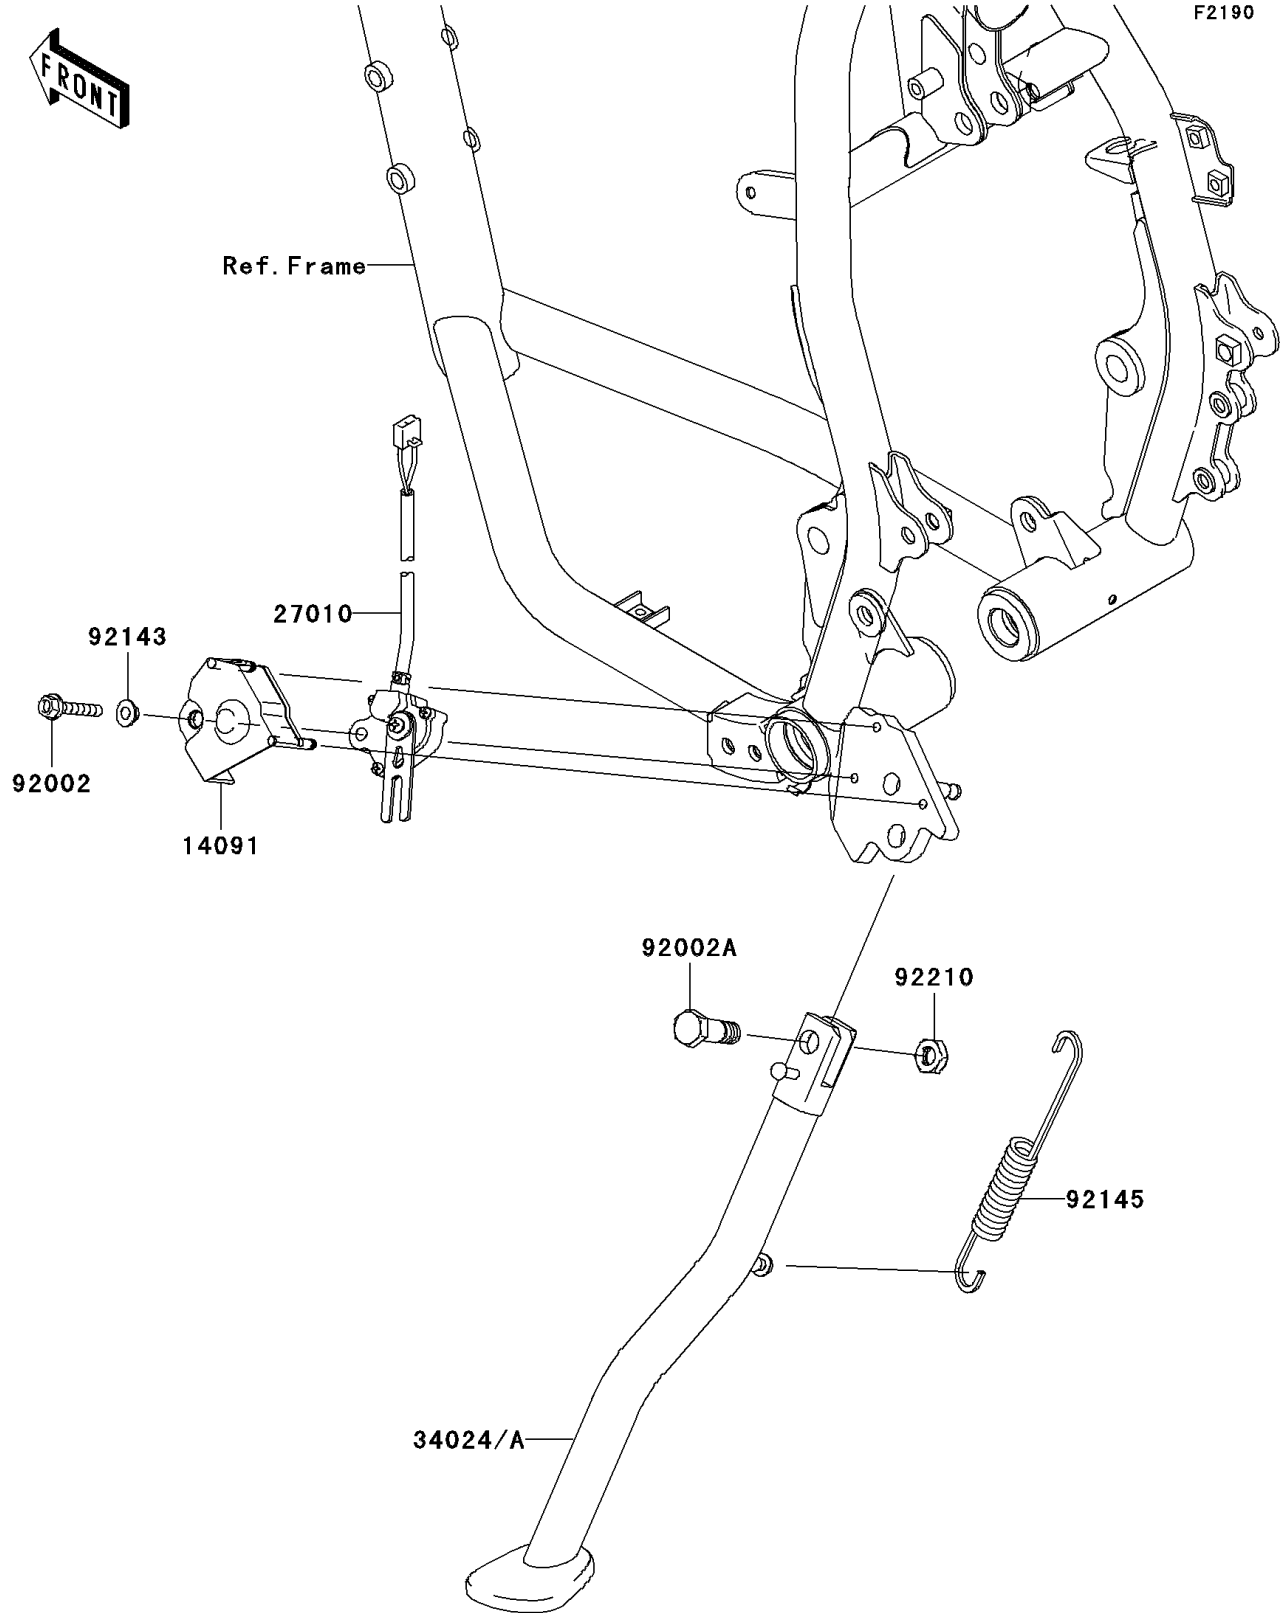

2008 KLR™ 650 PARTS DIAGRAM

Stand(s)

2008 KLR™ 650 PARTS LIST

Stand(s)

ITEM NAME	PART NUMBER	QUANTITY
COVER,SIDE STAND SWITCH (Ref # 14091)	14091-1553	1
SWITCH,SIDE STAND (Ref # 27010)	27010-0003	1
STAND-SIDE,P.SILVER (Ref # 34024A)	34024-0031-458	1
BOLT,FLANGED,6X25 (Ref # 92002)	92002-1582	1
BOLT,SIDE STAND (Ref # 92002A)	92002-1813	1
COLLAR (Ref # 92143)	92143-1331	1
SPRING,SIDE STAND (Ref # 92145)	92145-0085	1
NUT,LOCK,10MM (Ref # 92210)	92210-1184	1